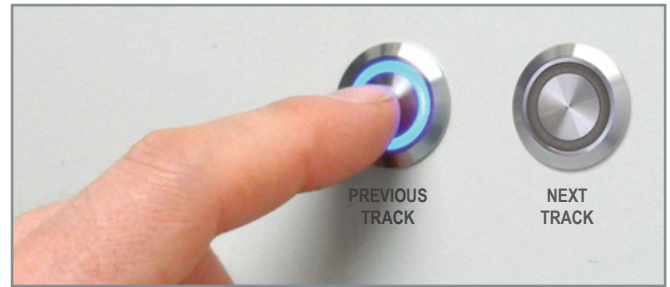

FEATURES:

- Toslink® S/PDIF digital audio output (fixed volume)
- Dual analog outputs with individual volume control options
- Simple control via buttons or multifunction knob
- Visual Volume option provides feedback via glow ring
- File formats include WAV, FLAC and MP3
- Continuous play, timeout, or single track
- Loudness and default volume options
- Plays high bit rate MP3 files (up to 320 kbps) ideal for demonstrating superior quality headphones
- After an adjustable period of inactivity the player times out and lights begin to blink (attract mode)
- Transport control options include Play Next Track, Previous Track, Volume Up, and Volume Down buttons

Rugged Push-Buttons