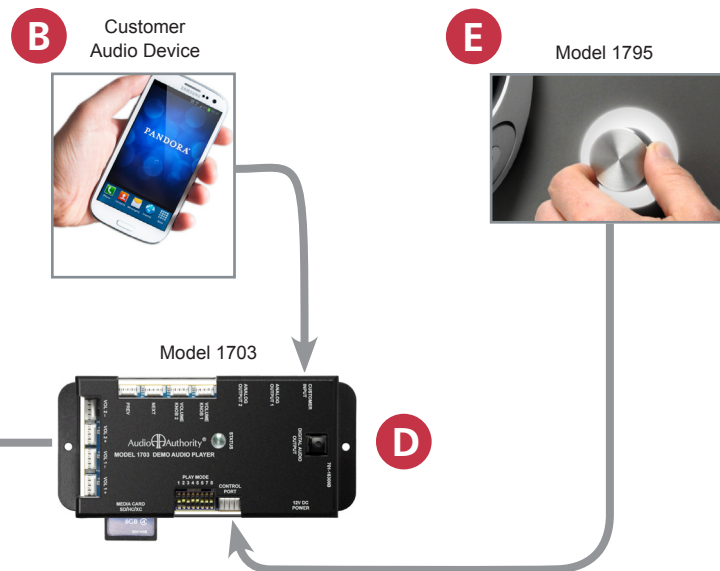

Introducing Visual Volume

The 1703 allows several different interface methods, but the new 1795 Rotary Control is the elegant solution that allows track selection and volume adjustment in one attractive control.

The Visual Volume knob provides a simple interface to adjust volume and play the next music track. The glow ring attracts customers with a slow pulse during attract mode, and visually indicates volume level during the demo. The knob is milled from aluminum for durability in retail environments.

1703 Example System:

Simple Headphone Demo with Customer Input

Use signage (A) to invite users to connect with your merchandise via customer input (B). Once connected and playing music, the headphones on display (C) receive the customer's music until the end of the demo, when it switches back to the default music player (D). Visual Volume (E) attenuates both internal and customer music signals.

Rugged Push-Buttons

SPECIFICATIONS

Input Impedance	10K ohms
Minimum Load Impedance	8 ohms
Power Input Connector	5.5 X 2.1mm
Input Voltage/Polarity	12VDC center positive
Max Input Current	170mA
Power Supply	571-013