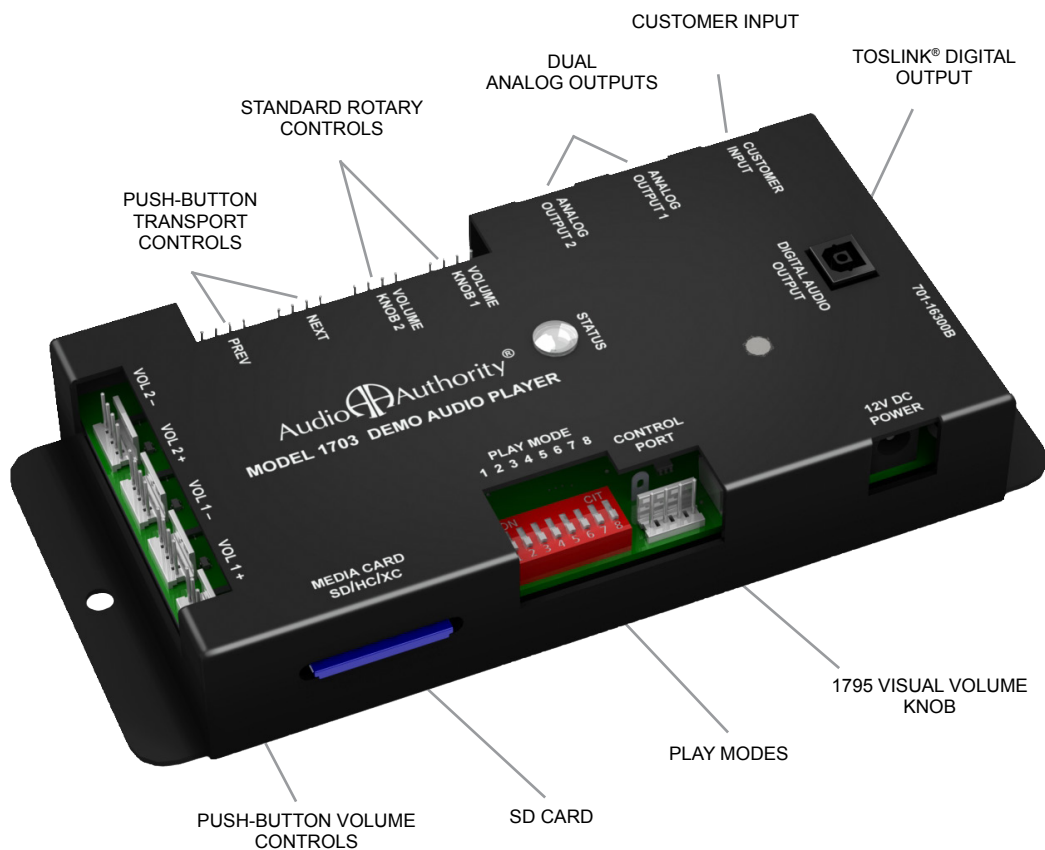

The Visual Volume knob provides a simple interface to adjust volume and play the next music track. The glow ring attracts customers with a slow pulse during attract mode, and visually indicates volume level during the demo. The knob is milled from aluminum for durability in retail environments.

1703 Example System:

Simple Headphone Demo with Customer Input

Use signage (A) to invite users to connect with your merchandise via customer input (B). Once connected and playing music, the headphones on display (C) receive the customer's music until the end of the demo, when it switches back to the default music player (D). Visual Volume (E) attenuates both internal and customer music signals.

Model 1715

FEATURES:

- Toslink® S/PDIF digital audio output (fixed volume)
- Dual analog outputs with individual volume control options
- Simple control via buttons or multifunction knob
- Visual Volume option provides feedback via glow ring
- File formats include WAV, FLAC and MP3
- Continuous play, timeout, or single track
- Loudness and default volume options
- Plays high bit rate MP3 files (up to 320 kbps) ideal for demonstrating superior quality headphones
- After an adjustable period of inactivity the player times out and lights begin to blink (attract mode)
- Transport control options include Play Next Track, Previous Track, Volume Up, and Volume Down buttons

Rugged Push-Buttons

SPECIFICATIONS

Input Impedance	10K ohms
Minimum Load Impedance	8 ohms
Power Input Connector	5.5 X 2.1mm
Input Voltage/Polarity	12VDC center positive
Max Input Current	170mA
Power Supply	571-013