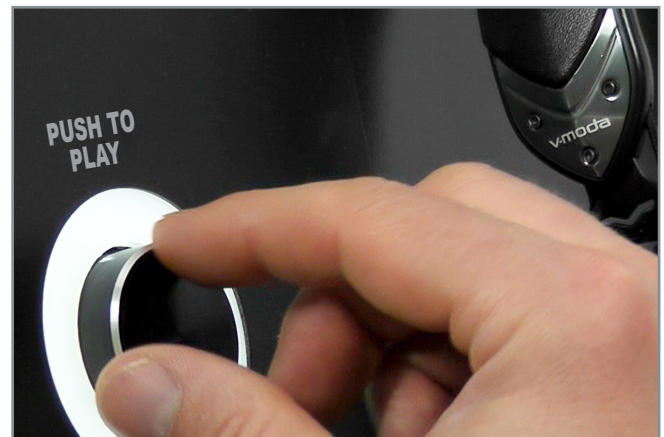

1703

Demonstration Audio Player

The Premium Demo Starts Here

The Audio Authority® 1703 Music Demo player is the perfect music source for retail environments where high quality audio is required to demonstrate TV soundbars, high end headphones, and portable speakers. Audio is available via digital Toslink® or analog output jacks. The interface provides an inviting choice of music without confusion, and the retail-hardened design keeps performing without any active maintenance.

Introducing Visual Volume

The 1703 allows several different interface methods, but the new 1795 Rotary Control is the elegant solution that allows track selection and volume adjustment in one attractive control.

The Visual Volume knob provides a simple interface to adjust volume and play the next music track. The glow ring attracts customers with a slow pulse during attract mode, and visually indicates volume level during the demo. The knob is milled from aluminum for durability in retail environments.

1703 Example System:

Simple Headphone Demo with Customer Input

Use signage (A) to invite users to connect with your merchandise via customer input (B). Once connected and playing music, the headphones on display (C) receive the customer's music until the end of the demo, when it switches back to the default music player (D). Visual Volume (E) attenuates both internal and customer music signals.