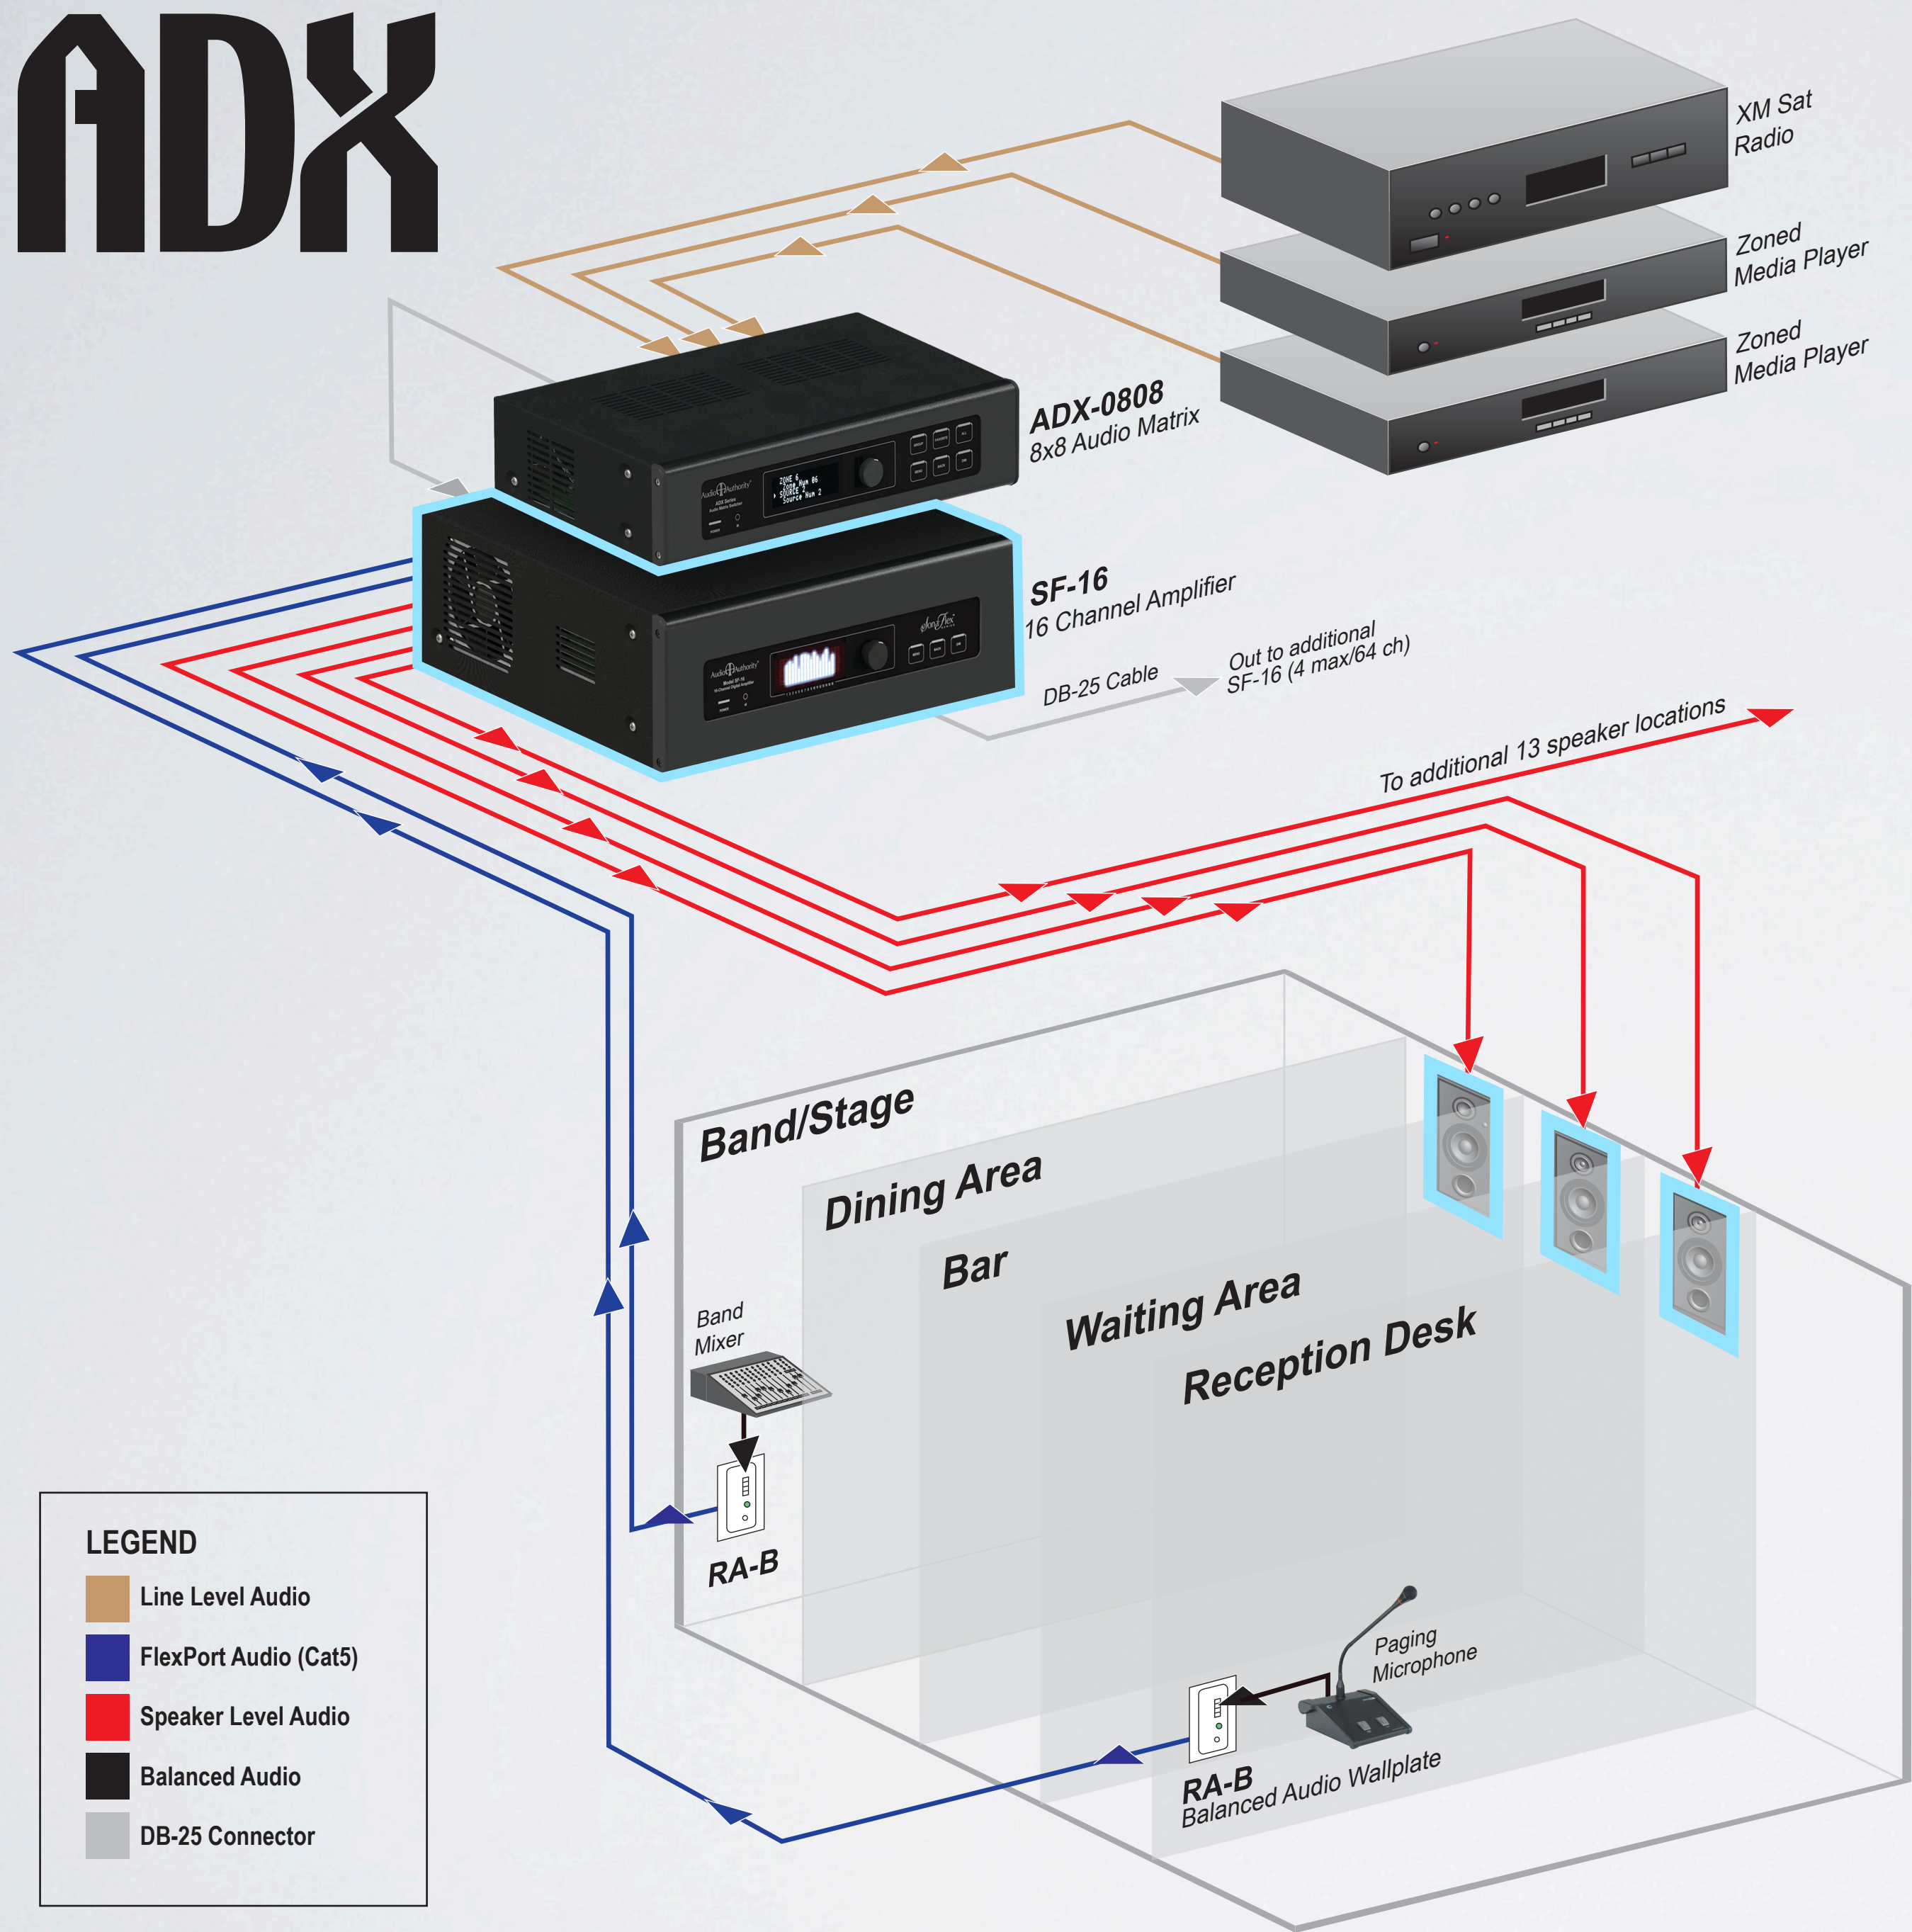

LEGEND

- Line Level Audio
- FlexPort Audio (Cat5)
- Speaker Level Audio
- Balanced Audio
- DB-25 Connector

ADX

HOTEL APPLICATION

ADX/SF-16 Distributed Audio

- ADX routes 3 audio sources to 8 areas
- SF-16 Amplifier delivers 60W per channel to speakers throughout the facility
- Paging announcements are issued from the front desk to select areas using a push-to-talk mic connected to the RA-B wallplate and the SF-16
- 3rd party touchscreen controls all switching and audio sources

ADX

RESTAURANT/BAR APPLICATION

ADX/SF-16 Distributed Audio

LEGEND

- Line Level Audio
- FlexPort Audio (Cat5)
- Speaker Level Audio
- Balanced Audio
- DB-25 Connector

ADX

RESTAURANT/BAR APPLICATION

ADX/SF-16 Distributed Audio

- ADX routes 3 audio sources to multiple areas

LEGEND

- Line Level Audio
- FlexPort Audio (Cat5)
- Speaker Level Audio
- Balanced Audio
- DB-25 Connector

ADX

RESTAURANT/BAR APPLICATION

ADX/SF-16 Distributed Audio

ADX

RESTAURANT/BAR APPLICATION

ADX/SF-16 Distributed Audio

- ADX routes 3 audio sources to multiple areas
- SF-16 Amplifier delivers 60W per channel to speakers throughout the facility
- Paging announcements are issued from the reception desk to the waiting area only using a push-to-talk mic connected to a RA-B wallplate and the SF-16 amplifier
- Stage/Band mixer overrides audio in the dining area and bar using a RA-B wallplate connected to the SF-16 amplifier