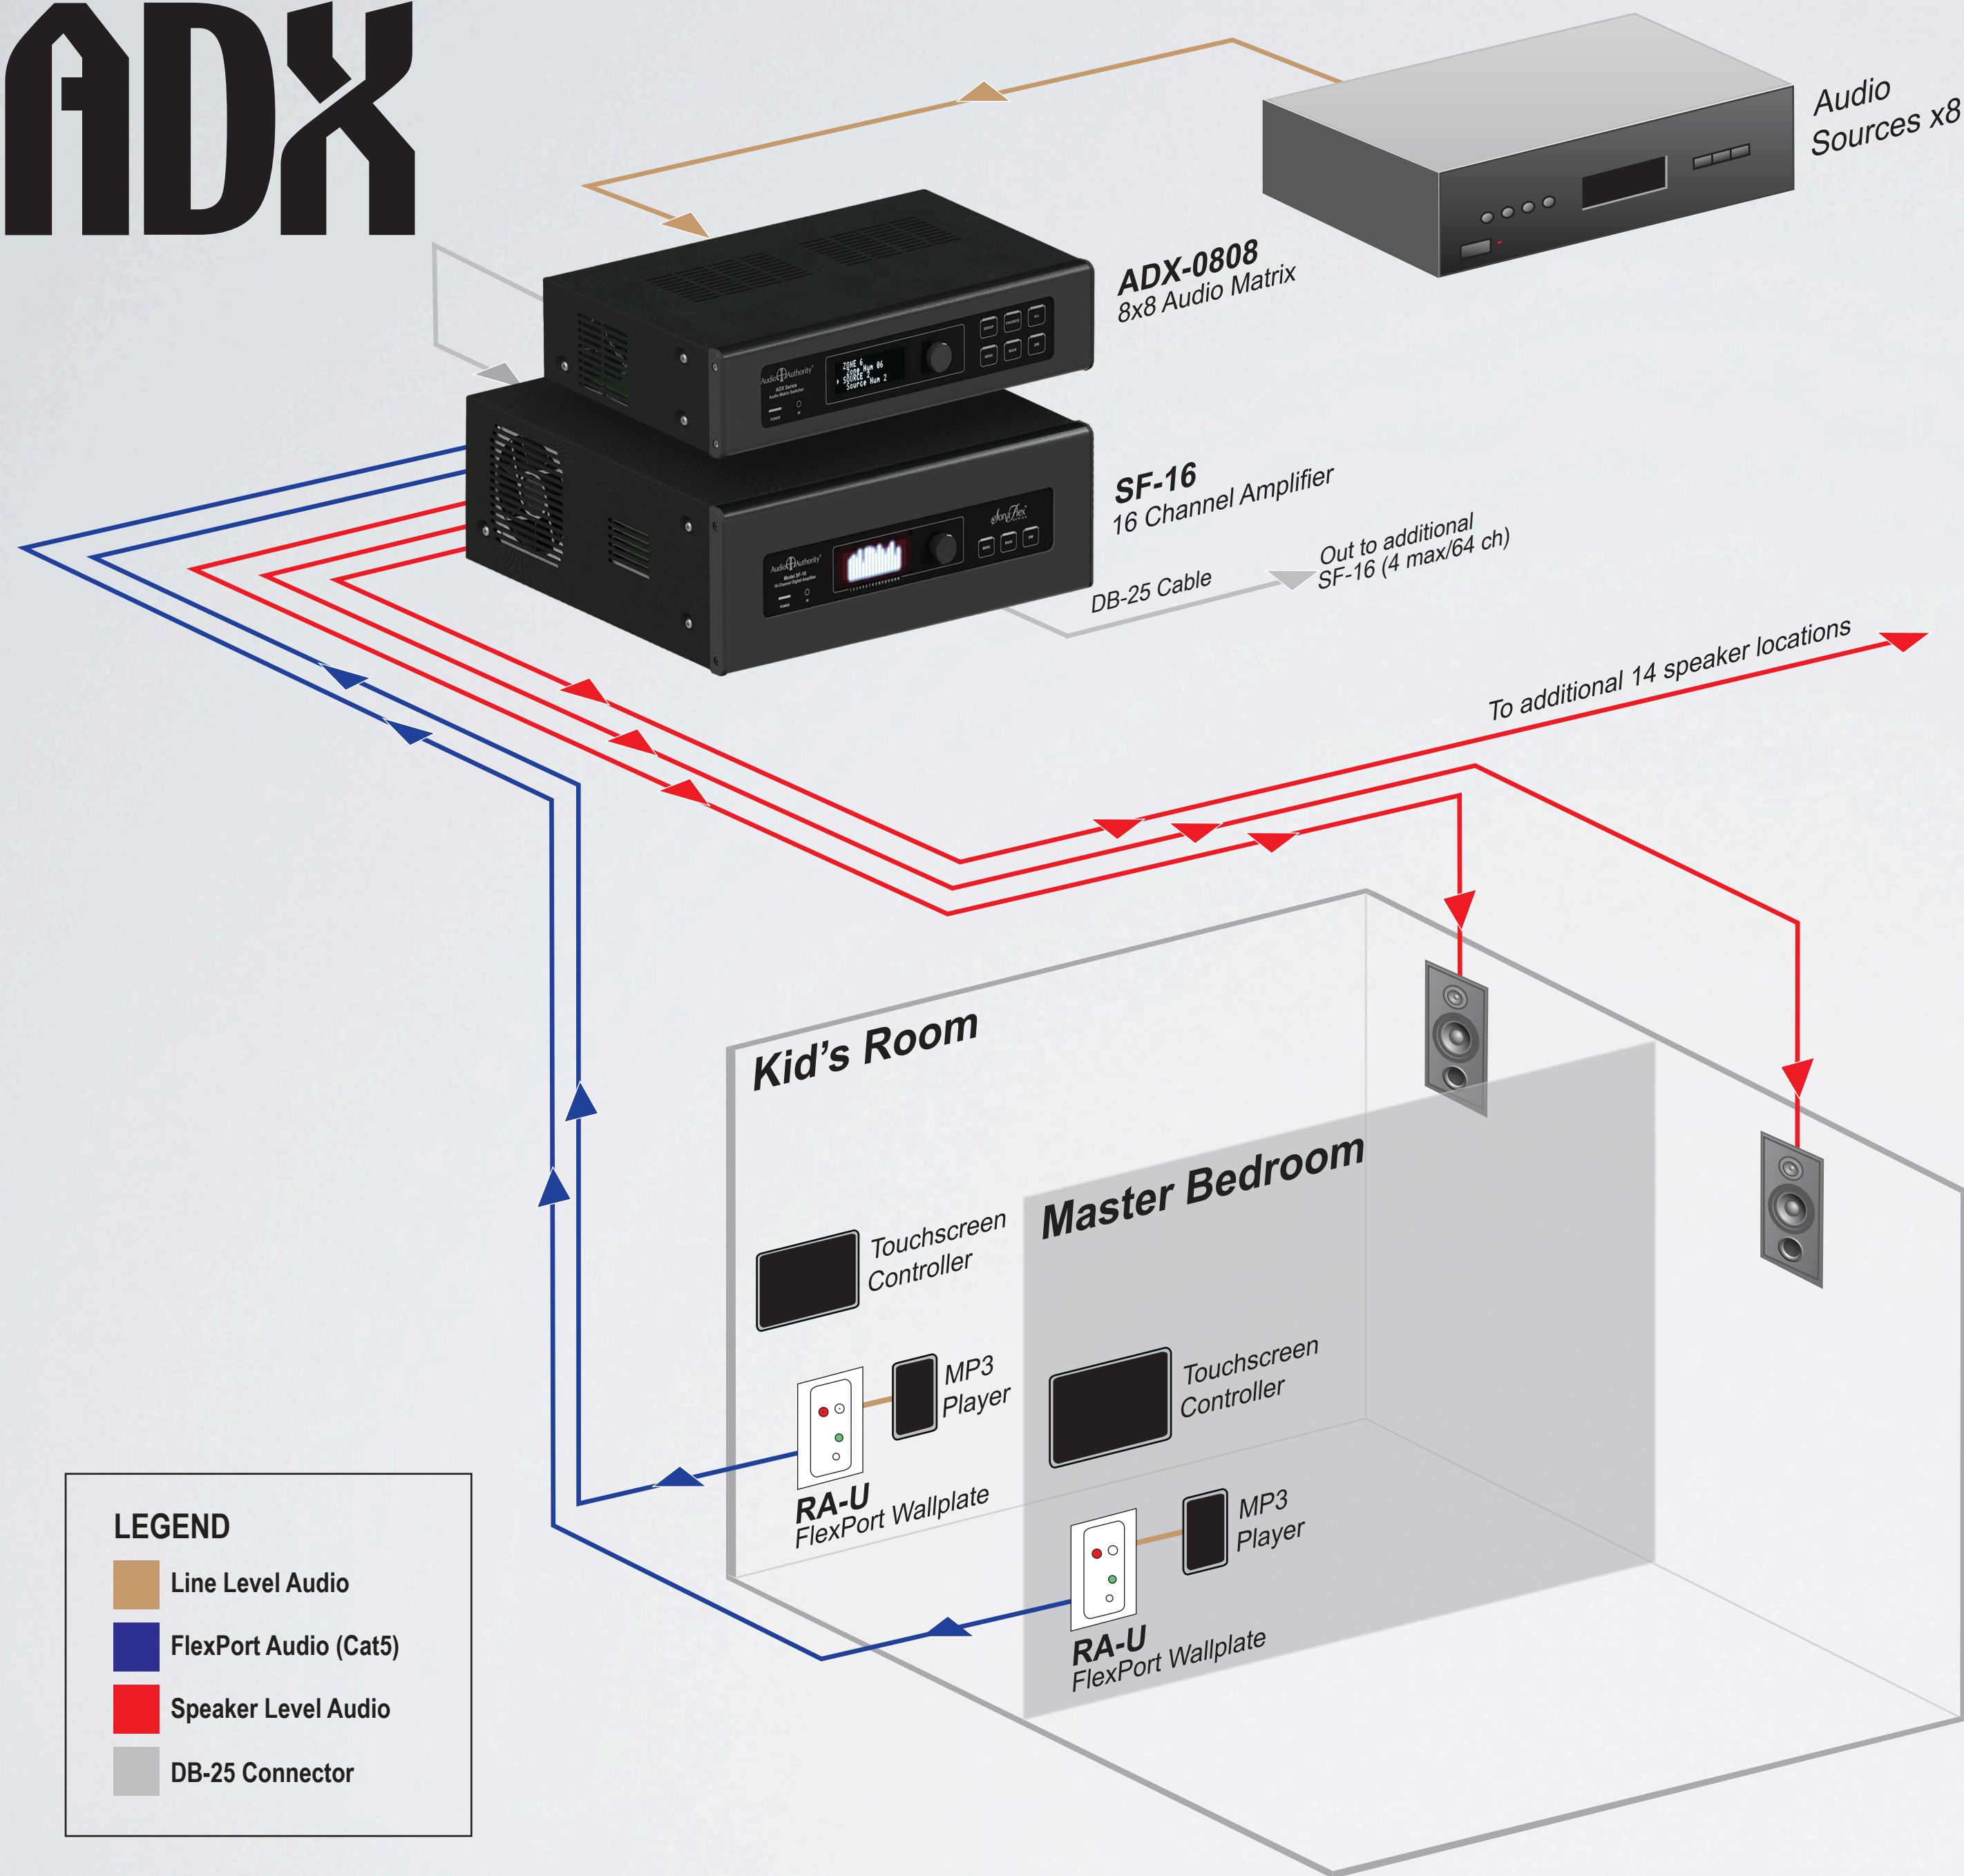

Quick-connect DB-25 output to Audio Authority SF-16 16 Channel Amplifier

ADX

10-band graphic EQ per zone output

ADX

IR, RS-232 and Ethernet control options

ADX

Control the ADX with Audio Authority's new iPhone/iPad app

ADX

Control the ADX with Audio Authority's new iPhone/iPad app

- Free download: Available on Apple App Store October 20 | 1
- Real-time control of ZQ 10-band EQ per zone
- Zone and source selection, volume, muting, tone controls with status feedback

ADX PRODUCT APPLICATIONS

RESIDENTIAL APPLICATION

ADX/SF-16 Whole-House Audio

LEGEND

- Line Level Audio
- FlexPort Audio (Cat5)
- Speaker Level Audio
- DB-25 Connector

RESIDENTIAL APPLICATION

ADX/SF-16 Whole-House Audio

- ADX routes 8 audio sources to 8 zones

RESIDENTIAL APPLICATION

ADX/SF-16 Whole-House Audio

- ADX routes 8 audio sources to 8 zones
- SF-16 Amplifier delivers 60W per channel to speakers throughout the house