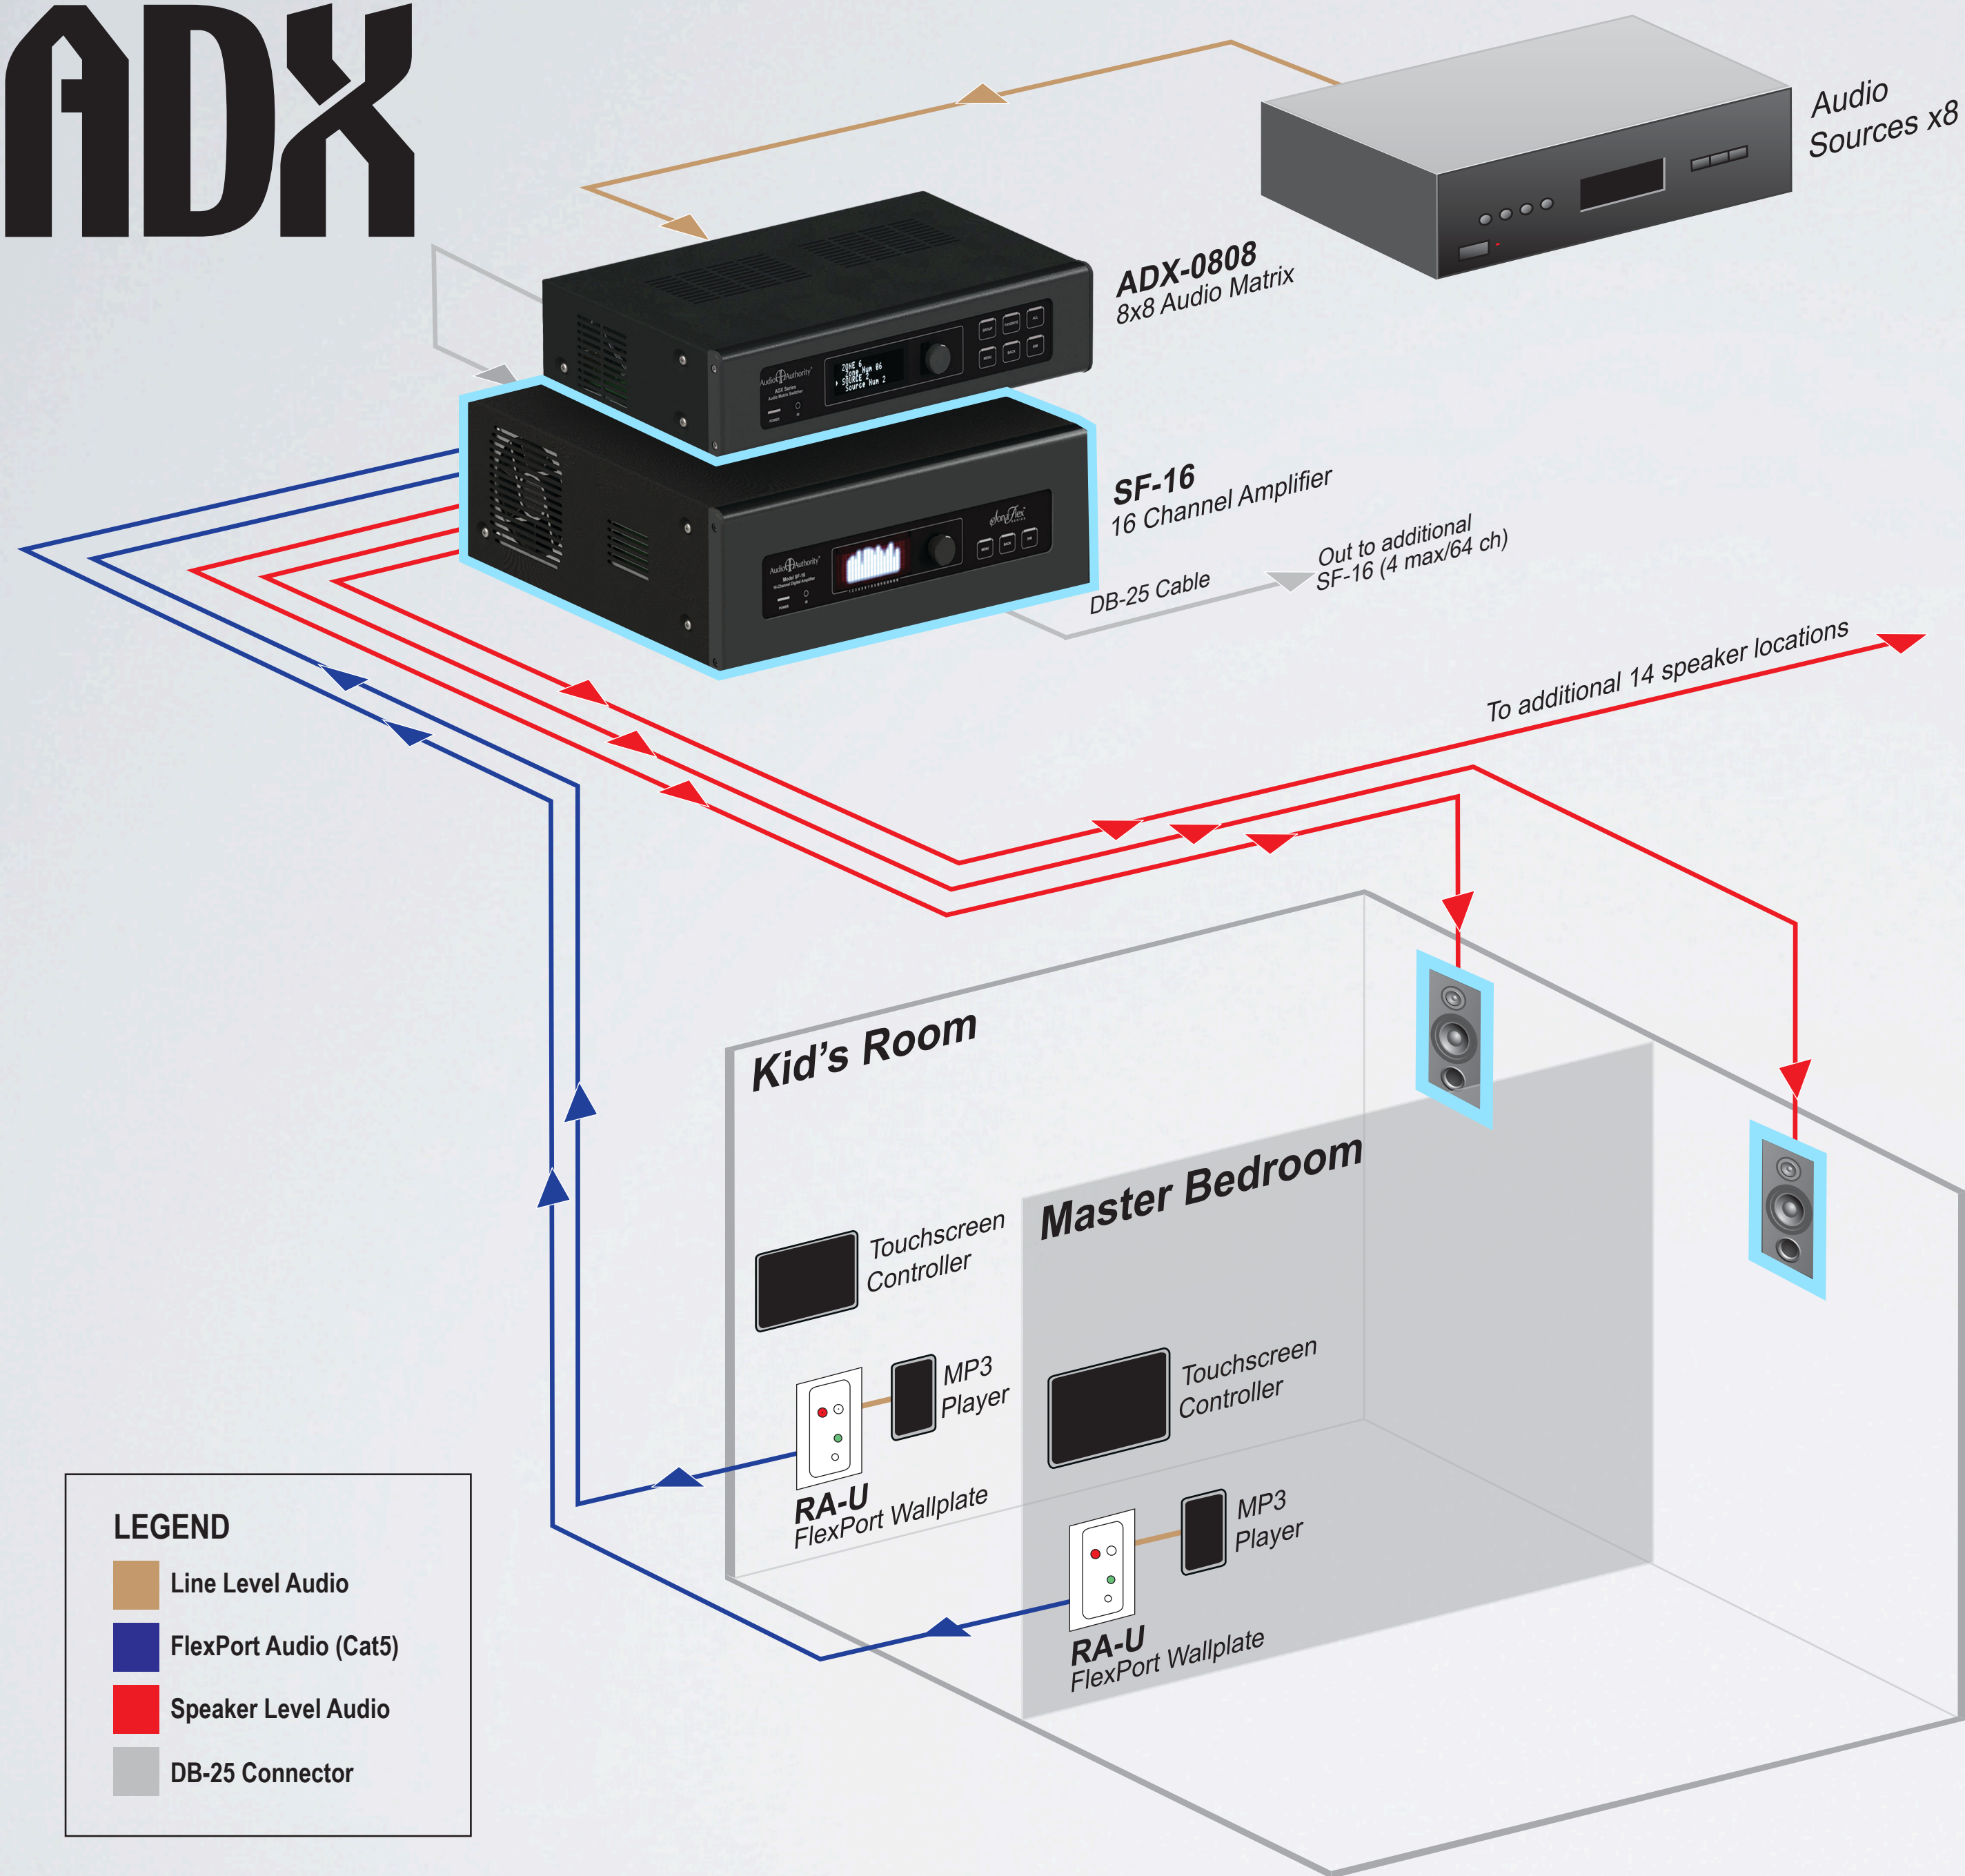

ADX PRODUCT APPLICATIONS

RESIDENTIAL APPLICATION

ADX/SF-16 Whole-House Audio

LEGEND

- Line Level Audio
- FlexPort Audio (Cat5)
- Speaker Level Audio
- DB-25 Connector

RESIDENTIAL APPLICATION

ADX/SF-16 Whole-House Audio

- ADX routes 8 audio sources to 8 zones

RESIDENTIAL APPLICATION

ADX/SF-16 Whole-House Audio

- ADX routes 8 audio sources to 8 zones
- SF-16 Amplifier delivers 60W per channel to speakers throughout the house

RESIDENTIAL APPLICATION

ADX/SF-16 Whole-House Audio

- ADX routes 8 audio sources to 8 zones
- SF-16 Amplifier delivers 60W per channel to speakers throughout the house
- Local mp3 players in the kid's and master bedrooms override whole-house audio system via RA-U wallplates and the SF-16 amplifier

LEGEND

- Line Level Audio
- FlexPort Audio (Cat5)
- Speaker Level Audio
- DB-25 Connector

ADX

RESIDENTIAL APPLICATION

ADX/SF-16 Whole-House Audio

- ADX routes 8 audio sources to 8 zones
- SF-16 Amplifier delivers 60W per channel to speakers throughout the house
- Local mp3 players in the kid's and master bedrooms override whole-house audio system via RA-U wallplates and the SF-16 amplifier
- 3rd party touchscreen controls all switching, local source override and audio sources