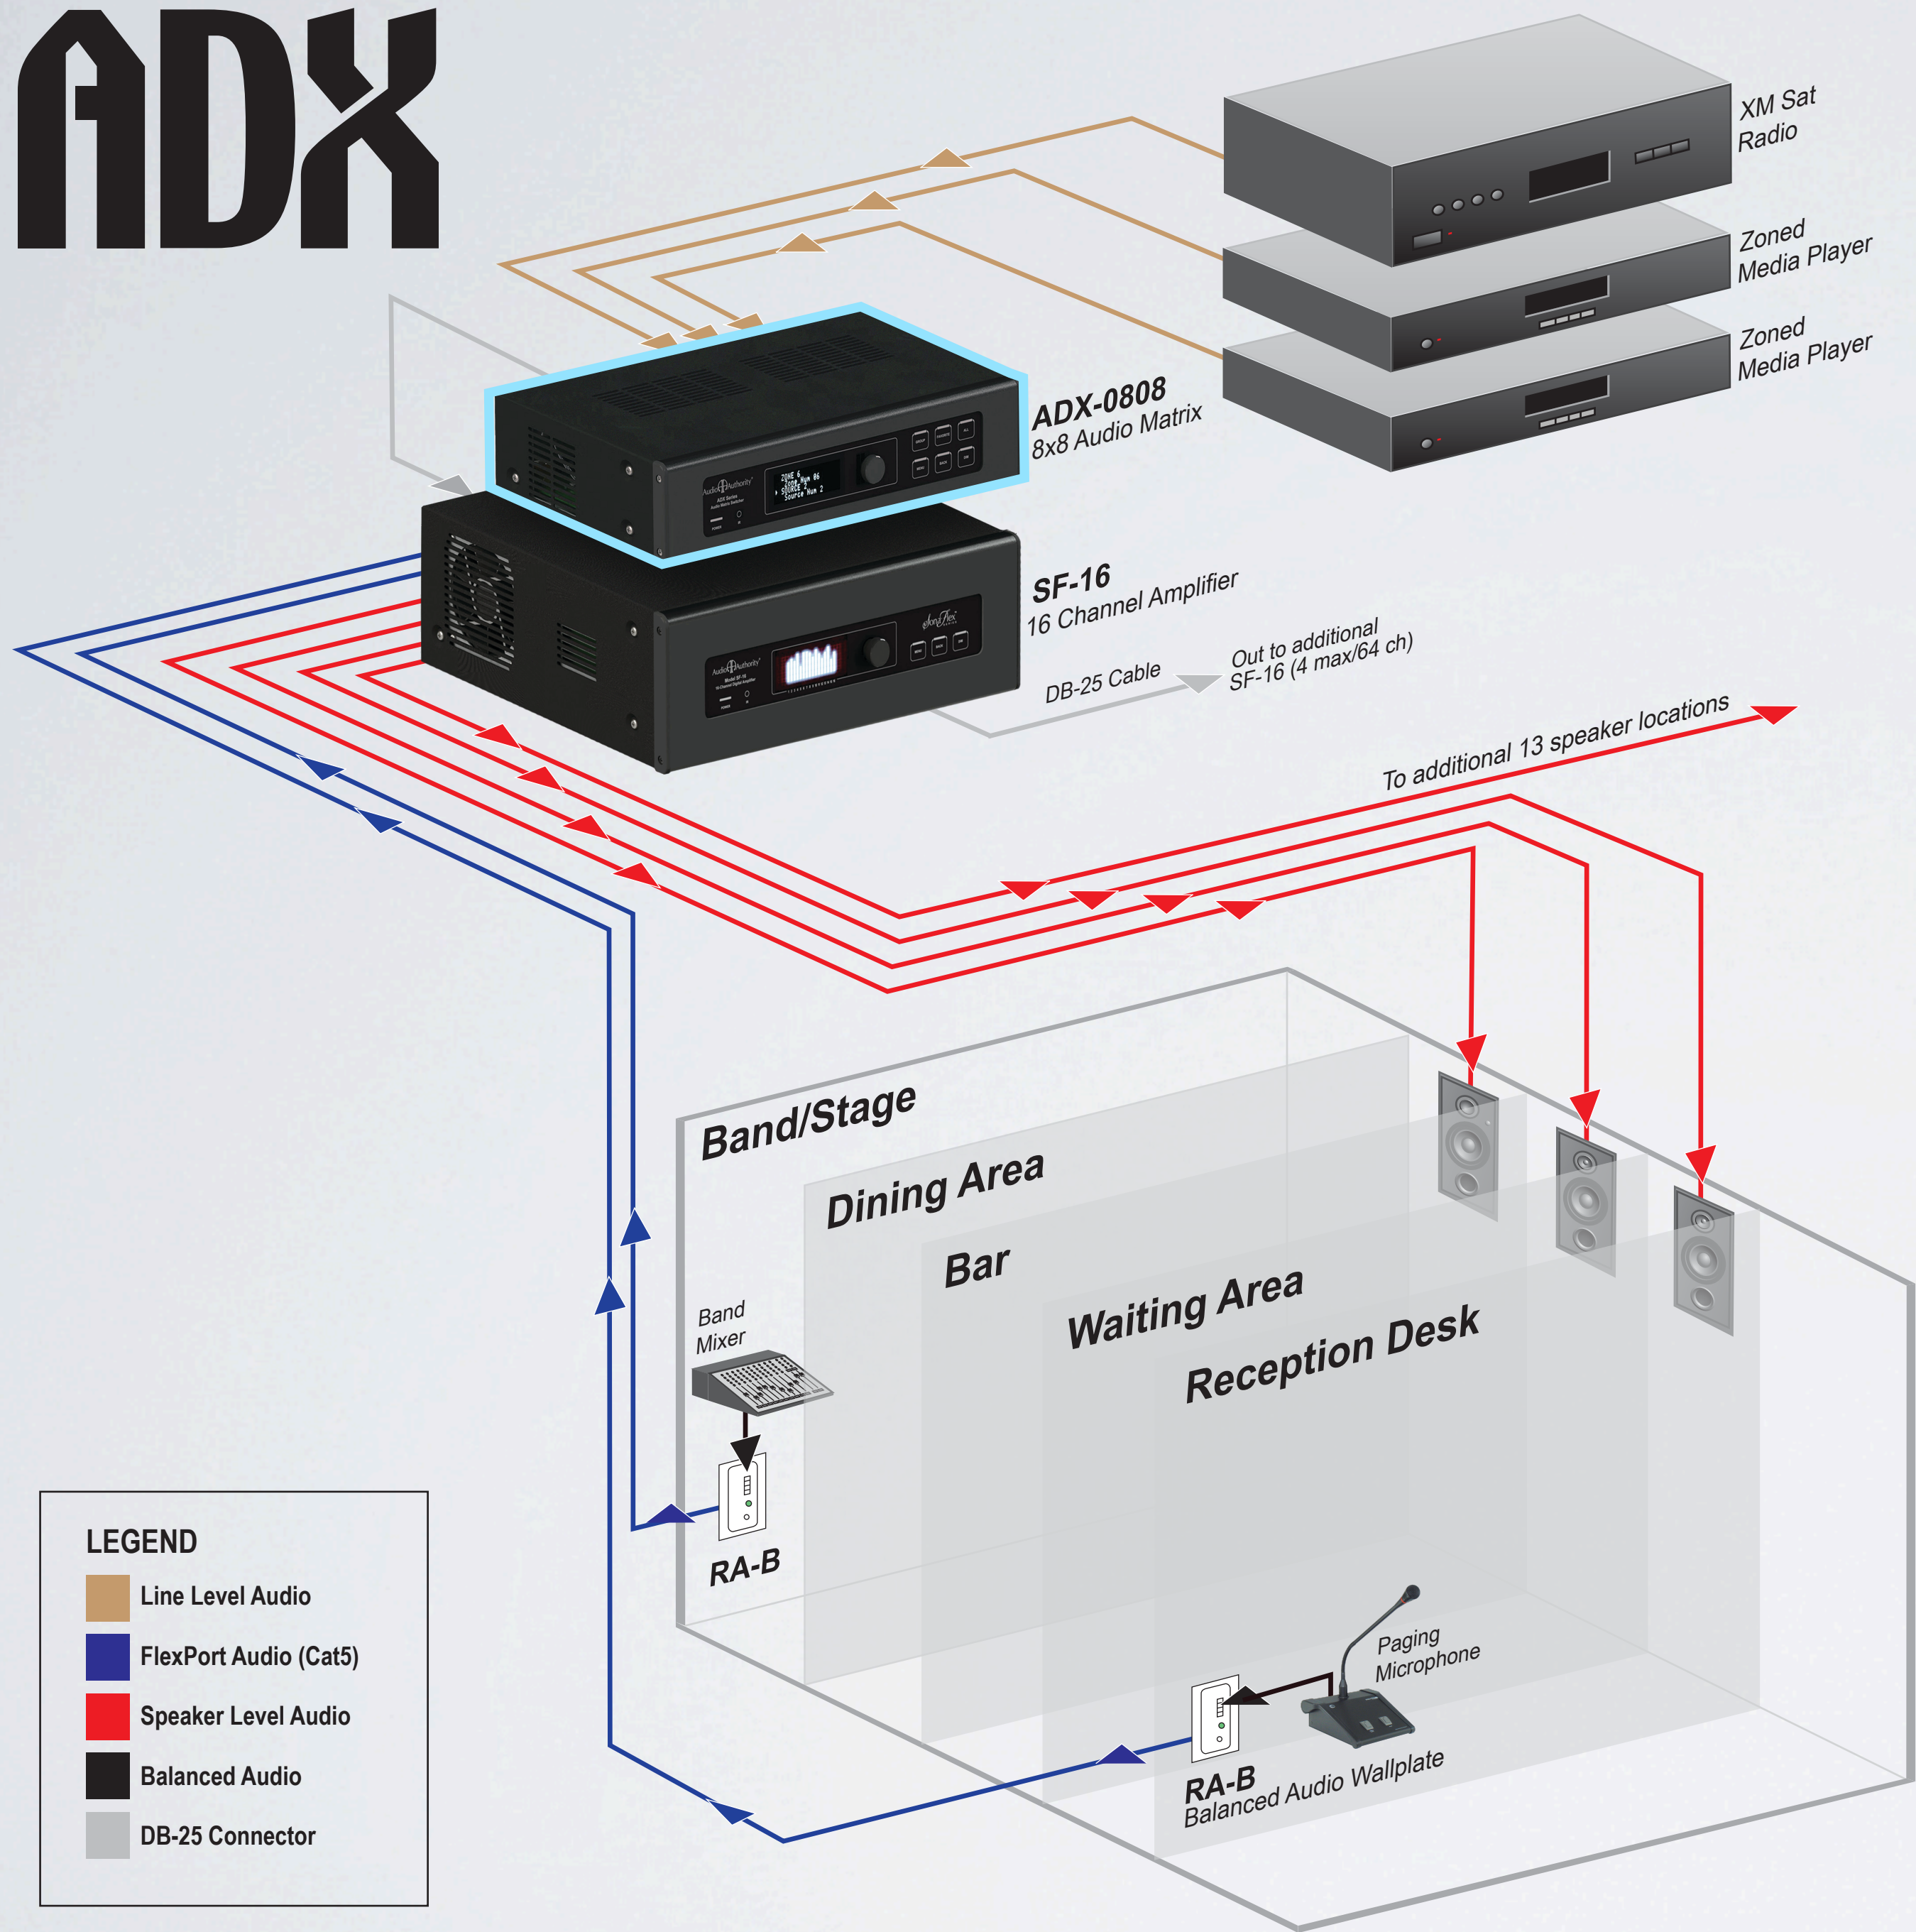

LEGEND

- Line Level Audio
- FlexPort Audio (Cat5)
- Speaker Level Audio
- Balanced Audio
- DB-25 Connector

ADX

HOTEL APPLICATION

ADX/SF-16 Distributed Audio

- ADX routes 3 audio sources to 8 areas
- SF-16 Amplifier delivers 60W per channel to speakers throughout the facility
- Paging announcements are issued from the front desk to select areas using a push-to-talk mic connected to the RA-B wallplate and the SF-16
- 3rd party touchscreen controls all switching and audio sources

ADX

RESTAURANT/BAR APPLICATION

ADX/SF-16 Distributed Audio

LEGEND

- Line Level Audio
- FlexPort Audio (Cat5)
- Speaker Level Audio
- Balanced Audio
- DB-25 Connector

ADX

RESTAURANT/BAR APPLICATION

ADX/SF-16 Distributed Audio

- ADX routes 3 audio sources to multiple areas

LEGEND

- Line Level Audio
- FlexPort Audio (Cat5)
- Speaker Level Audio
- Balanced Audio
- DB-25 Connector

ADX

RESTAURANT/BAR APPLICATION

ADX/SF-16 Distributed Audio

ADX

RESTAURANT/BAR APPLICATION

ADX/SF-16 Distributed Audio

- ADX routes 3 audio sources to multiple areas
- SF-16 Amplifier delivers 60W per channel to speakers throughout the facility
- Paging announcements are issued from the reception desk to the waiting area only using a push-to-talk mic connected to a RA-B wallplate and the SF-16 amplifier
- Stage/Band mixer overrides audio in the dining area and bar using a RA-B wallplate connected to the SF-16 amplifier