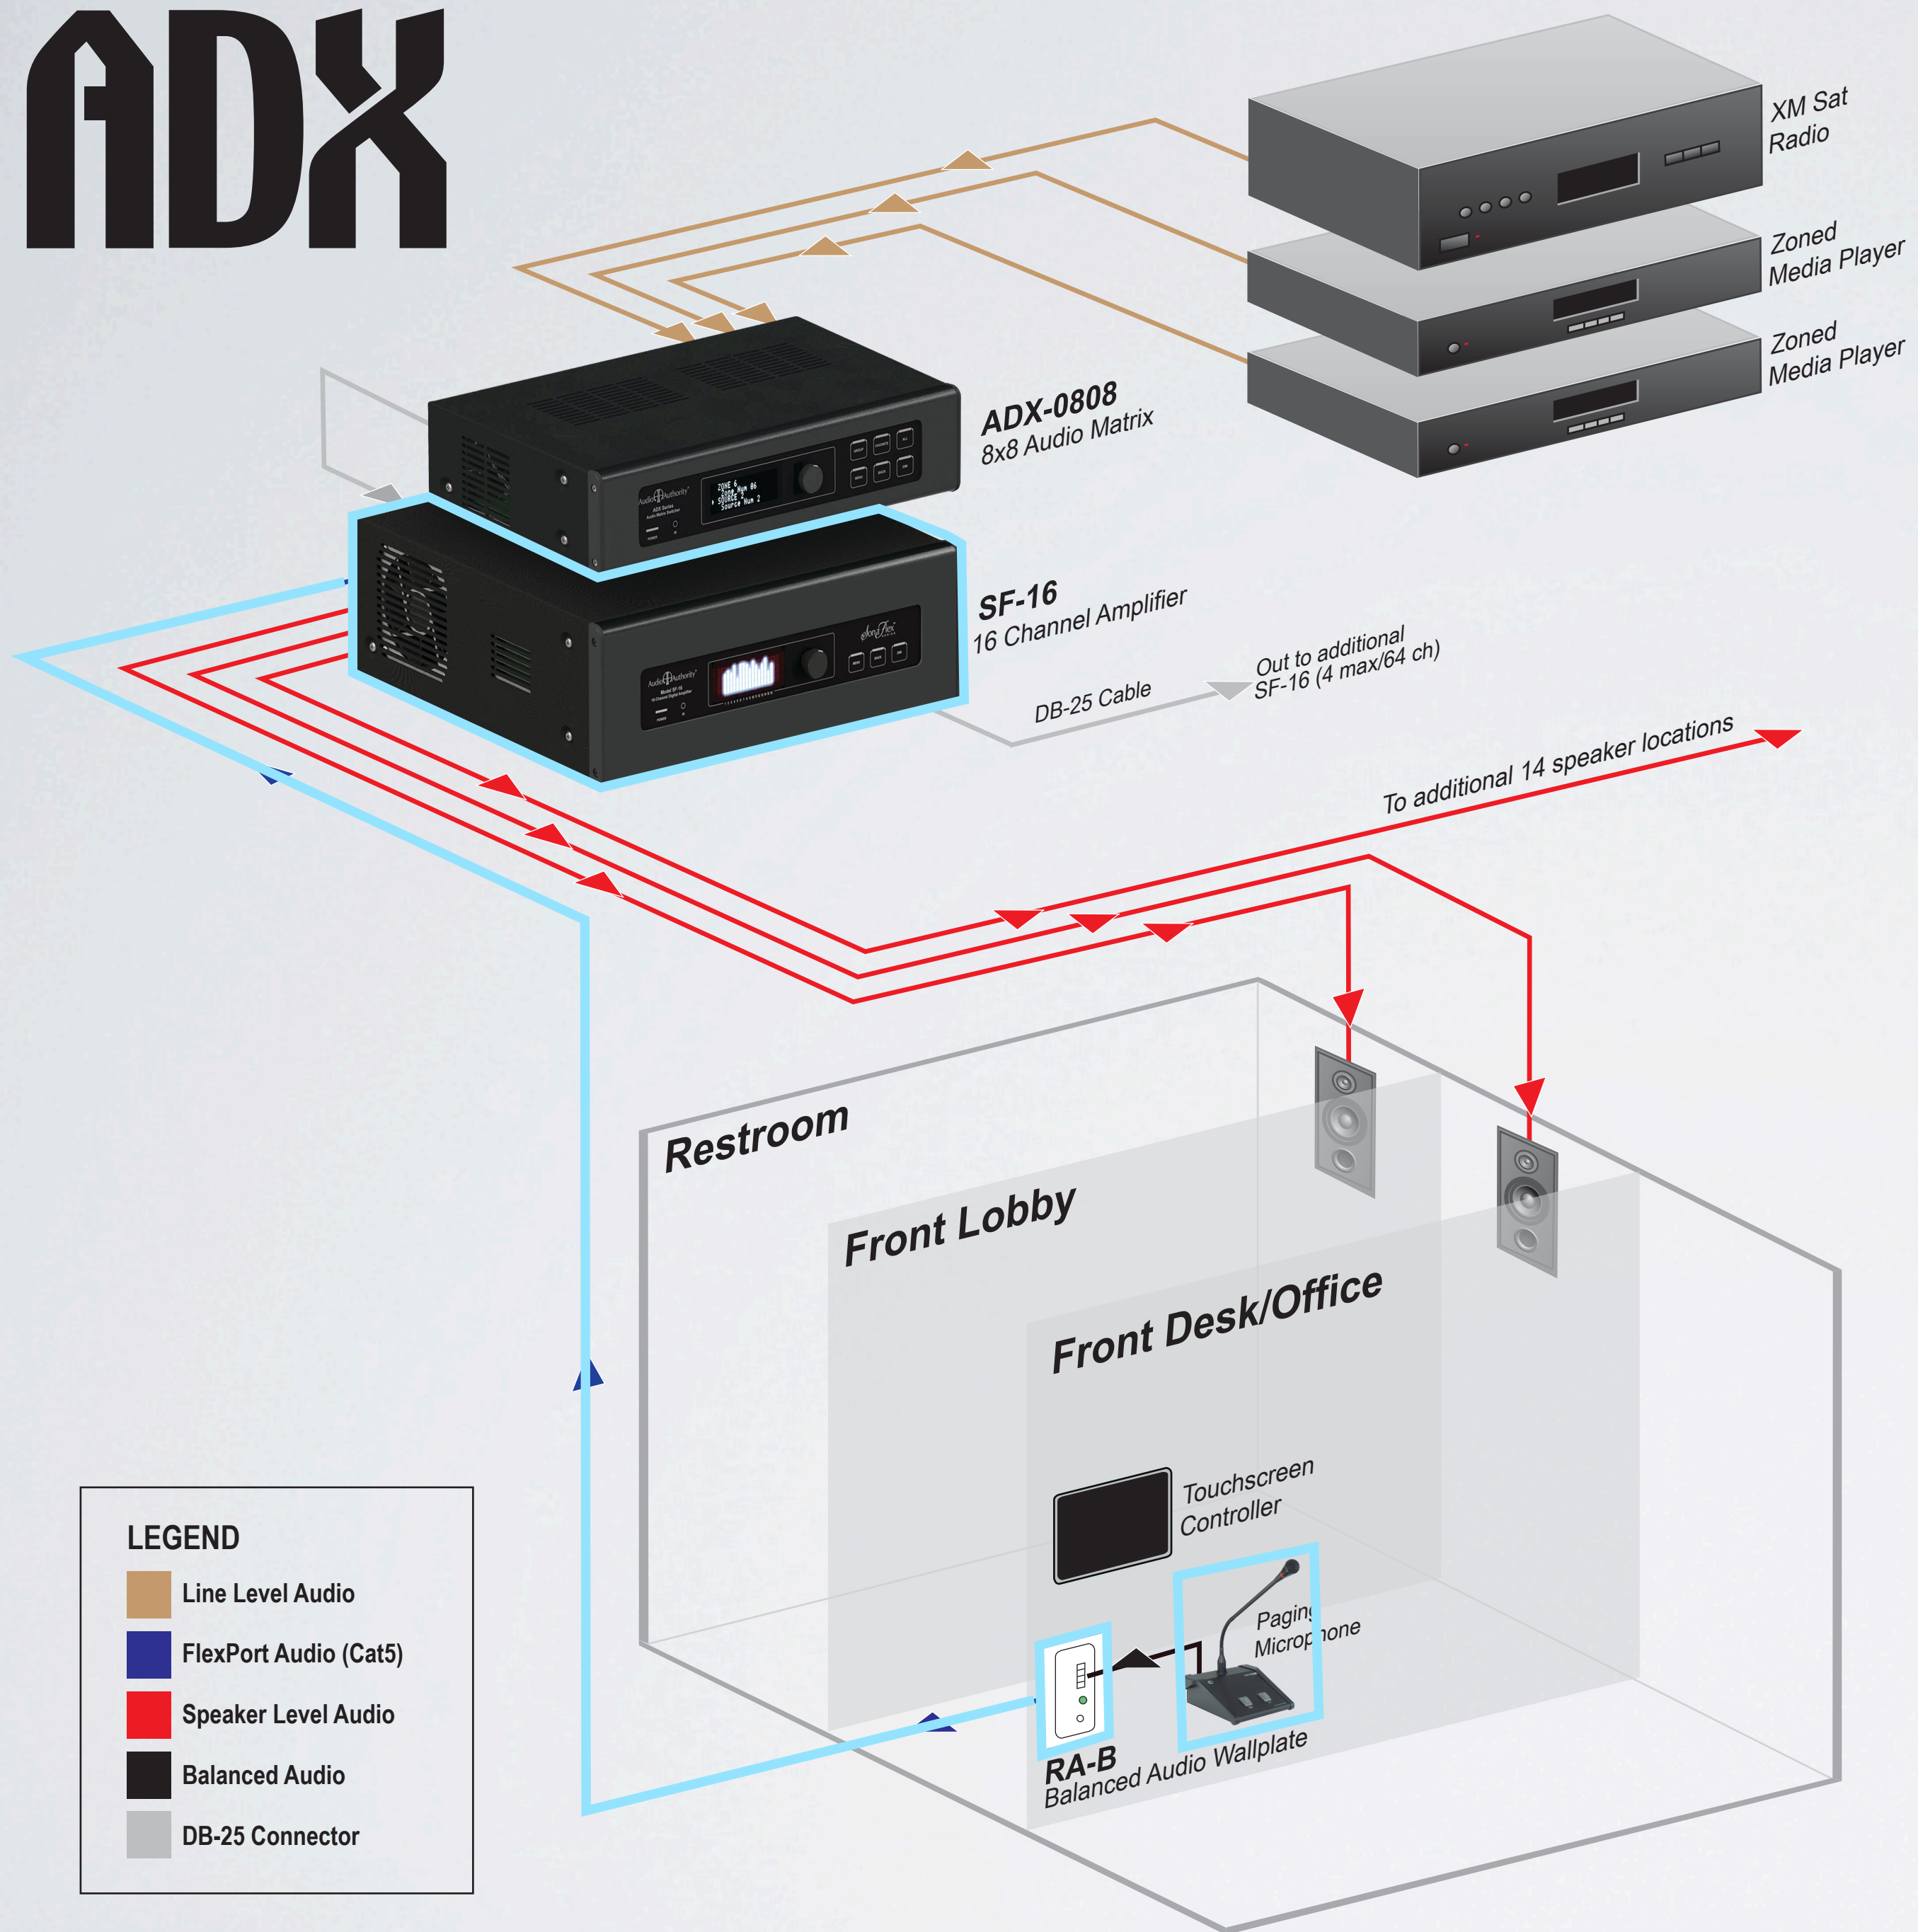

ADX

HOTEL APPLICATION

ADX/SF-16 Distributed Audio

ADX

HOTEL APPLICATION

ADX/SF-16 Distributed Audio

- ADX routes 3 audio sources to 8 areas

HOTEL APPLICATION

ADX/SF-16 Distributed Audio

- ADX routes 3 audio sources to 8 areas
- SF-16 Amplifier delivers 60W per channel to speakers throughout the facility

LEGEND

- Line Level Audio
- FlexPort Audio (Cat5)
- Speaker Level Audio
- Balanced Audio
- DB-25 Connector

ADX

HOTEL APPLICATION

ADX/SF-16 Distributed Audio

- ADX routes 3 audio sources to 8 areas
- SF-16 Amplifier delivers 60W per channel to speakers throughout the facility
- Paging announcements are issued from the front desk to select areas using a push-to-talk mic connected to the RA-B wallplate and the SF-16

LEGEND

- Line Level Audio
- FlexPort Audio (Cat5)
- Speaker Level Audio
- Balanced Audio
- DB-25 Connector

ADX

HOTEL APPLICATION

ADX/SF-16 Distributed Audio

- ADX routes 3 audio sources to 8 areas
- SF-16 Amplifier delivers 60W per channel to speakers throughout the facility
- Paging announcements are issued from the front desk to select areas using a push-to-talk mic connected to the RA-B wallplate and the SF-16
- 3rd party touchscreen controls all switching and audio sources