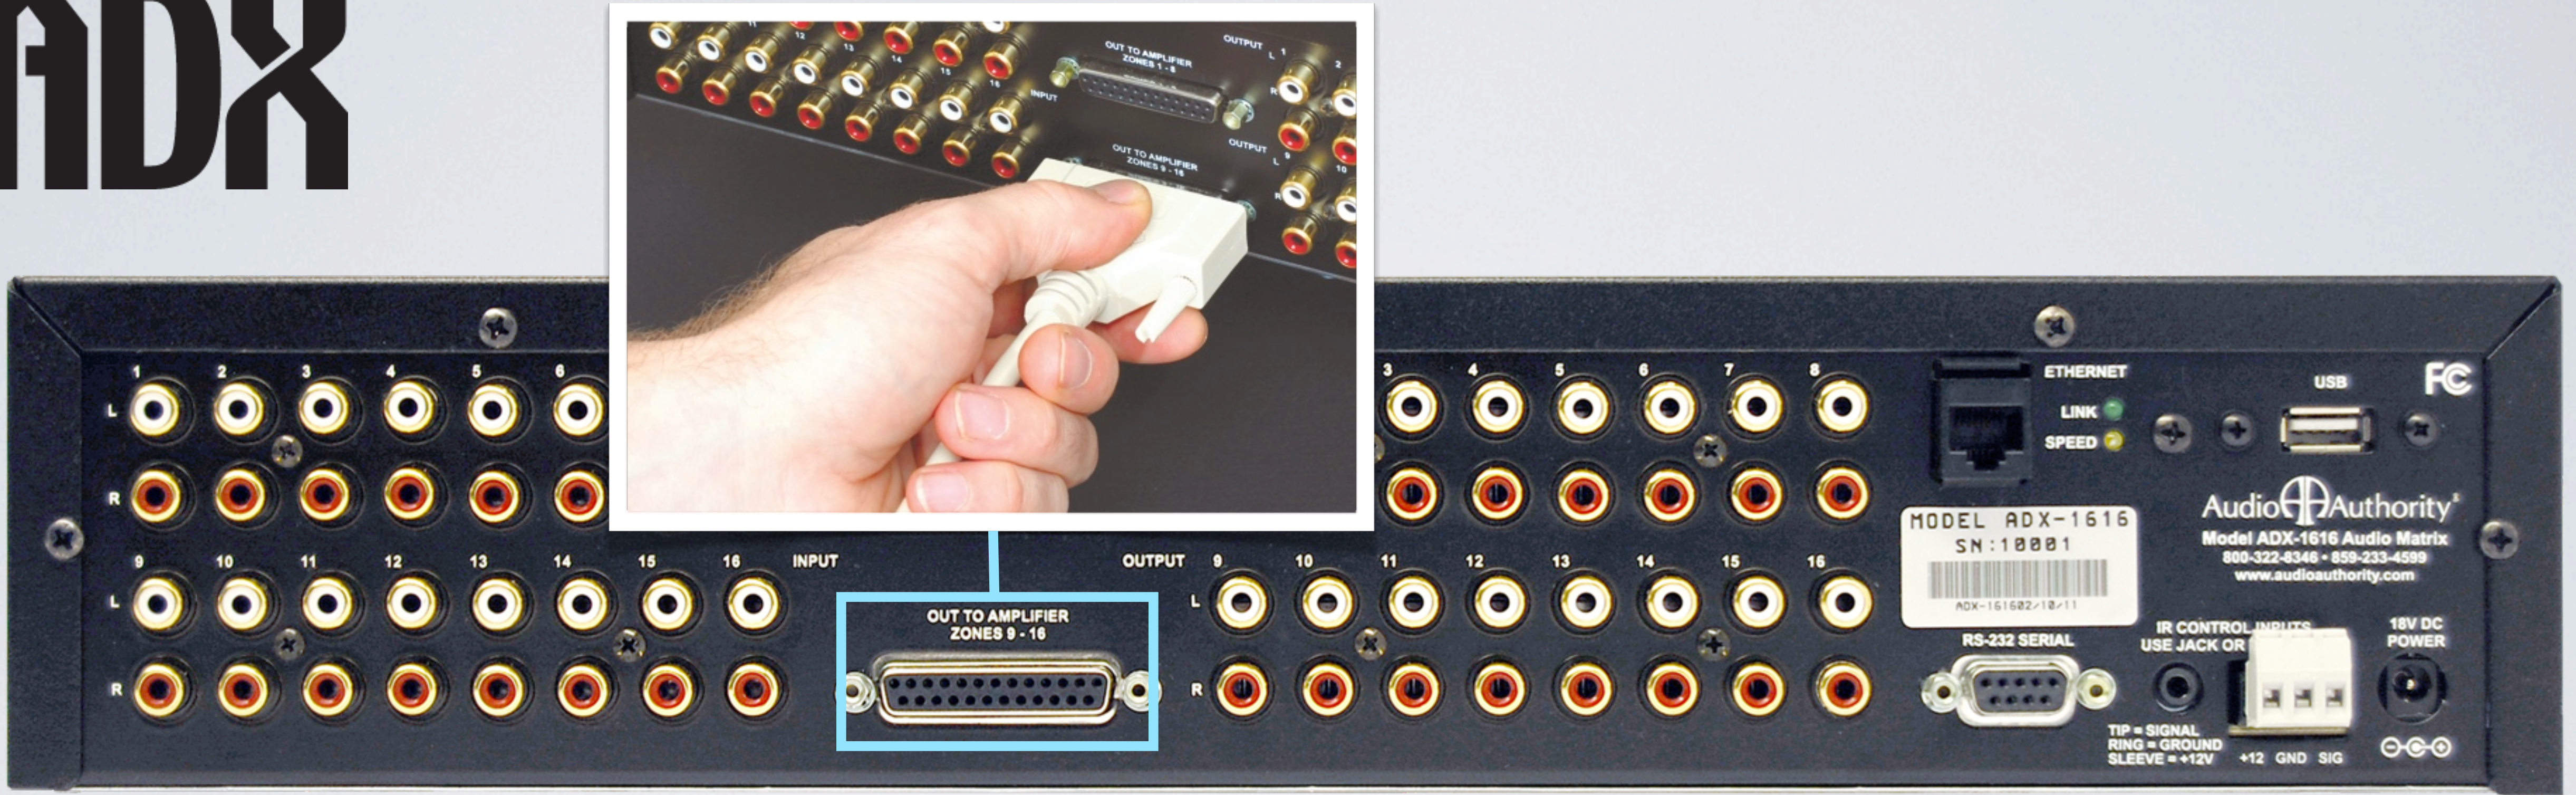

ADX

Audio  Authority[®]

ADX Audio Matrix Switcher

ADX

8 or 16 stereo RCA inputs

ADX

8 or 16 stereo RCA outputs

ADX

Quick-connect DB-25 output to Audio Authority SF-16 16 Channel Amplifier

ADX

10-band graphic EQ per zone output

ADX

IR, RS-232 and Ethernet control options

ADX

Control the ADX with Audio Authority's new iPhone/iPad app

ADX

Control the ADX with Audio Authority's new iPhone/iPad app

- Free download: Available on Apple App Store October 20 | 1
- Real-time control of ZQ 10-band EQ per zone
- Zone and source selection, volume, muting, tone controls with status feedback

ADX PRODUCT APPLICATIONS

RESIDENTIAL APPLICATION

ADX/SF-16 Whole-House Audio

LEGEND

- Line Level Audio
- FlexPort Audio (Cat5)
- Speaker Level Audio
- DB-25 Connector

RESIDENTIAL APPLICATION

ADX/SF-16 Whole-House Audio