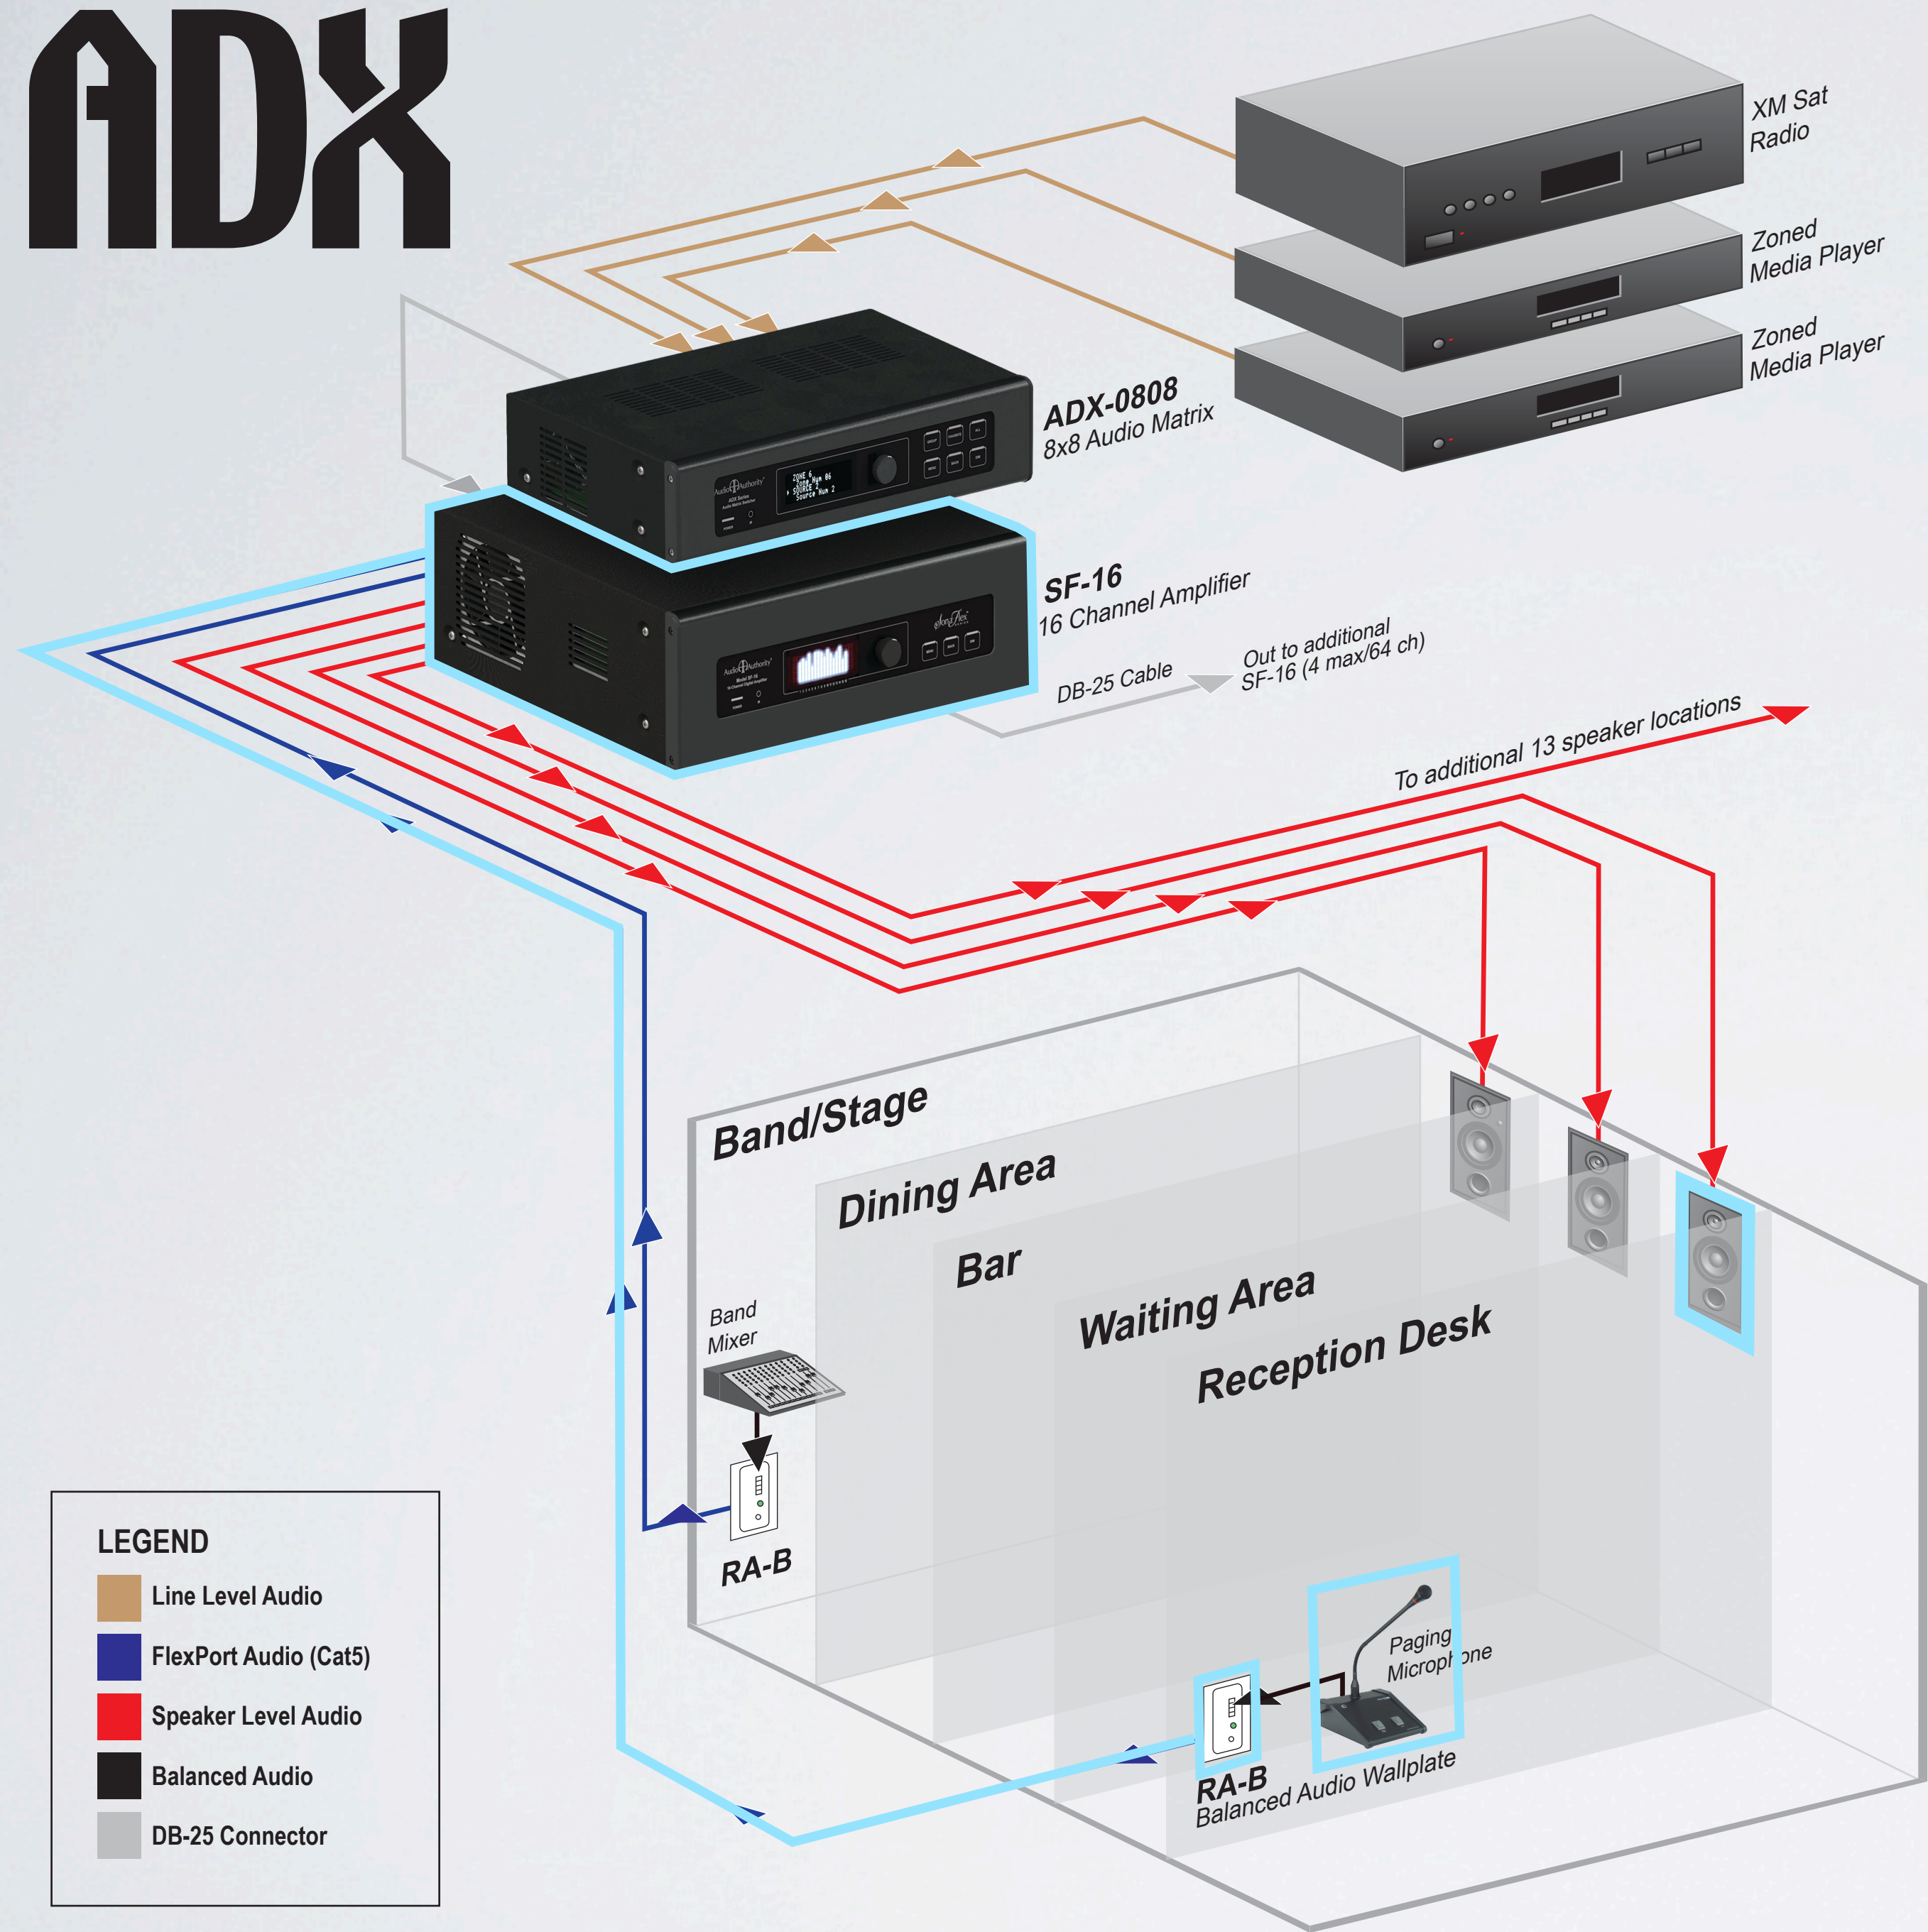

ADX

RESTAURANT/BAR APPLICATION

ADX/SF-16 Distributed Audio

LEGEND

- Line Level Audio
- FlexPort Audio (Cat5)
- Speaker Level Audio
- Balanced Audio
- DB-25 Connector

ADX

RESTAURANT/BAR APPLICATION

ADX/SF-16 Distributed Audio

- ADX routes 3 audio sources to multiple areas

LEGEND

- Line Level Audio
- FlexPort Audio (Cat5)
- Speaker Level Audio
- Balanced Audio
- DB-25 Connector

ADX

RESTAURANT/BAR APPLICATION

ADX/SF-16 Distributed Audio

- ADX routes 3 audio sources to multiple areas
- SF-16 Amplifier delivers 60W per channel to speakers throughout the facility

ADX

RESTAURANT/BAR APPLICATION

ADX/SF-16 Distributed Audio

- ADX routes 3 audio sources to multiple areas
- SF-16 Amplifier delivers 60W per channel to speakers throughout the facility
- Paging announcements are issued from the reception desk to the waiting area only using a push-to-talk mic connected to a RA-B wallplate and the SF-16 amplifier

ADX

RESTAURANT/BAR APPLICATION

ADX/SF-16 Distributed Audio

- ADX routes 3 audio sources to multiple areas
- SF-16 Amplifier delivers 60W per channel to speakers throughout the facility
- Paging announcements are issued from the reception desk to the waiting area only using a push-to-talk mic connected to a RA-B wallplate and the SF-16 amplifier
- Stage/Band mixer overrides audio in the dining area and bar using a RA-B wallplate connected to the SF-16 amplifier