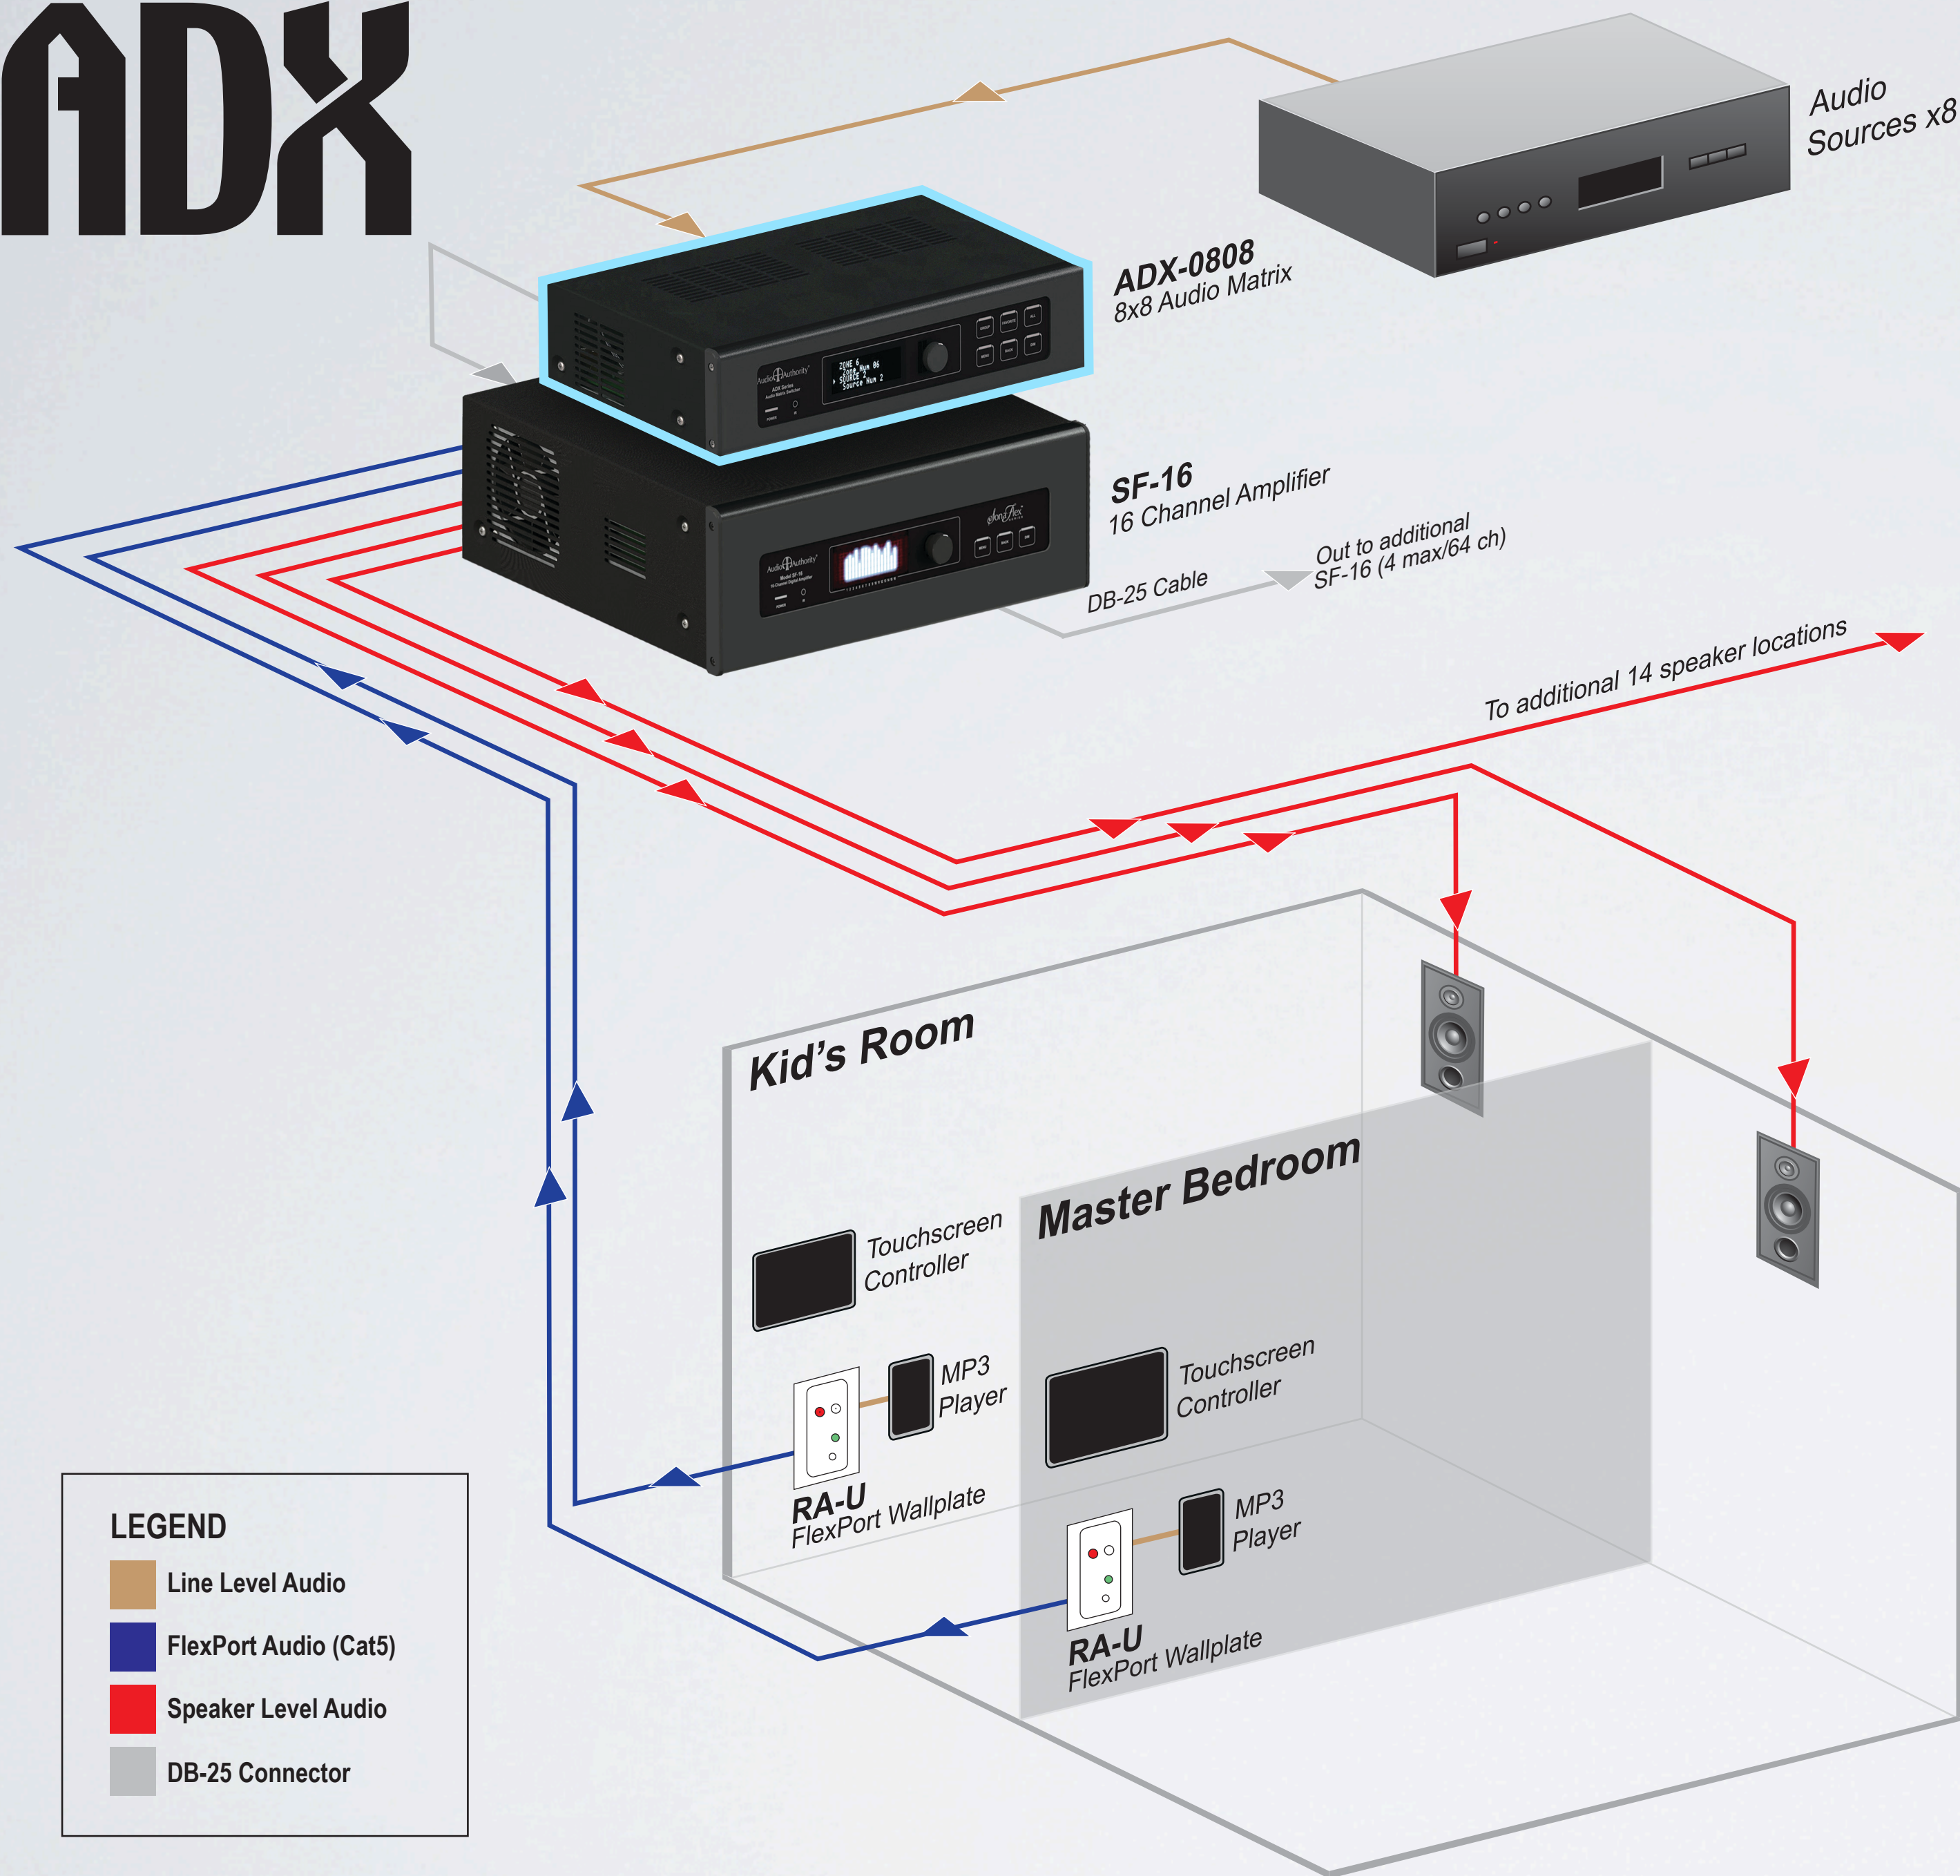

ADX PRODUCT APPLICATIONS

RESIDENTIAL APPLICATION

ADX/SF-16 Whole-House Audio

LEGEND

- Line Level Audio
- FlexPort Audio (Cat5)
- Speaker Level Audio
- DB-25 Connector

RESIDENTIAL APPLICATION

ADX/SF-16 Whole-House Audio

- ADX routes 8 audio sources to 8 zones

RESIDENTIAL APPLICATION

ADX/SF-16 Whole-House Audio

- ADX routes 8 audio sources to 8 zones
- SF-16 Amplifier delivers 60W per channel to speakers throughout the house

RESIDENTIAL APPLICATION

ADX/SF-16 Whole-House Audio

- ADX routes 8 audio sources to 8 zones
- SF-16 Amplifier delivers 60W per channel to speakers throughout the house
- Local mp3 players in the kid's and master bedrooms override whole-house audio system via RA-U wallplates and the SF-16 amplifier

LEGEND

- Line Level Audio
- FlexPort Audio (Cat5)
- Speaker Level Audio
- DB-25 Connector

ADX

RESIDENTIAL APPLICATION

ADX/SF-16 Whole-House Audio

- ADX routes 8 audio sources to 8 zones
- SF-16 Amplifier delivers 60W per channel to speakers throughout the house
- Local mp3 players in the kid's and master bedrooms override whole-house audio system via RA-U wallplates and the SF-16 amplifier
- 3rd party touchscreen controls all switching, local source override and audio sources