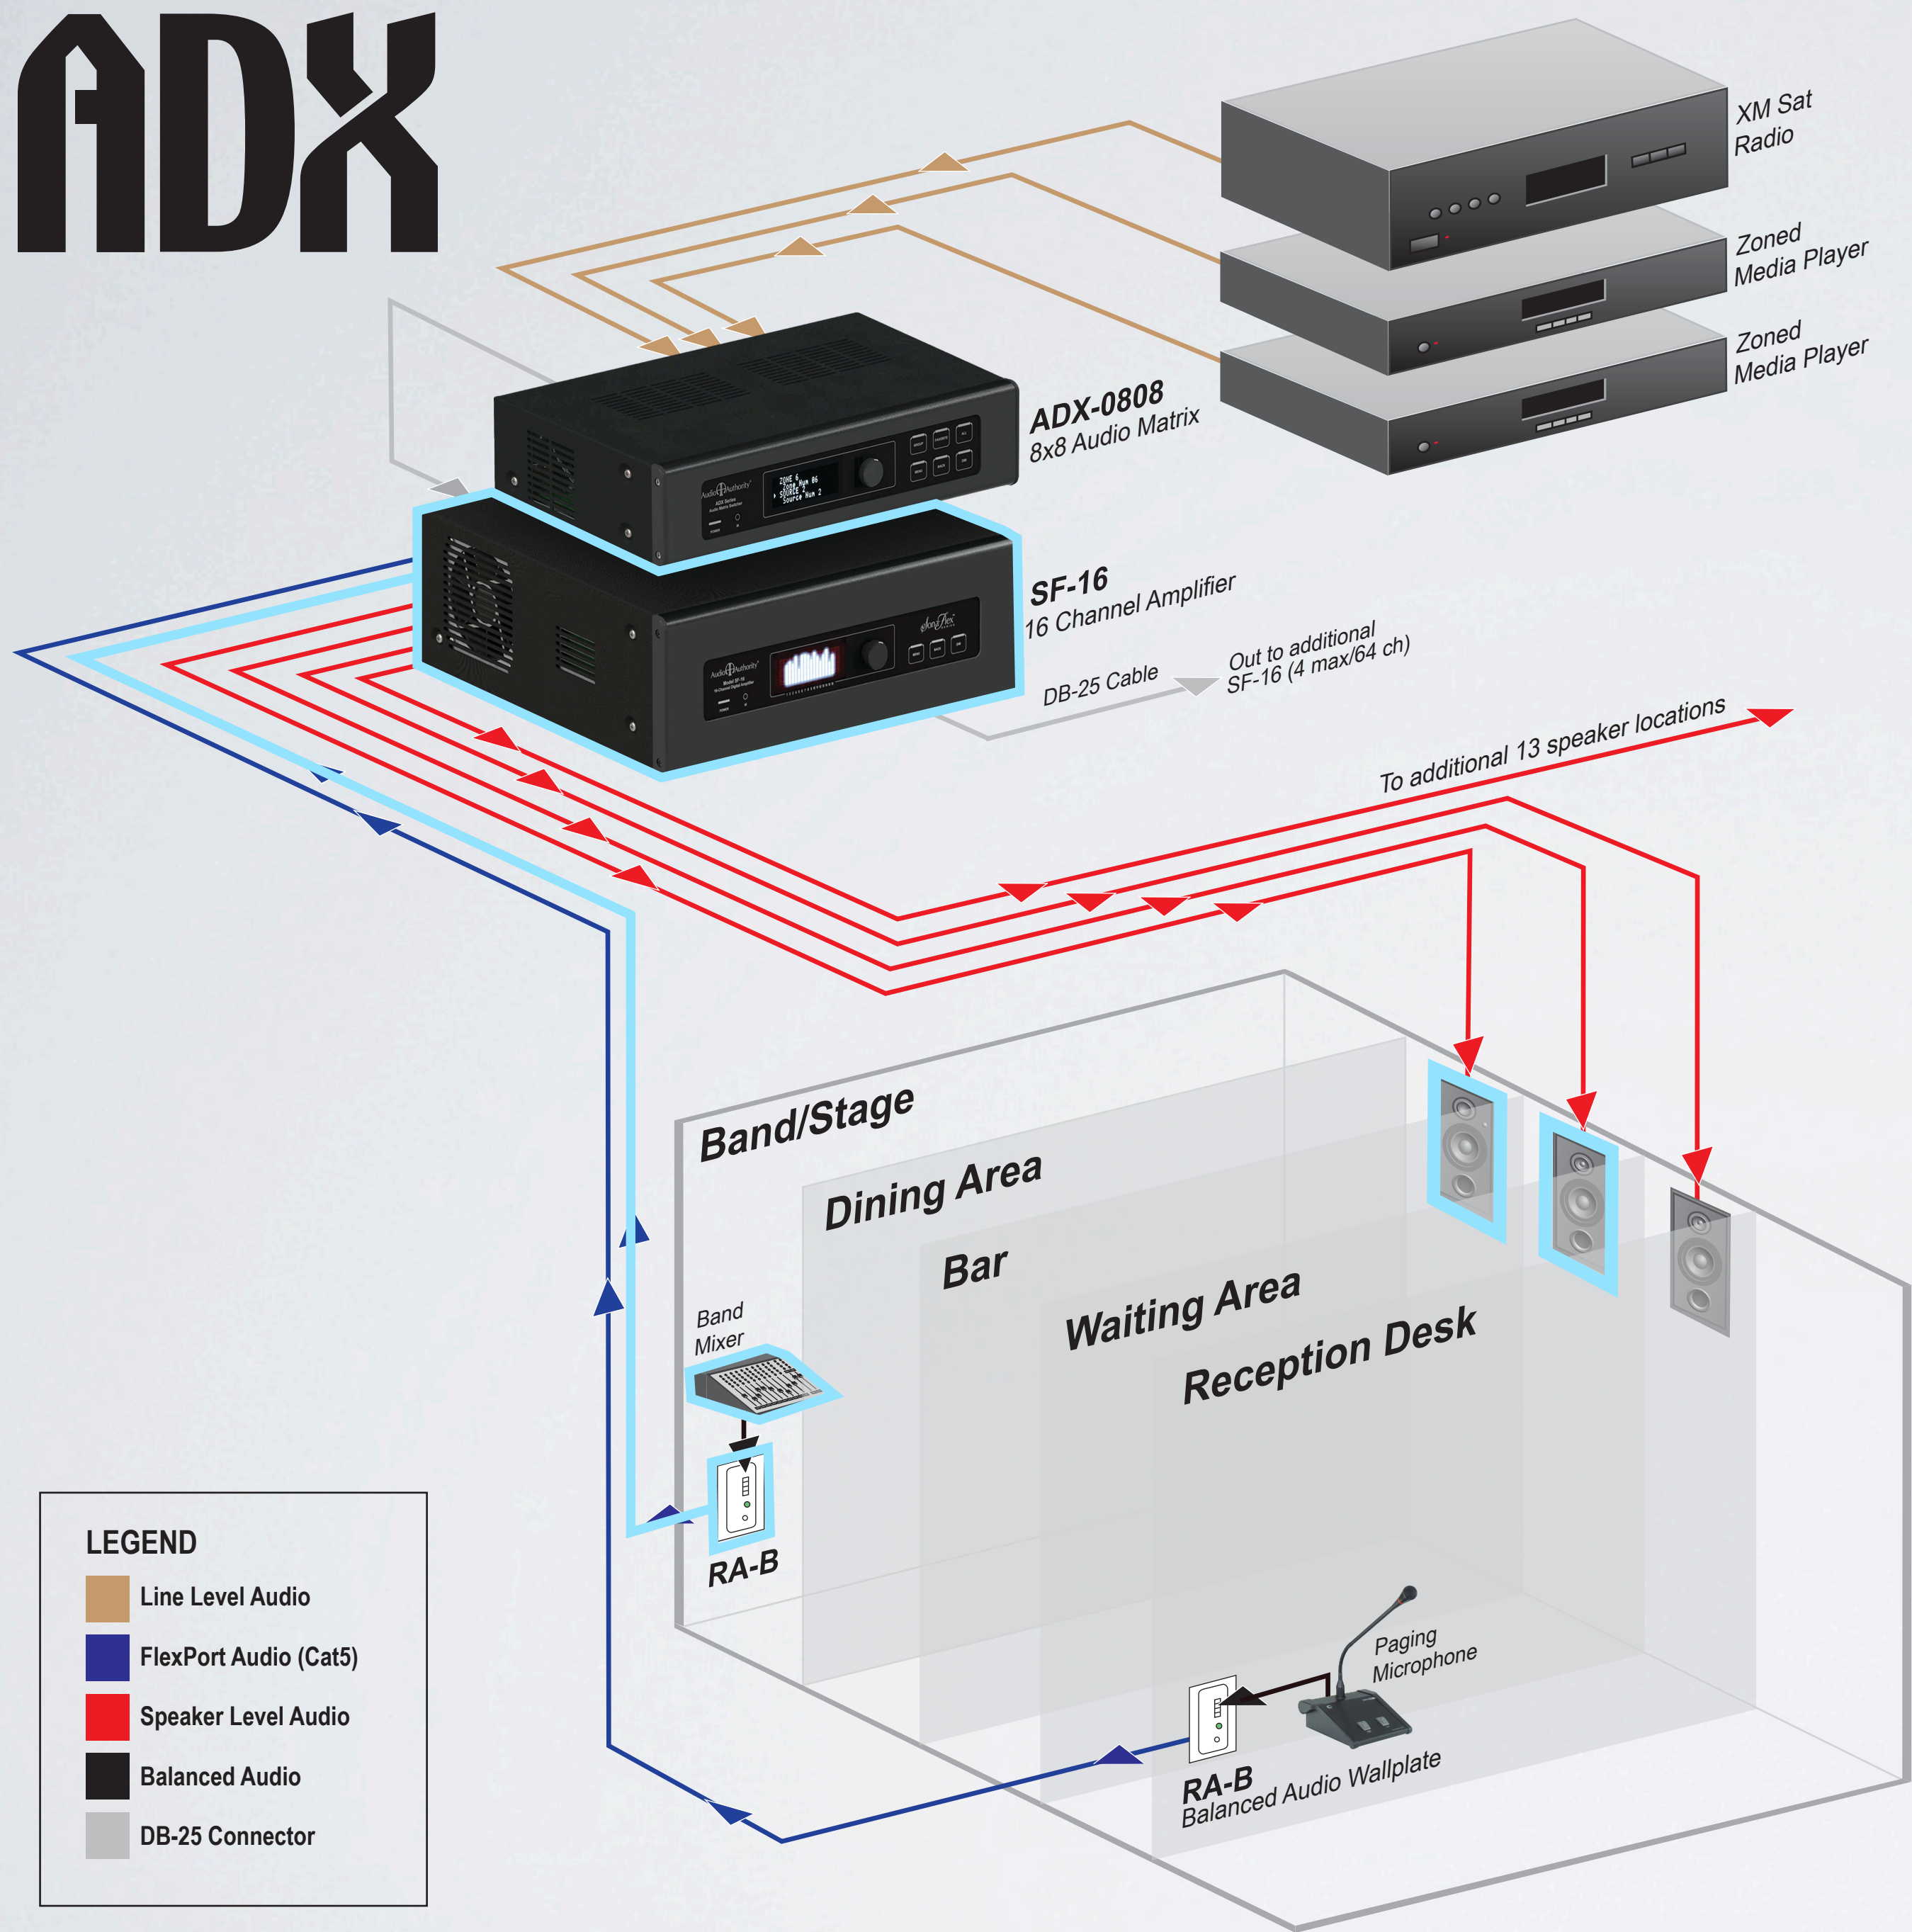

- ADX routes 3 audio sources to multiple areas

LEGEND

- Line Level Audio
- FlexPort Audio (Cat5)
- Speaker Level Audio
- Balanced Audio
- DB-25 Connector

ADX

RESTAURANT/BAR APPLICATION

ADX/SF-16 Distributed Audio

- ADX routes 3 audio sources to multiple areas
- SF-16 Amplifier delivers 60W per channel to speakers throughout the facility

ADX

RESTAURANT/BAR APPLICATION

ADX/SF-16 Distributed Audio

- ADX routes 3 audio sources to multiple areas
- SF-16 Amplifier delivers 60W per channel to speakers throughout the facility
- Paging announcements are issued from the reception desk to the waiting area only using a push-to-talk mic connected to a RA-B wallplate and the SF-16 amplifier

ADX

RESTAURANT/BAR APPLICATION

ADX/SF-16 Distributed Audio

- ADX routes 3 audio sources to multiple areas
- SF-16 Amplifier delivers 60W per channel to speakers throughout the facility
- Paging announcements are issued from the reception desk to the waiting area only using a push-to-talk mic connected to a RA-B wallplate and the SF-16 amplifier
- Stage/Band mixer overrides audio in the dining area and bar using a RA-B wallplate connected to the SF-16 amplifier

LEGEND

Orange line	Line Level Audio
Blue line	FlexPort Audio (Cat5)
Red line	Speaker Level Audio
Black line	Balanced Audio
Grey square	DB-25 Connector

ADX

Audio  Authority[®]

ADX Audio Matrix Switcher