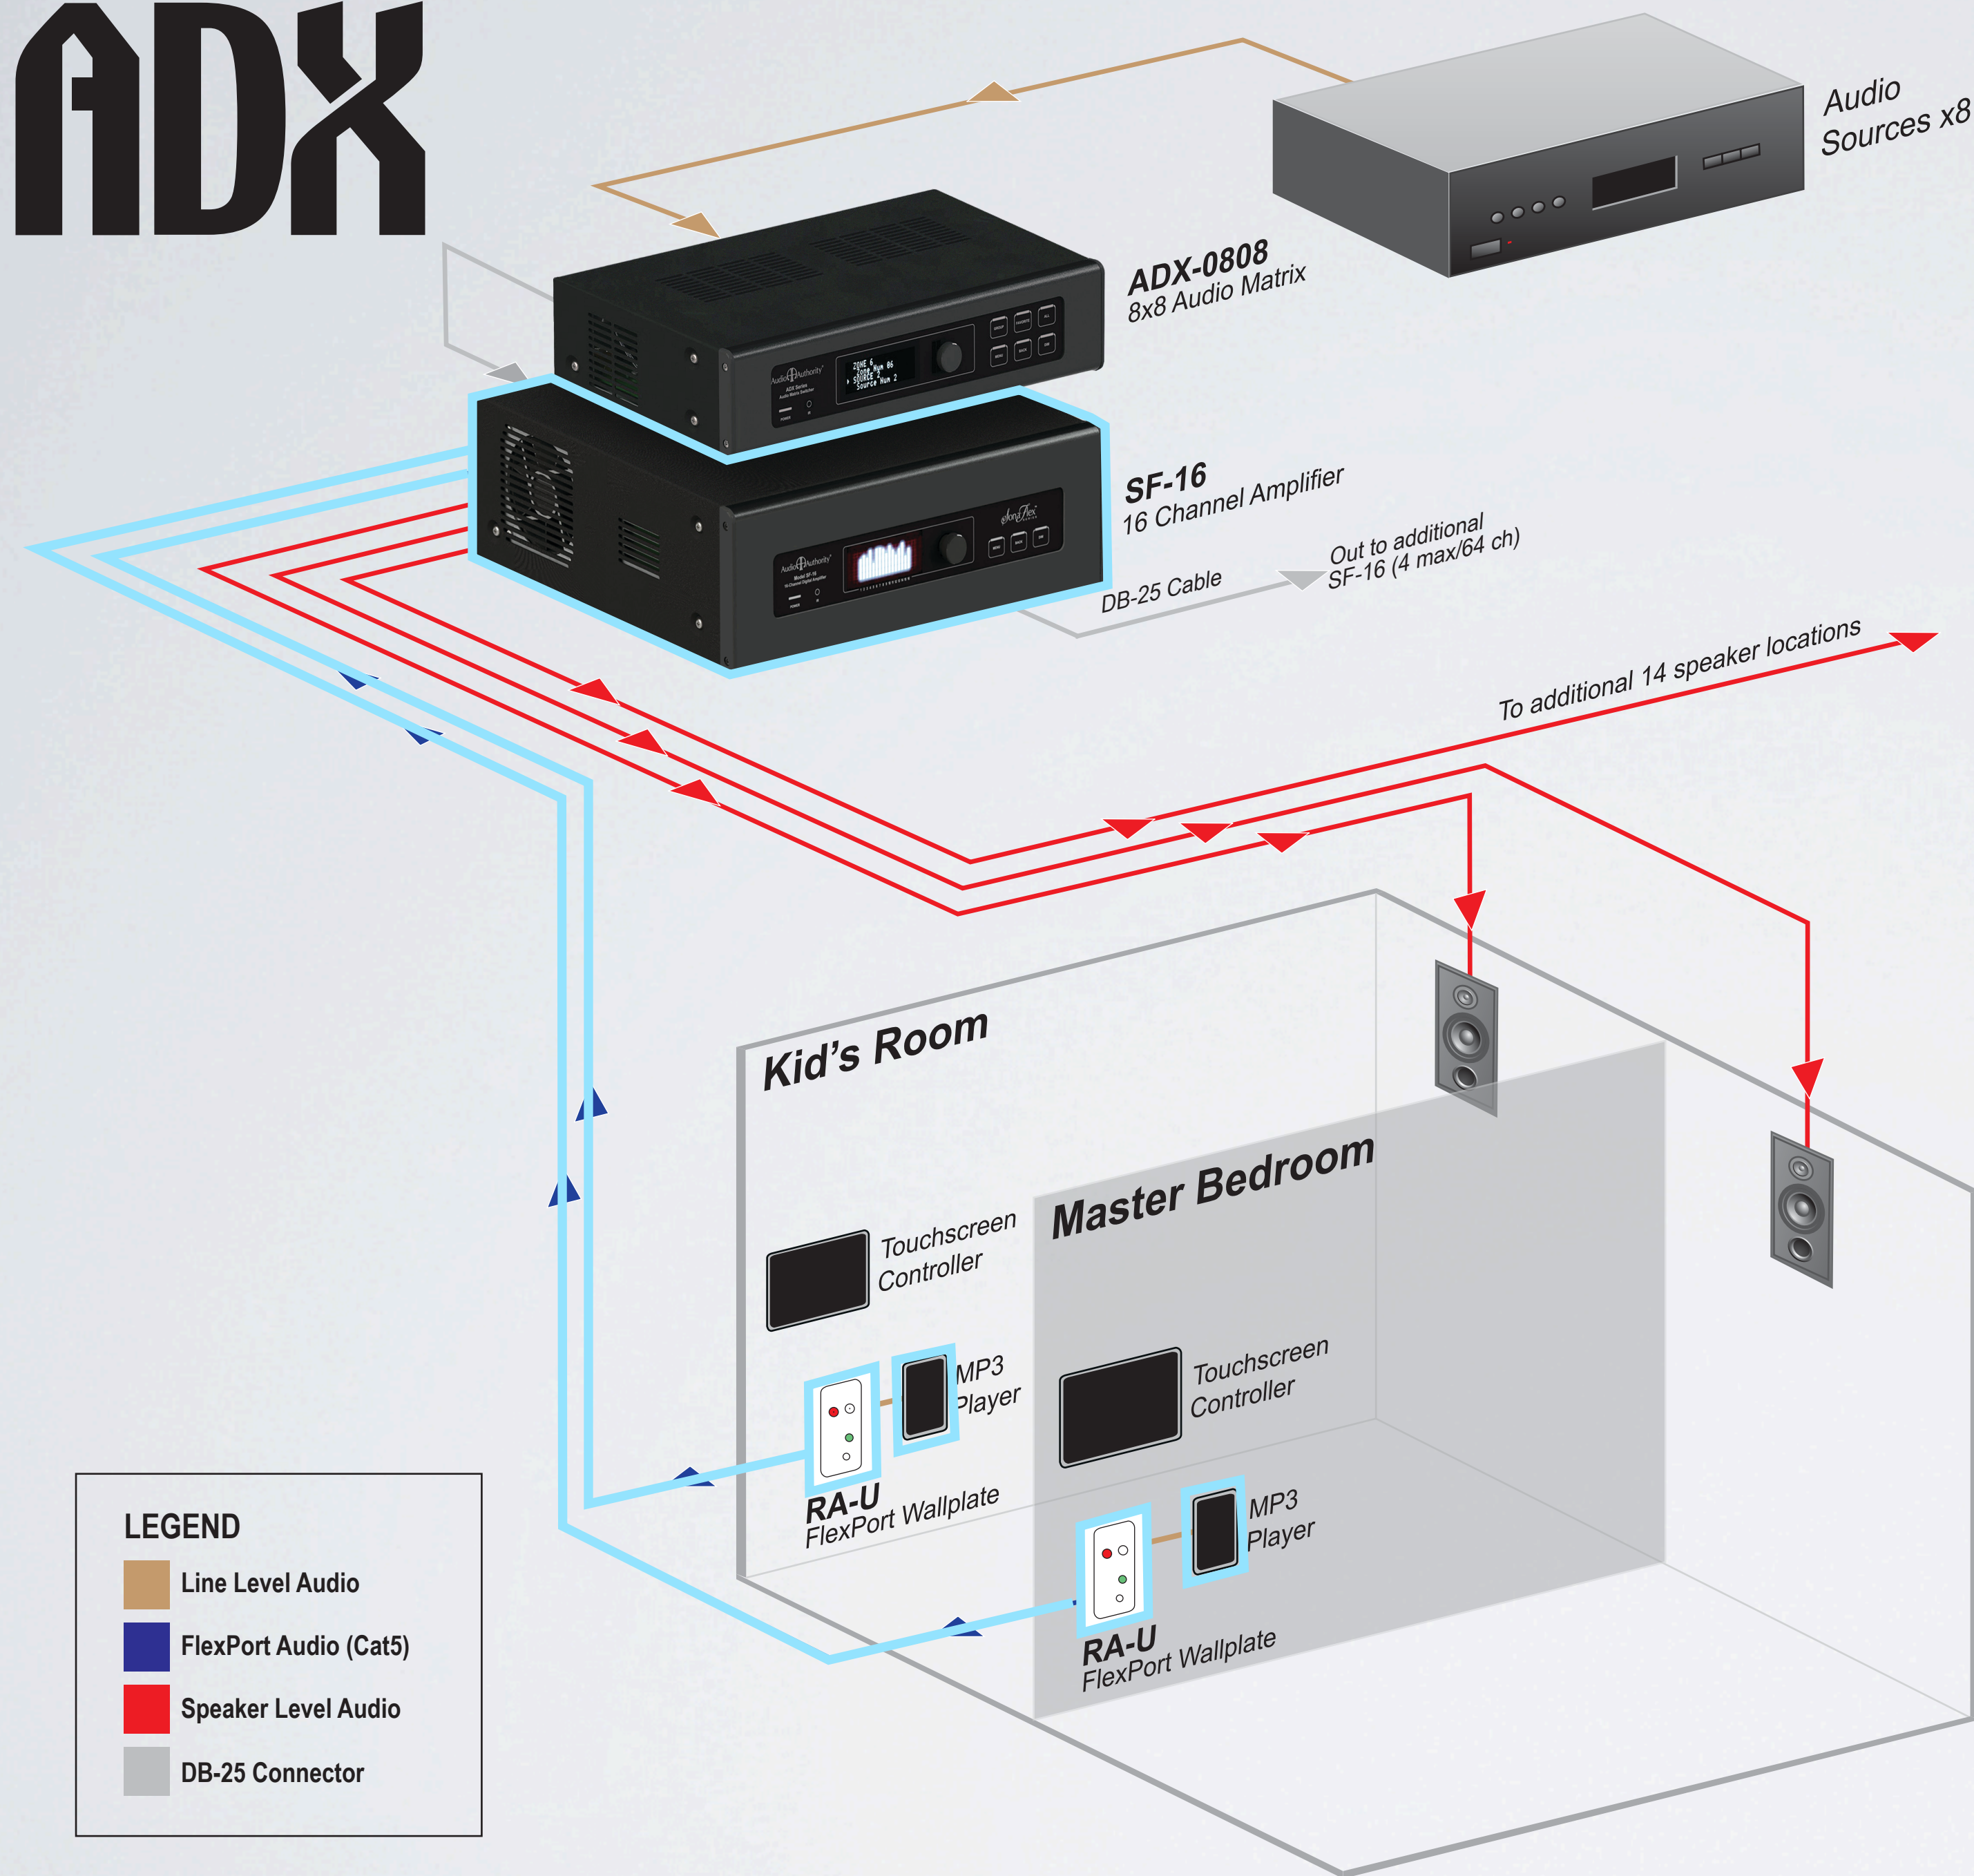

ADX PRODUCT APPLICATIONS

RESIDENTIAL APPLICATION

ADX/SF-16 Whole-House Audio

LEGEND

- Line Level Audio
- FlexPort Audio (Cat5)
- Speaker Level Audio
- DB-25 Connector

RESIDENTIAL APPLICATION

ADX/SF-16 Whole-House Audio

- ADX routes 8 audio sources to 8 zones

RESIDENTIAL APPLICATION

ADX/SF-16 Whole-House Audio

- ADX routes 8 audio sources to 8 zones
- SF-16 Amplifier delivers 60W per channel to speakers throughout the house

RESIDENTIAL APPLICATION

ADX/SF-16 Whole-House Audio

- ADX routes 8 audio sources to 8 zones
- SF-16 Amplifier delivers 60W per channel to speakers throughout the house
- Local mp3 players in the kid's and master bedrooms override whole-house audio system via RA-U wallplates and the SF-16 amplifier

LEGEND

- Line Level Audio
- FlexPort Audio (Cat5)
- Speaker Level Audio
- DB-25 Connector

ADX

RESIDENTIAL APPLICATION

ADX/SF-16 Whole-House Audio

- ADX routes 8 audio sources to 8 zones
- SF-16 Amplifier delivers 60W per channel to speakers throughout the house
- Local mp3 players in the kid's and master bedrooms override whole-house audio system via RA-U wallplates and the SF-16 amplifier
- 3rd party touchscreen controls all switching, local source override and audio sources