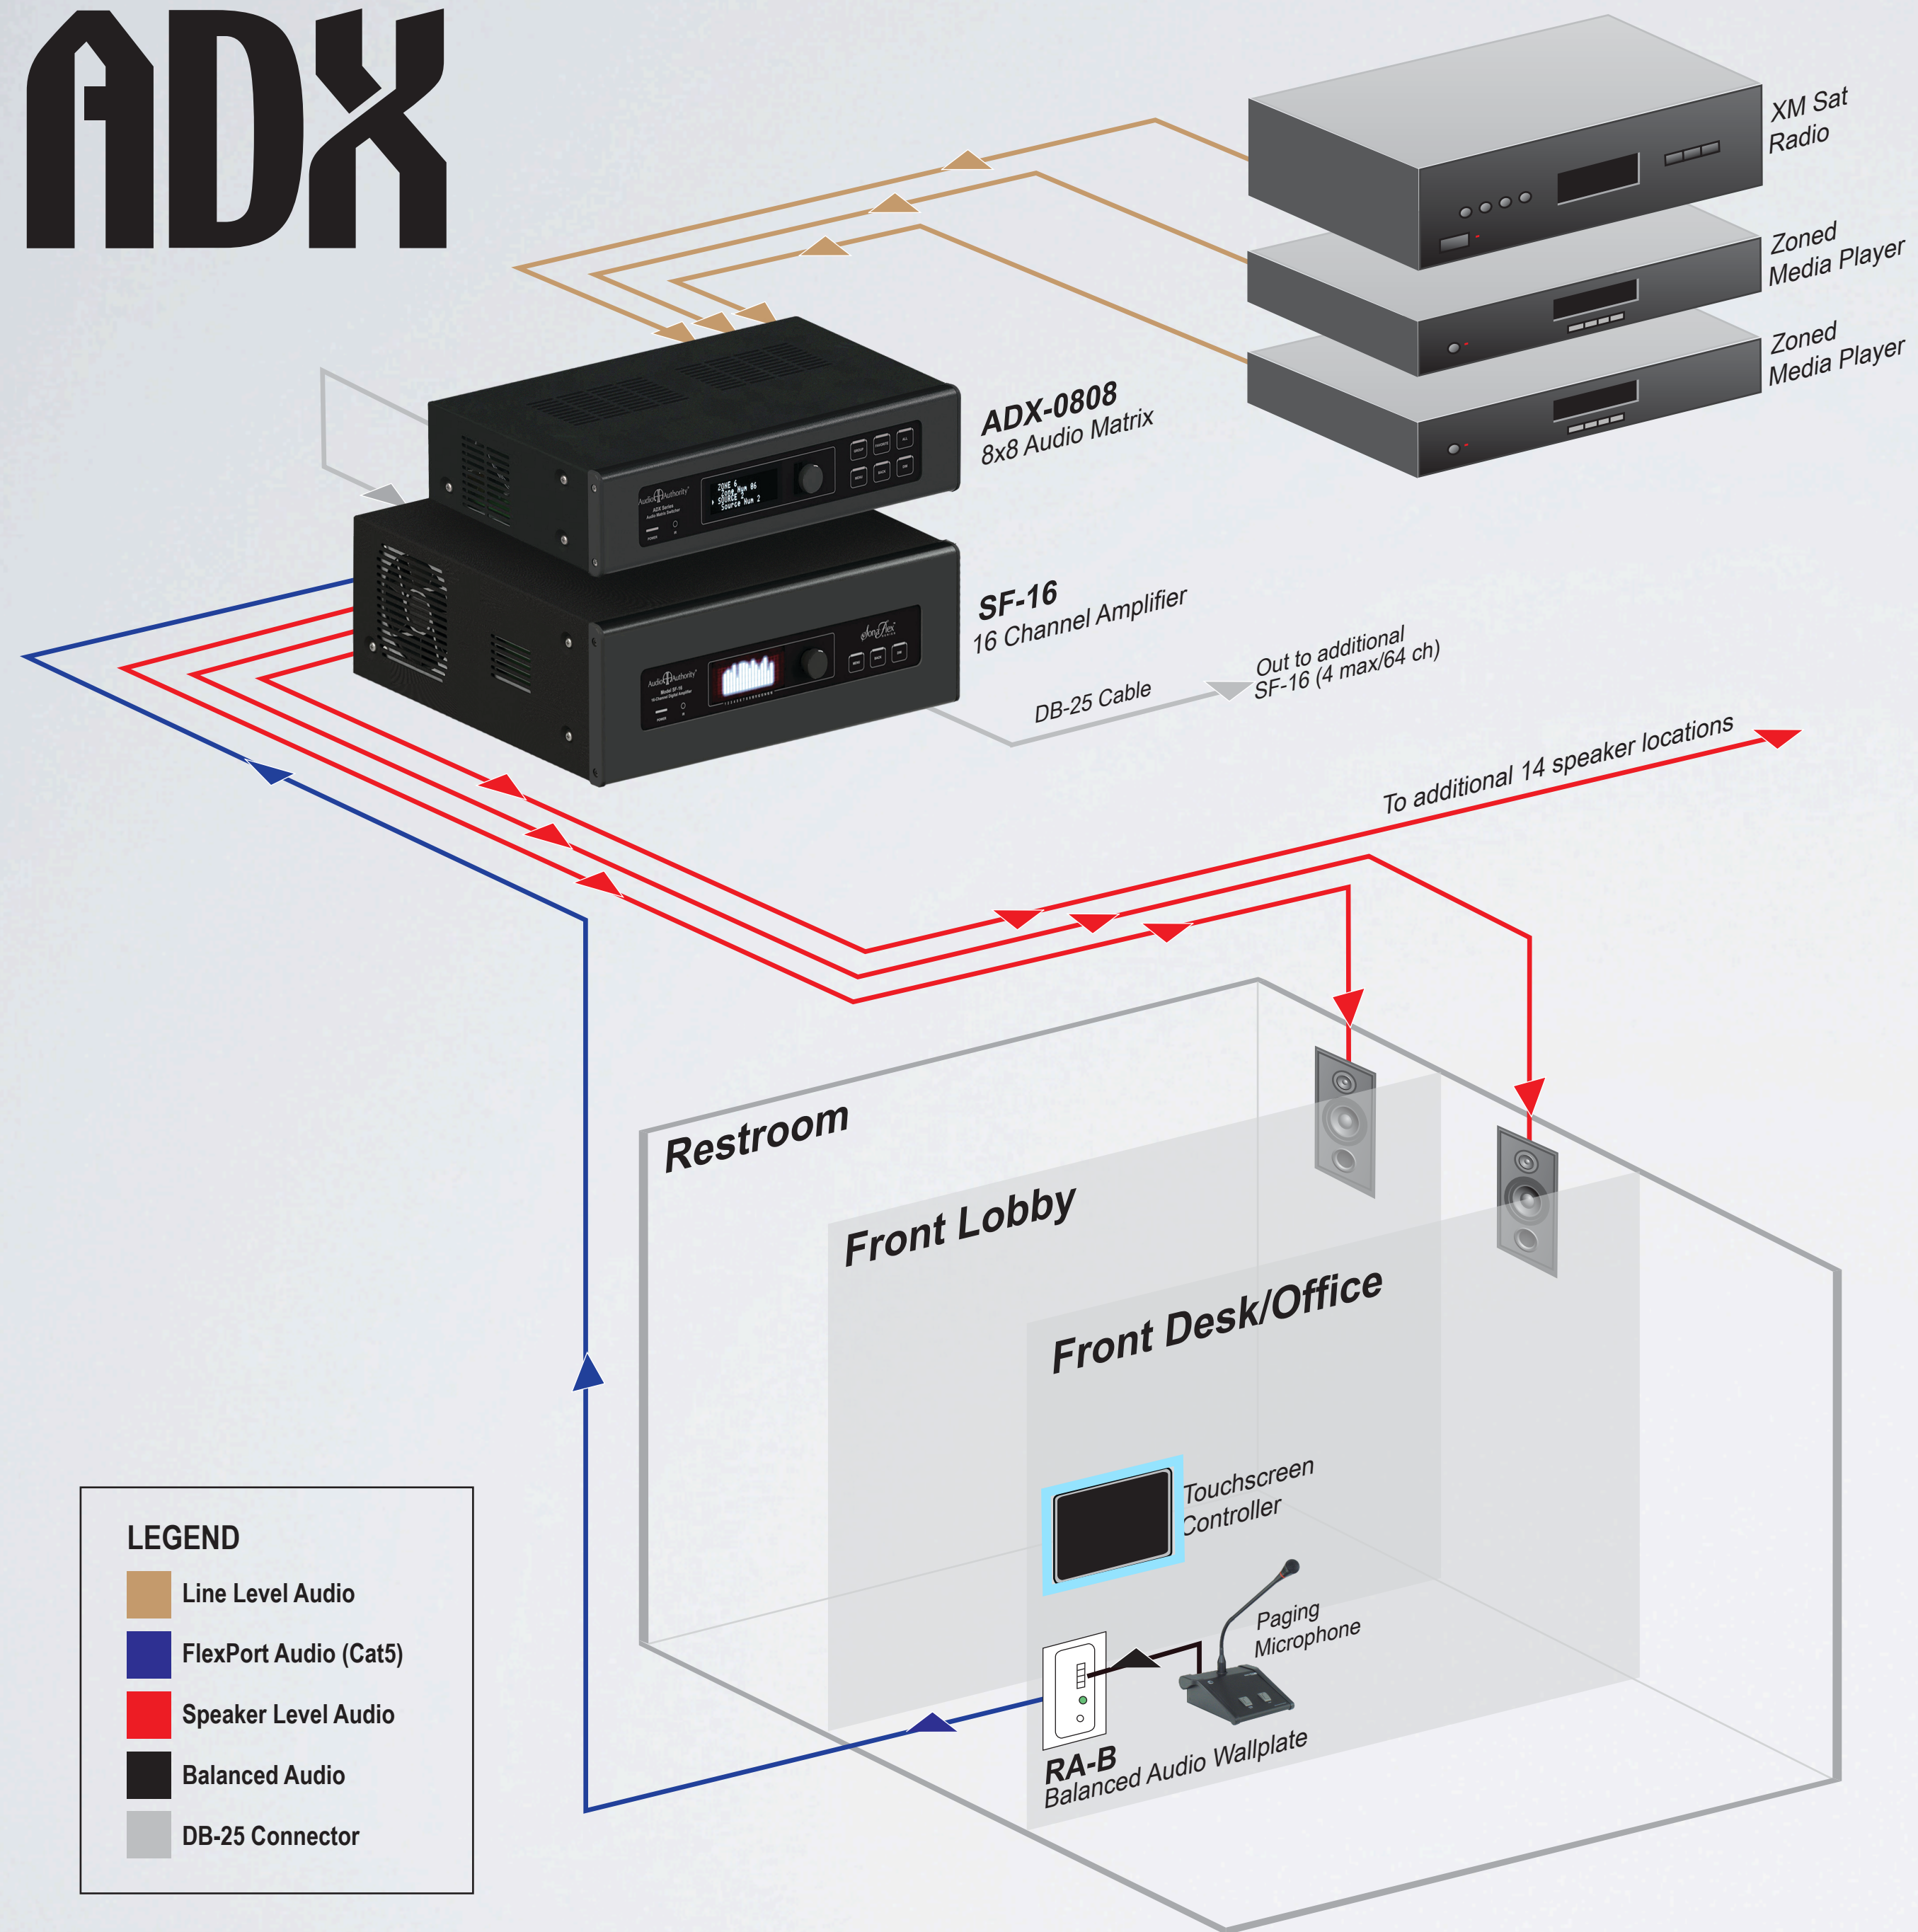

ADX/SF-16 Distributed Audio

- ADX routes 3 audio sources to 8 areas
- SF-16 Amplifier delivers 60W per channel to speakers throughout the facility

LEGEND

- Line Level Audio
- FlexPort Audio (Cat5)
- Speaker Level Audio
- Balanced Audio
- DB-25 Connector

ADX

HOTEL APPLICATION

ADX/SF-16 Distributed Audio

- ADX routes 3 audio sources to 8 areas
- SF-16 Amplifier delivers 60W per channel to speakers throughout the facility
- Paging announcements are issued from the front desk to select areas using a push-to-talk mic connected to the RA-B wallplate and the SF-16

LEGEND

- Line Level Audio
- FlexPort Audio (Cat5)
- Speaker Level Audio
- Balanced Audio
- DB-25 Connector

ADX

HOTEL APPLICATION

ADX/SF-16 Distributed Audio

- ADX routes 3 audio sources to 8 areas
- SF-16 Amplifier delivers 60W per channel to speakers throughout the facility
- Paging announcements are issued from the front desk to select areas using a push-to-talk mic connected to the RA-B wallplate and the SF-16
- 3rd party touchscreen controls all switching and audio sources

ADX

RESTAURANT/BAR APPLICATION

ADX/SF-16 Distributed Audio

LEGEND

- Line Level Audio
- FlexPort Audio (Cat5)
- Speaker Level Audio
- Balanced Audio
- DB-25 Connector

ADX

RESTAURANT/BAR APPLICATION

ADX/SF-16 Distributed Audio