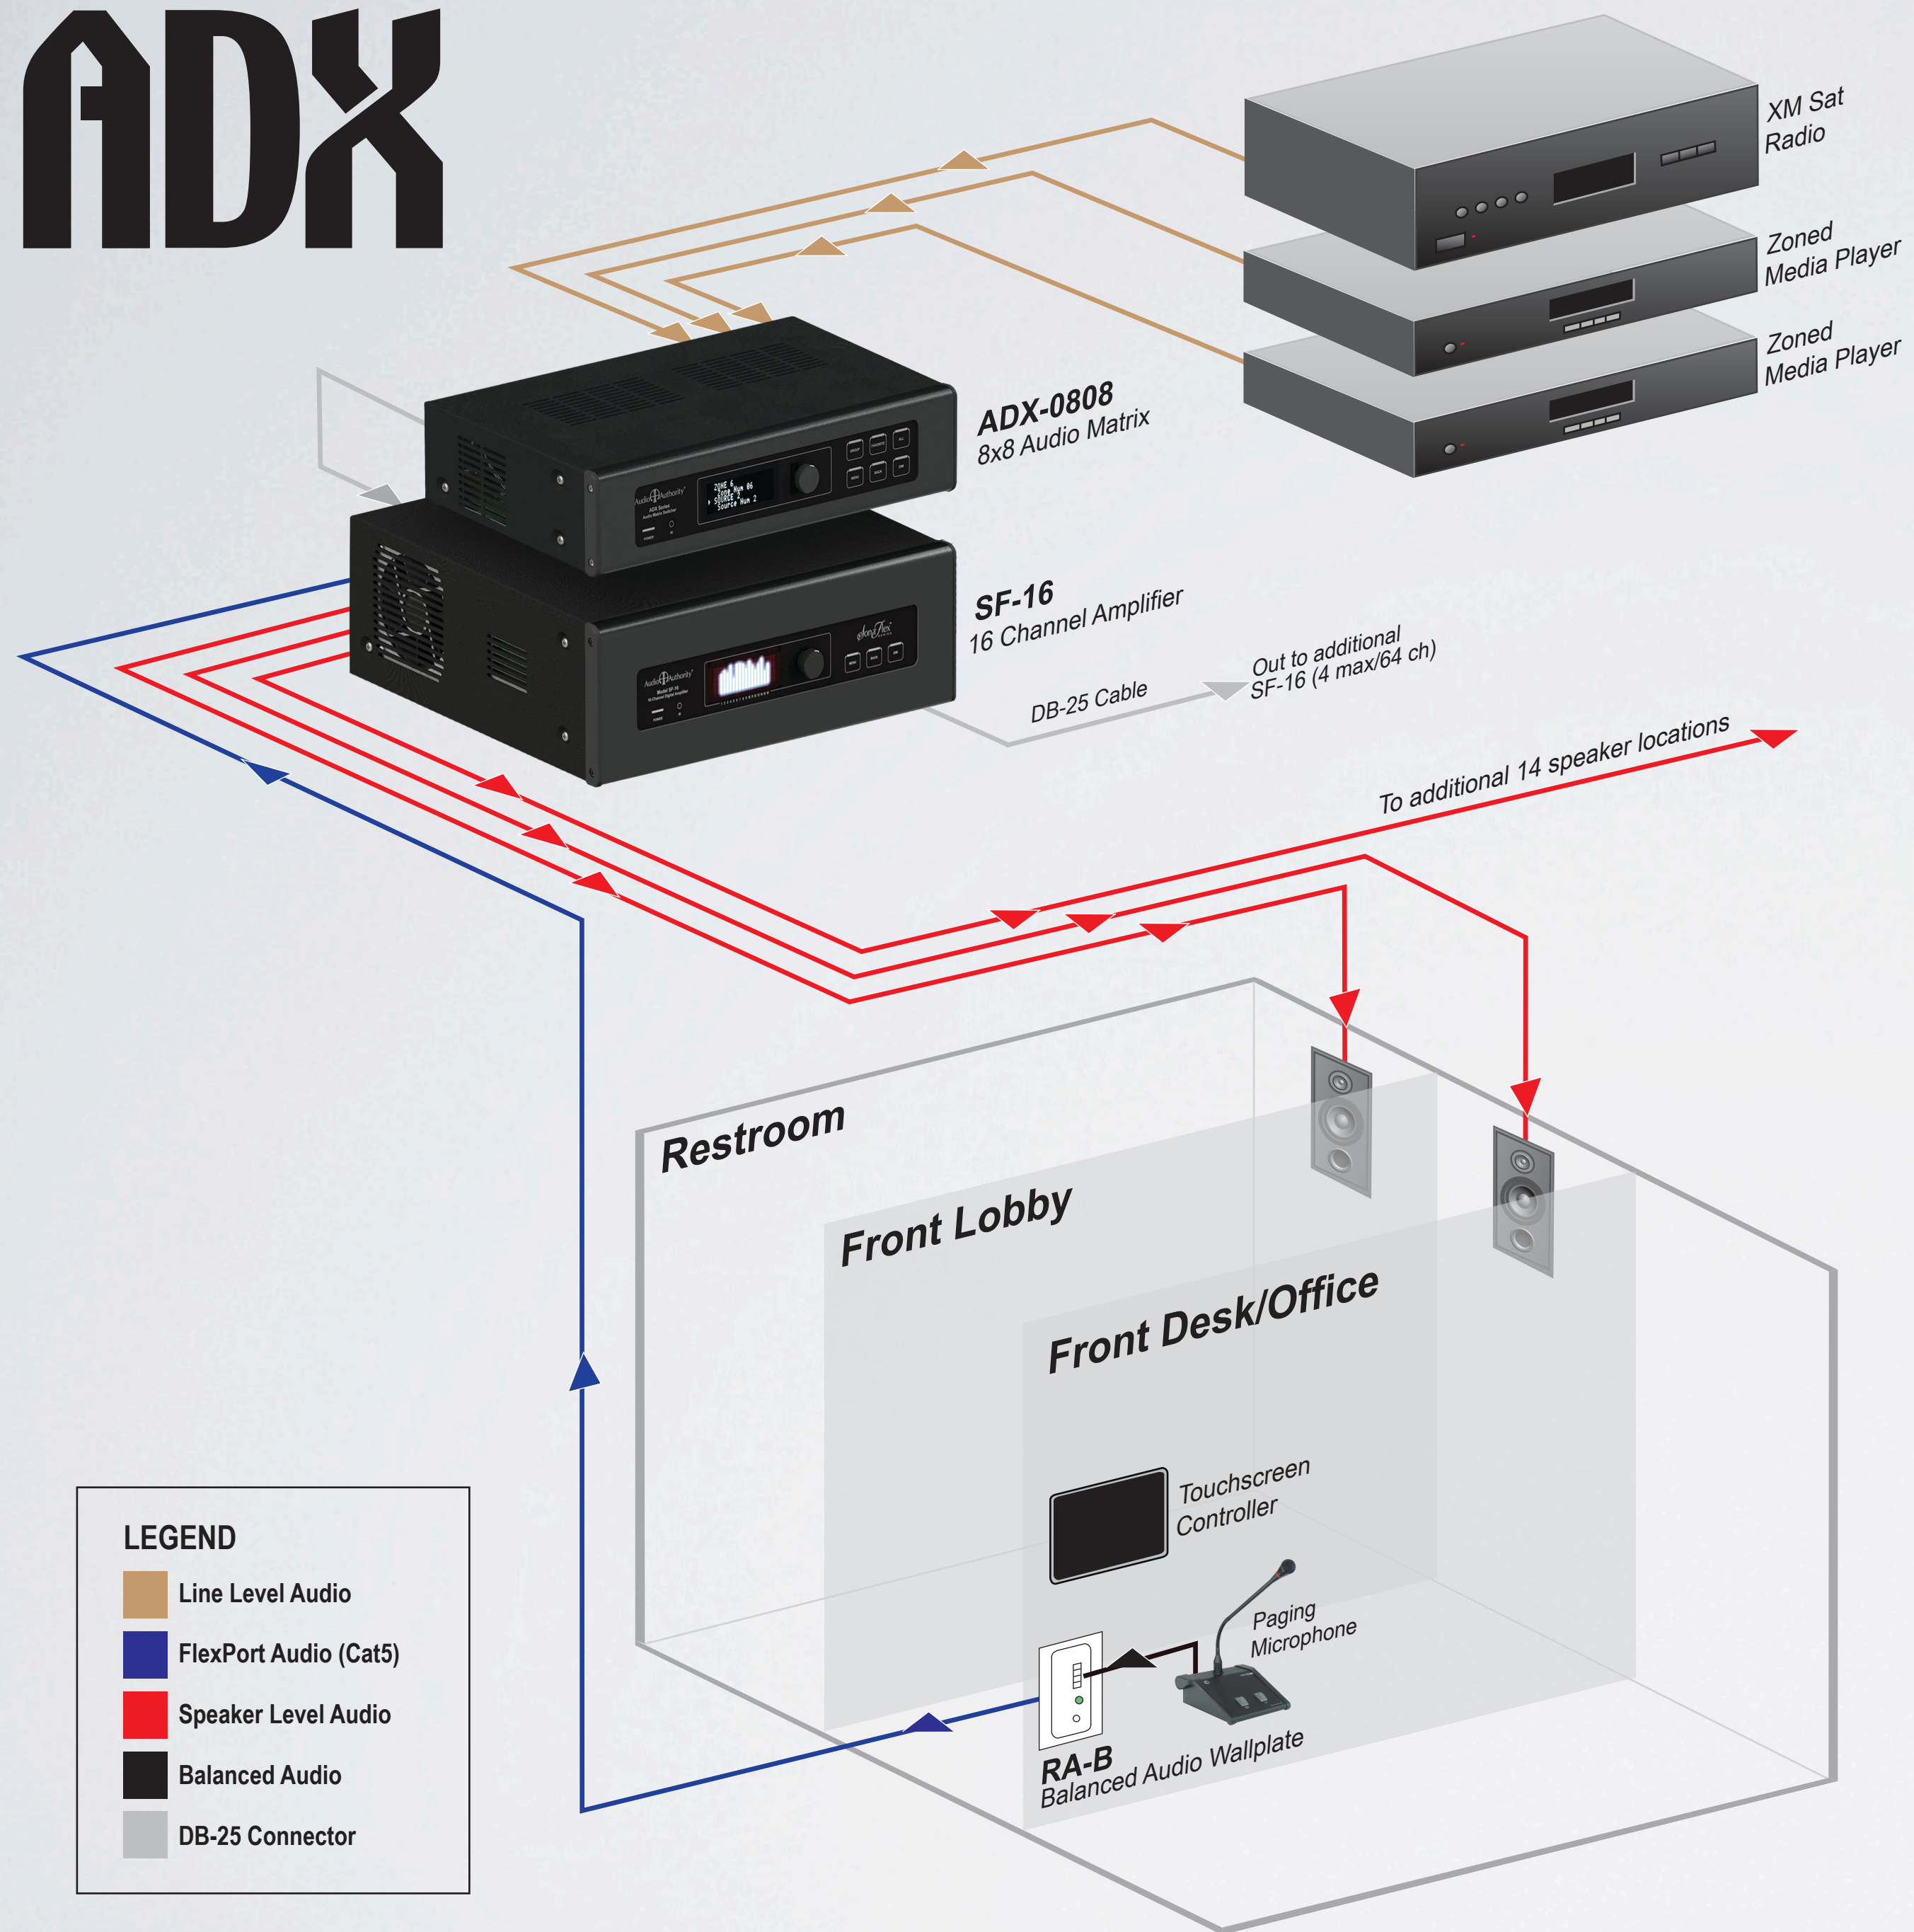

LEGEND

- Line Level Audio
- FlexPort Audio (Cat5)
- Speaker Level Audio
- DB-25 Connector

ADX

RESIDENTIAL APPLICATION

ADX/SF-16 Whole-House Audio

- ADX routes 8 audio sources to 8 zones
- SF-16 Amplifier delivers 60W per channel to speakers throughout the house
- Local mp3 players in the kid's and master bedrooms override whole-house audio system via RA-U wallplates and the SF-16 amplifier
- 3rd party touchscreen controls all switching, local source override and audio sources

ADX

HOTEL APPLICATION

ADX/SF-16 Distributed Audio

ADX

HOTEL APPLICATION

ADX/SF-16 Distributed Audio

- ADX routes 3 audio sources to 8 areas

HOTEL APPLICATION

ADX/SF-16 Distributed Audio

- ADX routes 3 audio sources to 8 areas
- SF-16 Amplifier delivers 60W per channel to speakers throughout the facility

LEGEND

- Line Level Audio
- FlexPort Audio (Cat5)
- Speaker Level Audio
- Balanced Audio
- DB-25 Connector

ADX

HOTEL APPLICATION

ADX/SF-16 Distributed Audio

- ADX routes 3 audio sources to 8 areas
- SF-16 Amplifier delivers 60W per channel to speakers throughout the facility
- Paging announcements are issued from the front desk to select areas using a push-to-talk mic connected to the RA-B wallplate and the SF-16