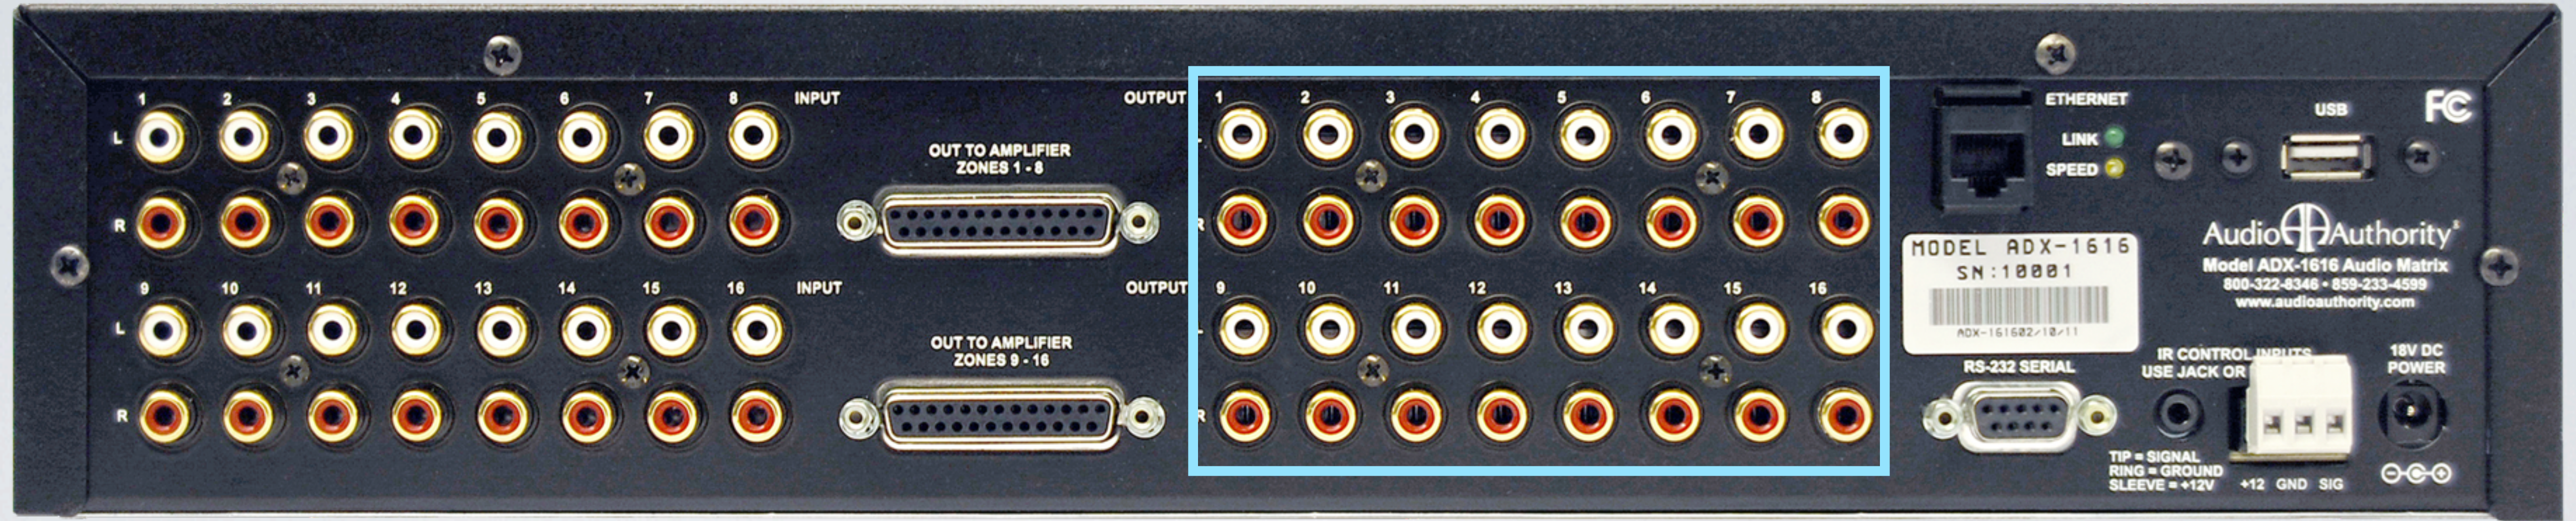

ADX

Audio  Authority[®]

ADX Audio Matrix Switcher

ADX

8 or 16 stereo RCA inputs

ADX

8 or 16 stereo RCA outputs

ADX

Quick-connect DB-25 output to Audio Authority SF-16 16 Channel Amplifier

ADX

10-band graphic EQ per zone output

ADX

IR, RS-232 and Ethernet control options

ADX

Control the ADX with Audio Authority's new iPhone/iPad app

ADX

Control the ADX with Audio Authority's new iPhone/iPad app

- Free download: Available on Apple App Store October 20 | 1
- Real-time control of ZQ 10-band EQ per zone
- Zone and source selection, volume, muting, tone controls with status feedback

ADX PRODUCT APPLICATIONS

RESIDENTIAL APPLICATION

ADX/SF-16 Whole-House Audio

LEGEND

- Line Level Audio
- FlexPort Audio (Cat5)
- Speaker Level Audio
- DB-25 Connector

RESIDENTIAL APPLICATION

ADX/SF-16 Whole-House Audio