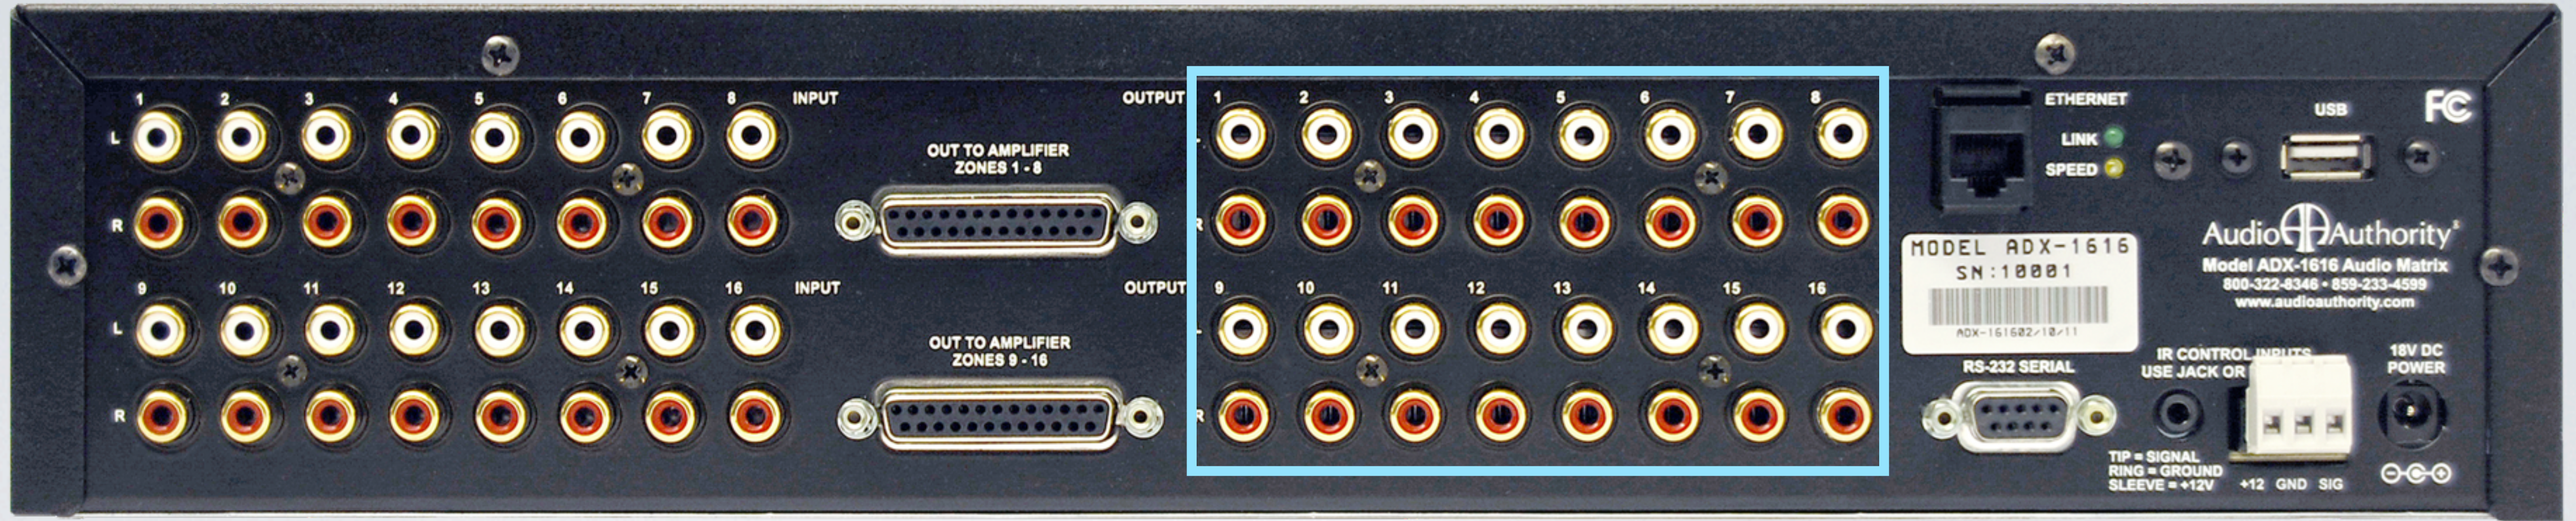

ADX

Audio  Authority[®]

ADX Audio Matrix Switcher

ADX

8 or 16 stereo RCA inputs

ADX

8 or 16 stereo RCA outputs

ADX

Quick-connect DB-25 output to Audio Authority SF-16 16 Channel Amplifier

ADX

10-band graphic EQ per zone output

ADX

IR, RS-232 and Ethernet control options

ADX

Control the ADX with Audio Authority's new iPhone/iPad app

ADX

Control the ADX with Audio Authority's new iPhone/iPad app

- Free download: Available on Apple App Store October 20 | 1
- Real-time control of ZQ 10-band EQ per zone
- Zone and source selection, volume, muting, tone controls with status feedback

ADX PRODUCT APPLICATIONS

RESIDENTIAL APPLICATION

ADX/SF-16 Whole-House Audio

LEGEND

- Line Level Audio
- FlexPort Audio (Cat5)
- Speaker Level Audio
- DB-25 Connector

RESIDENTIAL APPLICATION

ADX/SF-16 Whole-House Audio