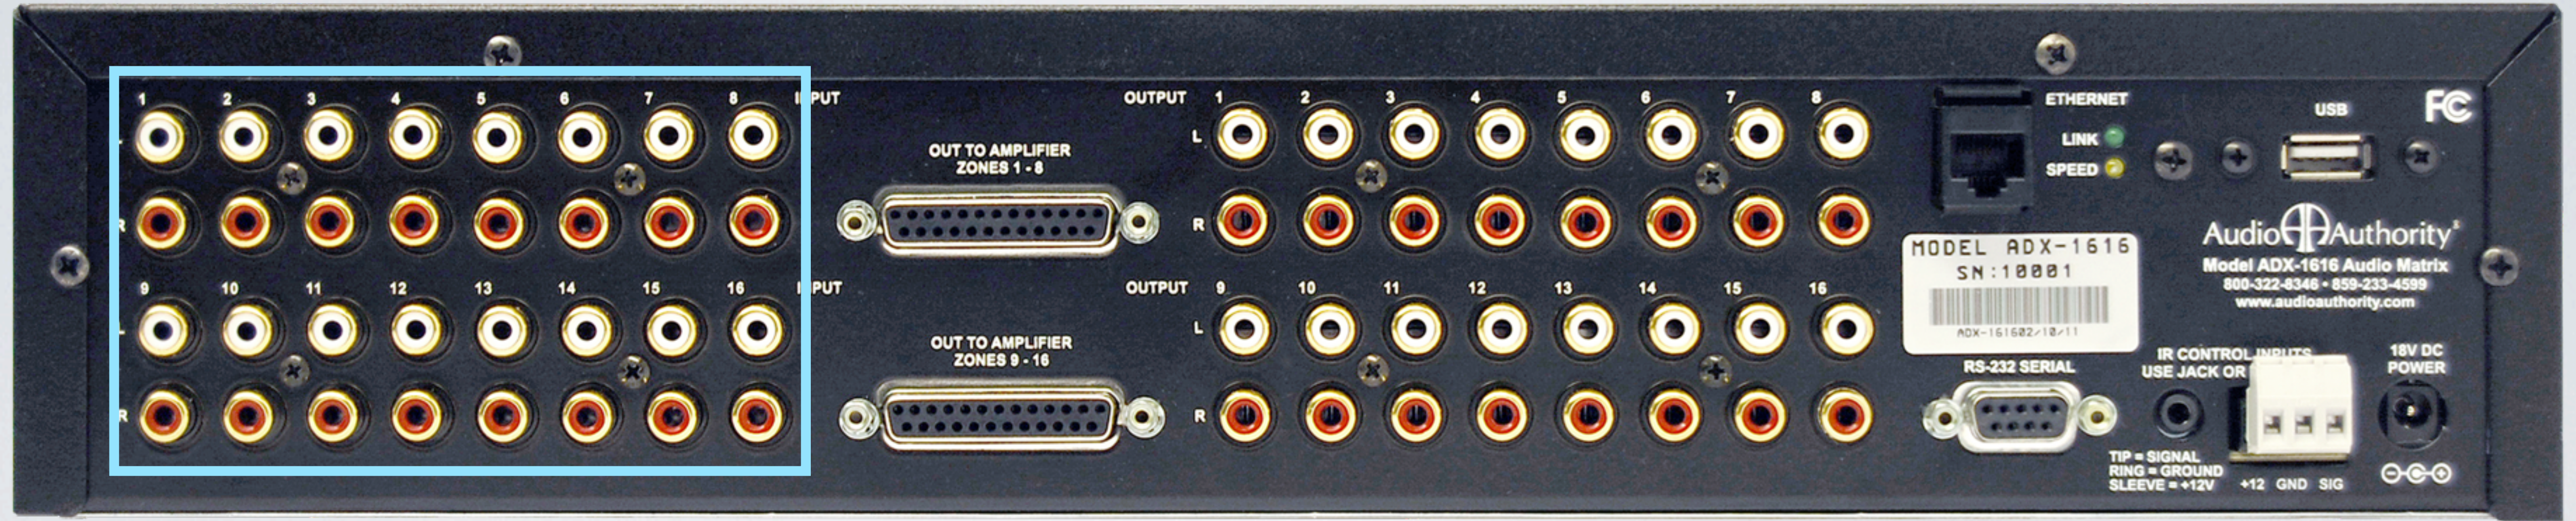

ADX

Audio  Authority[®]

ADX Audio Matrix Switcher

ADX

8 or 16 stereo RCA inputs

ADX

8 or 16 stereo RCA outputs

ADX

Quick-connect DB-25 output to Audio Authority SF-16 16 Channel Amplifier

ADX

10-band graphic EQ per zone output

ADX

IR, RS-232 and Ethernet control options

ADX

Control the ADX with Audio Authority's new iPhone/iPad app

ADX

Control the ADX with Audio Authority's new iPhone/iPad app

- Free download: Available on Apple App Store October 20 | 1
- Real-time control of ZQ 10-band EQ per zone
- Zone and source selection, volume, muting, tone controls with status feedback

ADX PRODUCT APPLICATIONS

RESIDENTIAL APPLICATION

ADX/SF-16 Whole-House Audio

LEGEND

- Line Level Audio
- FlexPort Audio (Cat5)
- Speaker Level Audio
- DB-25 Connector

RESIDENTIAL APPLICATION

ADX/SF-16 Whole-House Audio