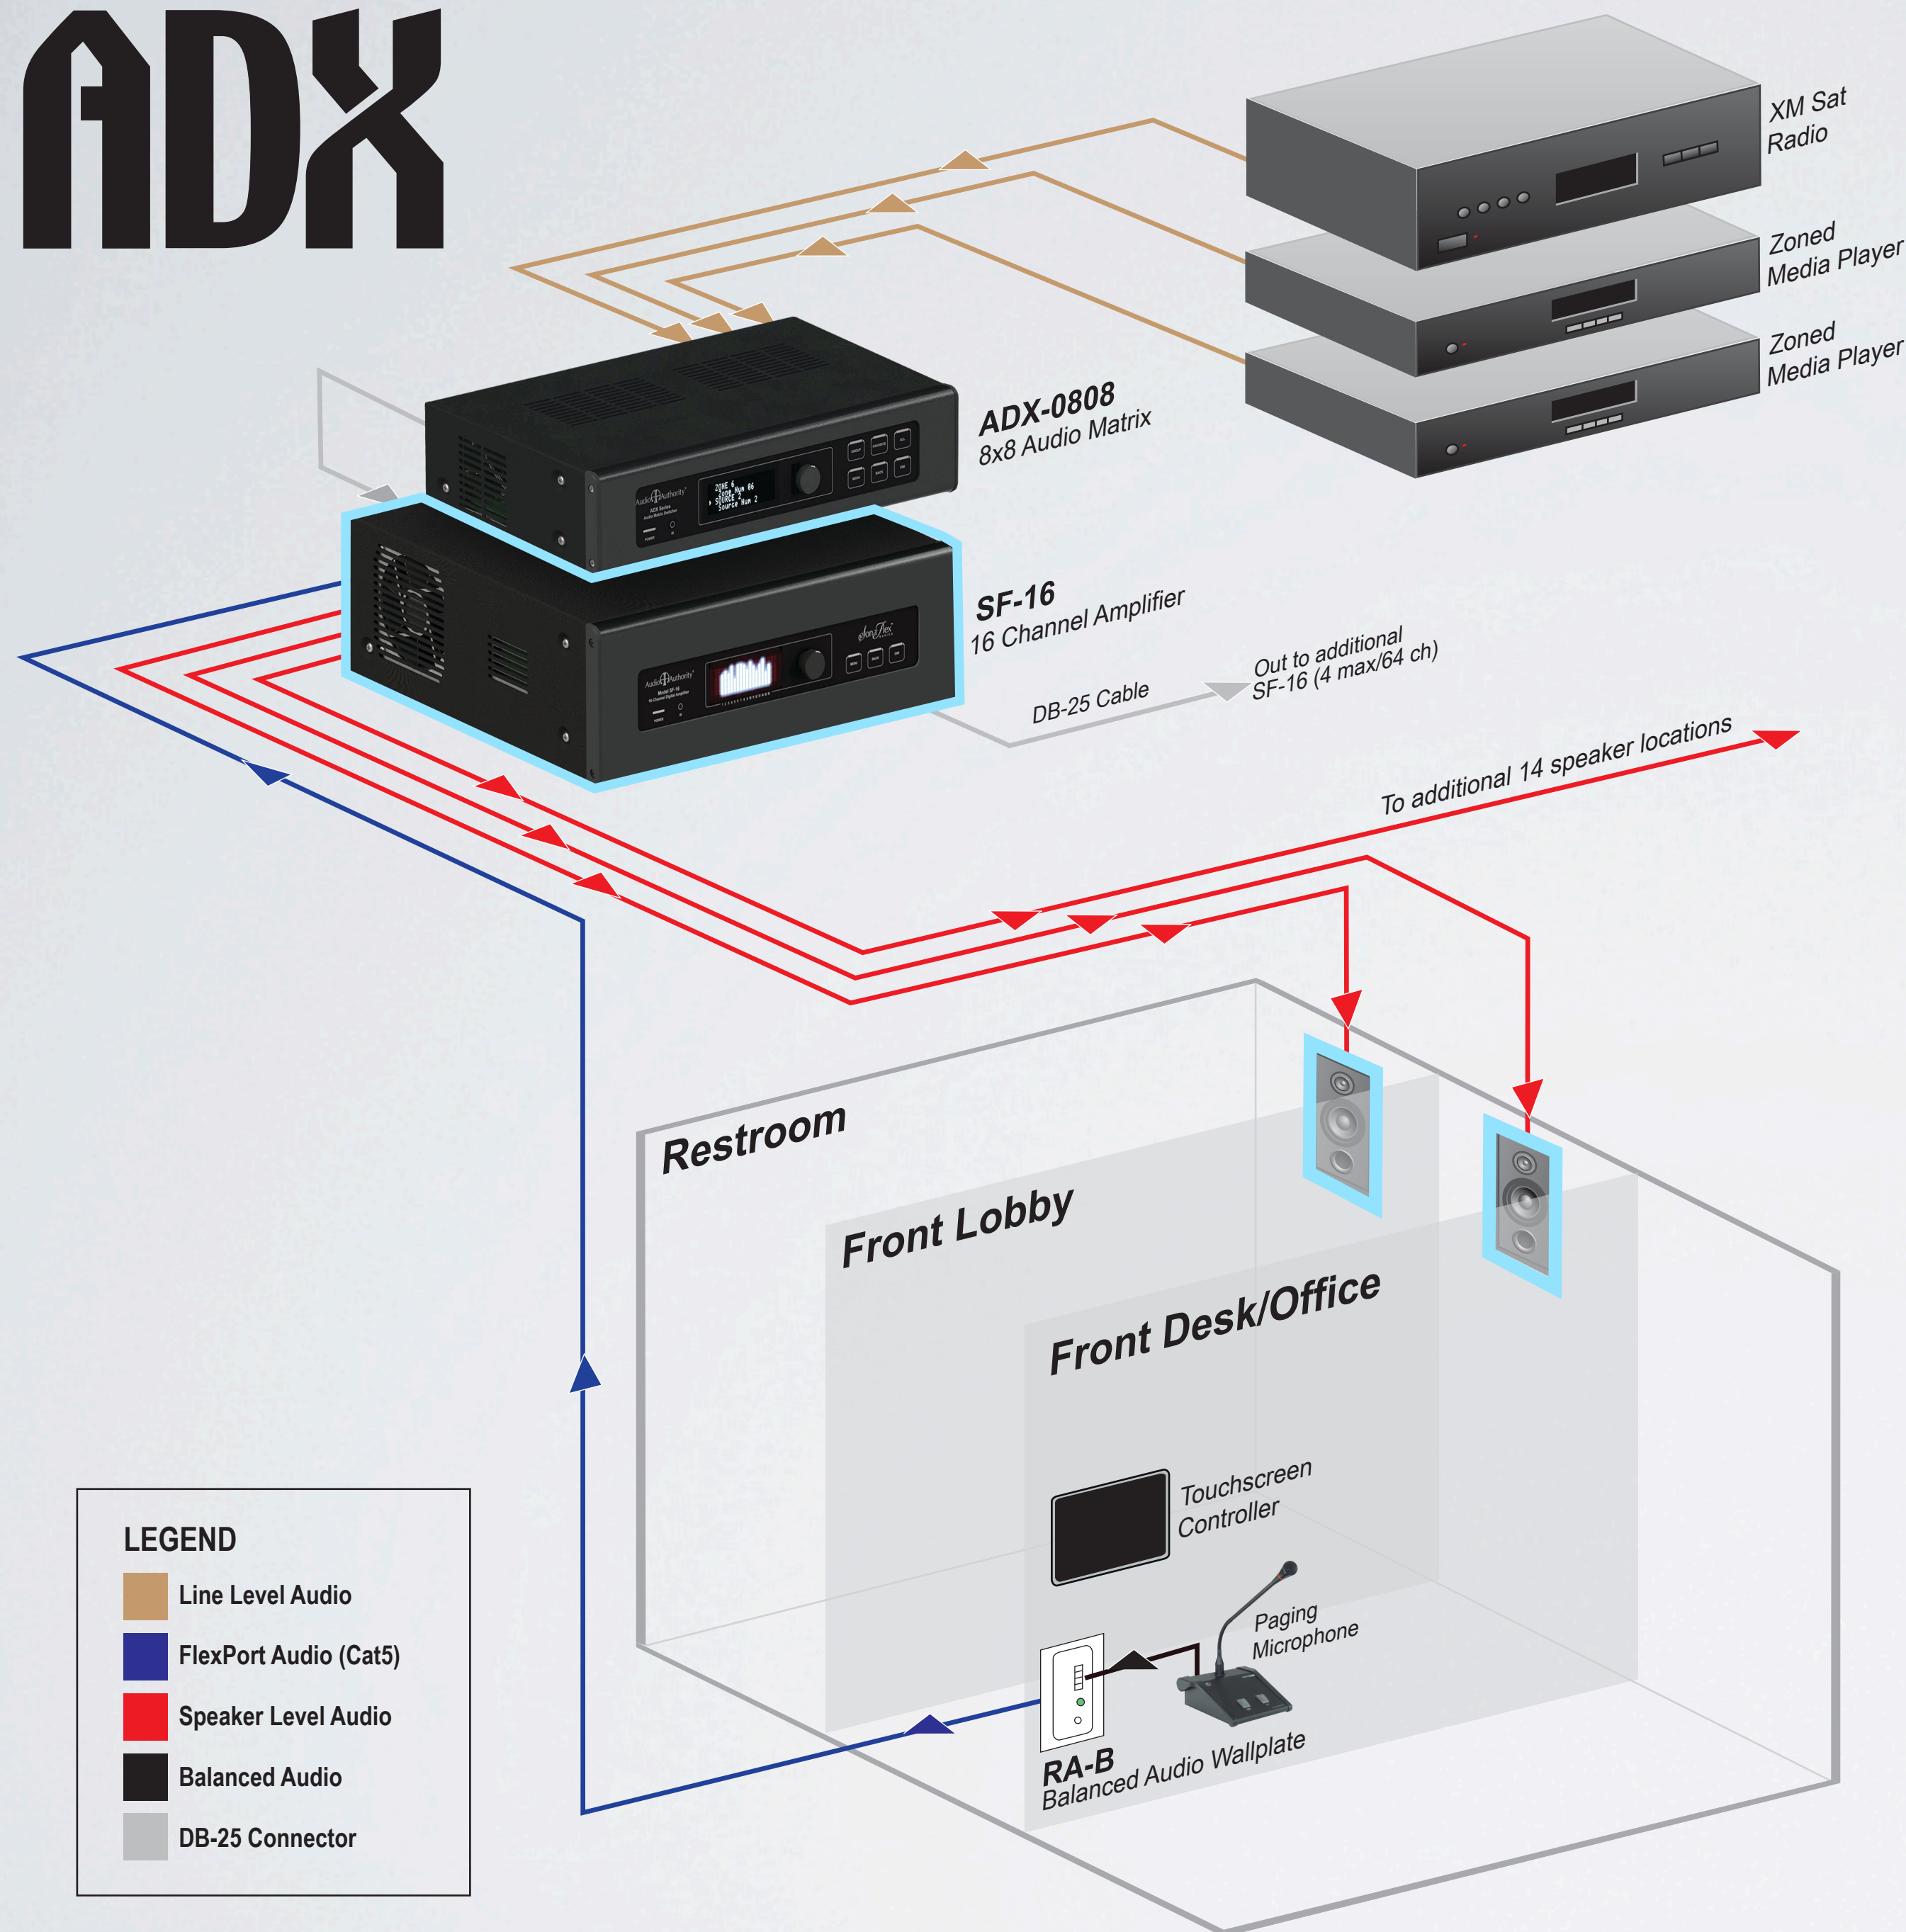

ADX

HOTEL APPLICATION

ADX/SF-16 Distributed Audio

ADX

HOTEL APPLICATION

ADX/SF-16 Distributed Audio

- ADX routes 3 audio sources to 8 areas

HOTEL APPLICATION

ADX/SF-16 Distributed Audio

- ADX routes 3 audio sources to 8 areas
- SF-16 Amplifier delivers 60W per channel to speakers throughout the facility

LEGEND

- Line Level Audio
- FlexPort Audio (Cat5)
- Speaker Level Audio
- Balanced Audio
- DB-25 Connector

ADX

HOTEL APPLICATION

ADX/SF-16 Distributed Audio

- ADX routes 3 audio sources to 8 areas
- SF-16 Amplifier delivers 60W per channel to speakers throughout the facility
- Paging announcements are issued from the front desk to select areas using a push-to-talk mic connected to the RA-B wallplate and the SF-16

LEGEND

- Line Level Audio
- FlexPort Audio (Cat5)
- Speaker Level Audio
- Balanced Audio
- DB-25 Connector

ADX

HOTEL APPLICATION

ADX/SF-16 Distributed Audio

- ADX routes 3 audio sources to 8 areas
- SF-16 Amplifier delivers 60W per channel to speakers throughout the facility
- Paging announcements are issued from the front desk to select areas using a push-to-talk mic connected to the RA-B wallplate and the SF-16
- 3rd party touchscreen controls all switching and audio sources