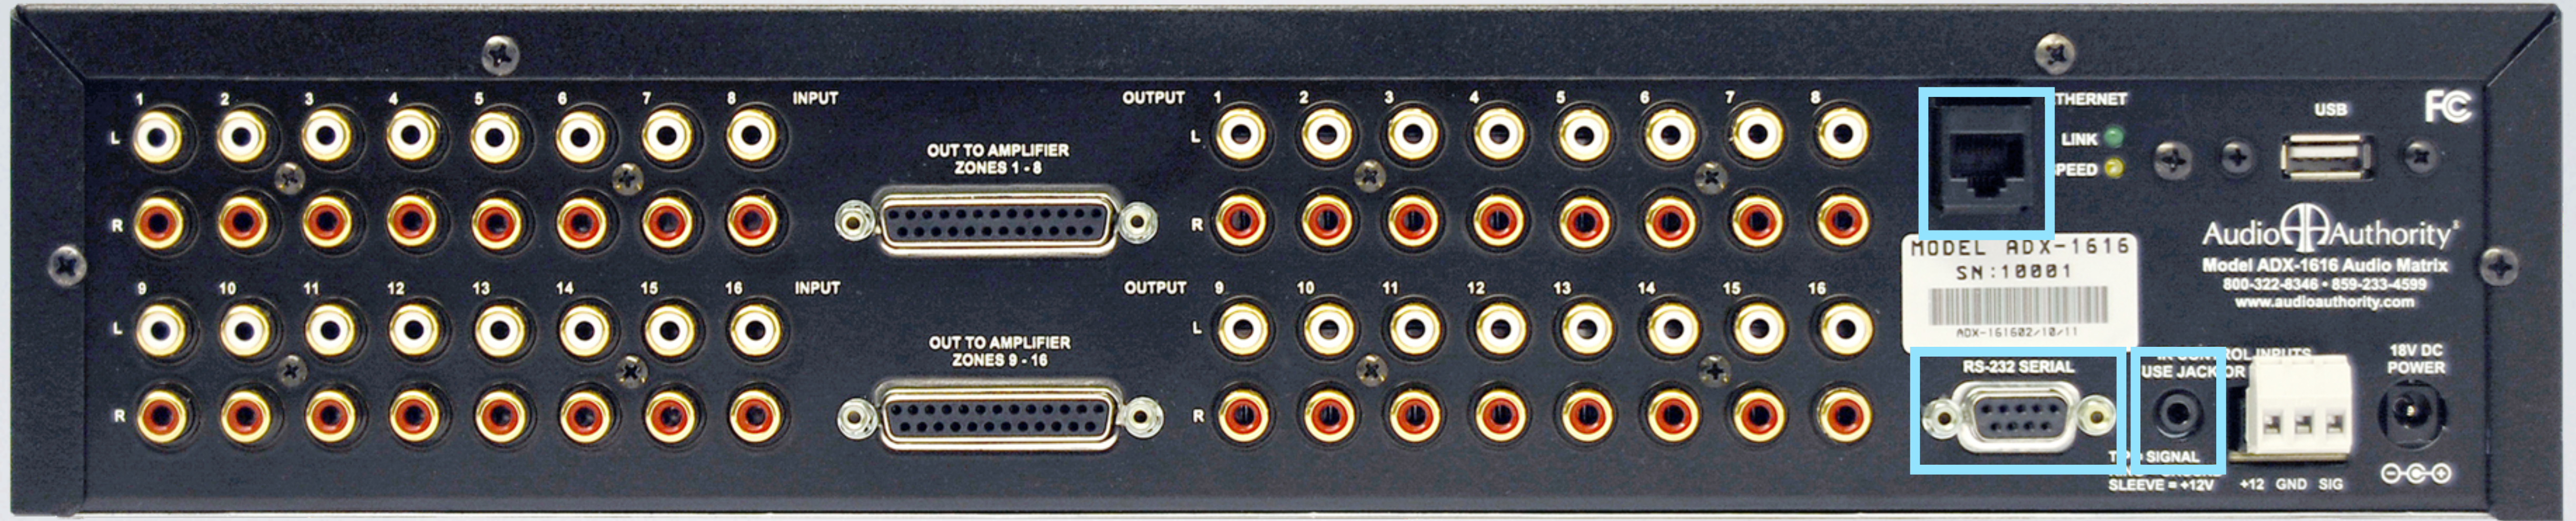

ADX

Audio  Authority[®]

ADX Audio Matrix Switcher

ADX

8 or 16 stereo RCA inputs

ADX

8 or 16 stereo RCA outputs

ADX

Quick-connect DB-25 output to Audio Authority SF-16 16 Channel Amplifier

ADX

10-band graphic EQ per zone output

ADX

IR, RS-232 and Ethernet control options

ADX

Control the ADX with Audio Authority's new iPhone/iPad app

ADX PRODUCT APPLICATIONS

RESIDENTIAL APPLICATION

ADX/SF-16 Whole-House Audio

LEGEND

- Line Level Audio
- FlexPort Audio (Cat5)
- Speaker Level Audio
- DB-25 Connector

RESIDENTIAL APPLICATION

ADX/SF-16 Whole-House Audio