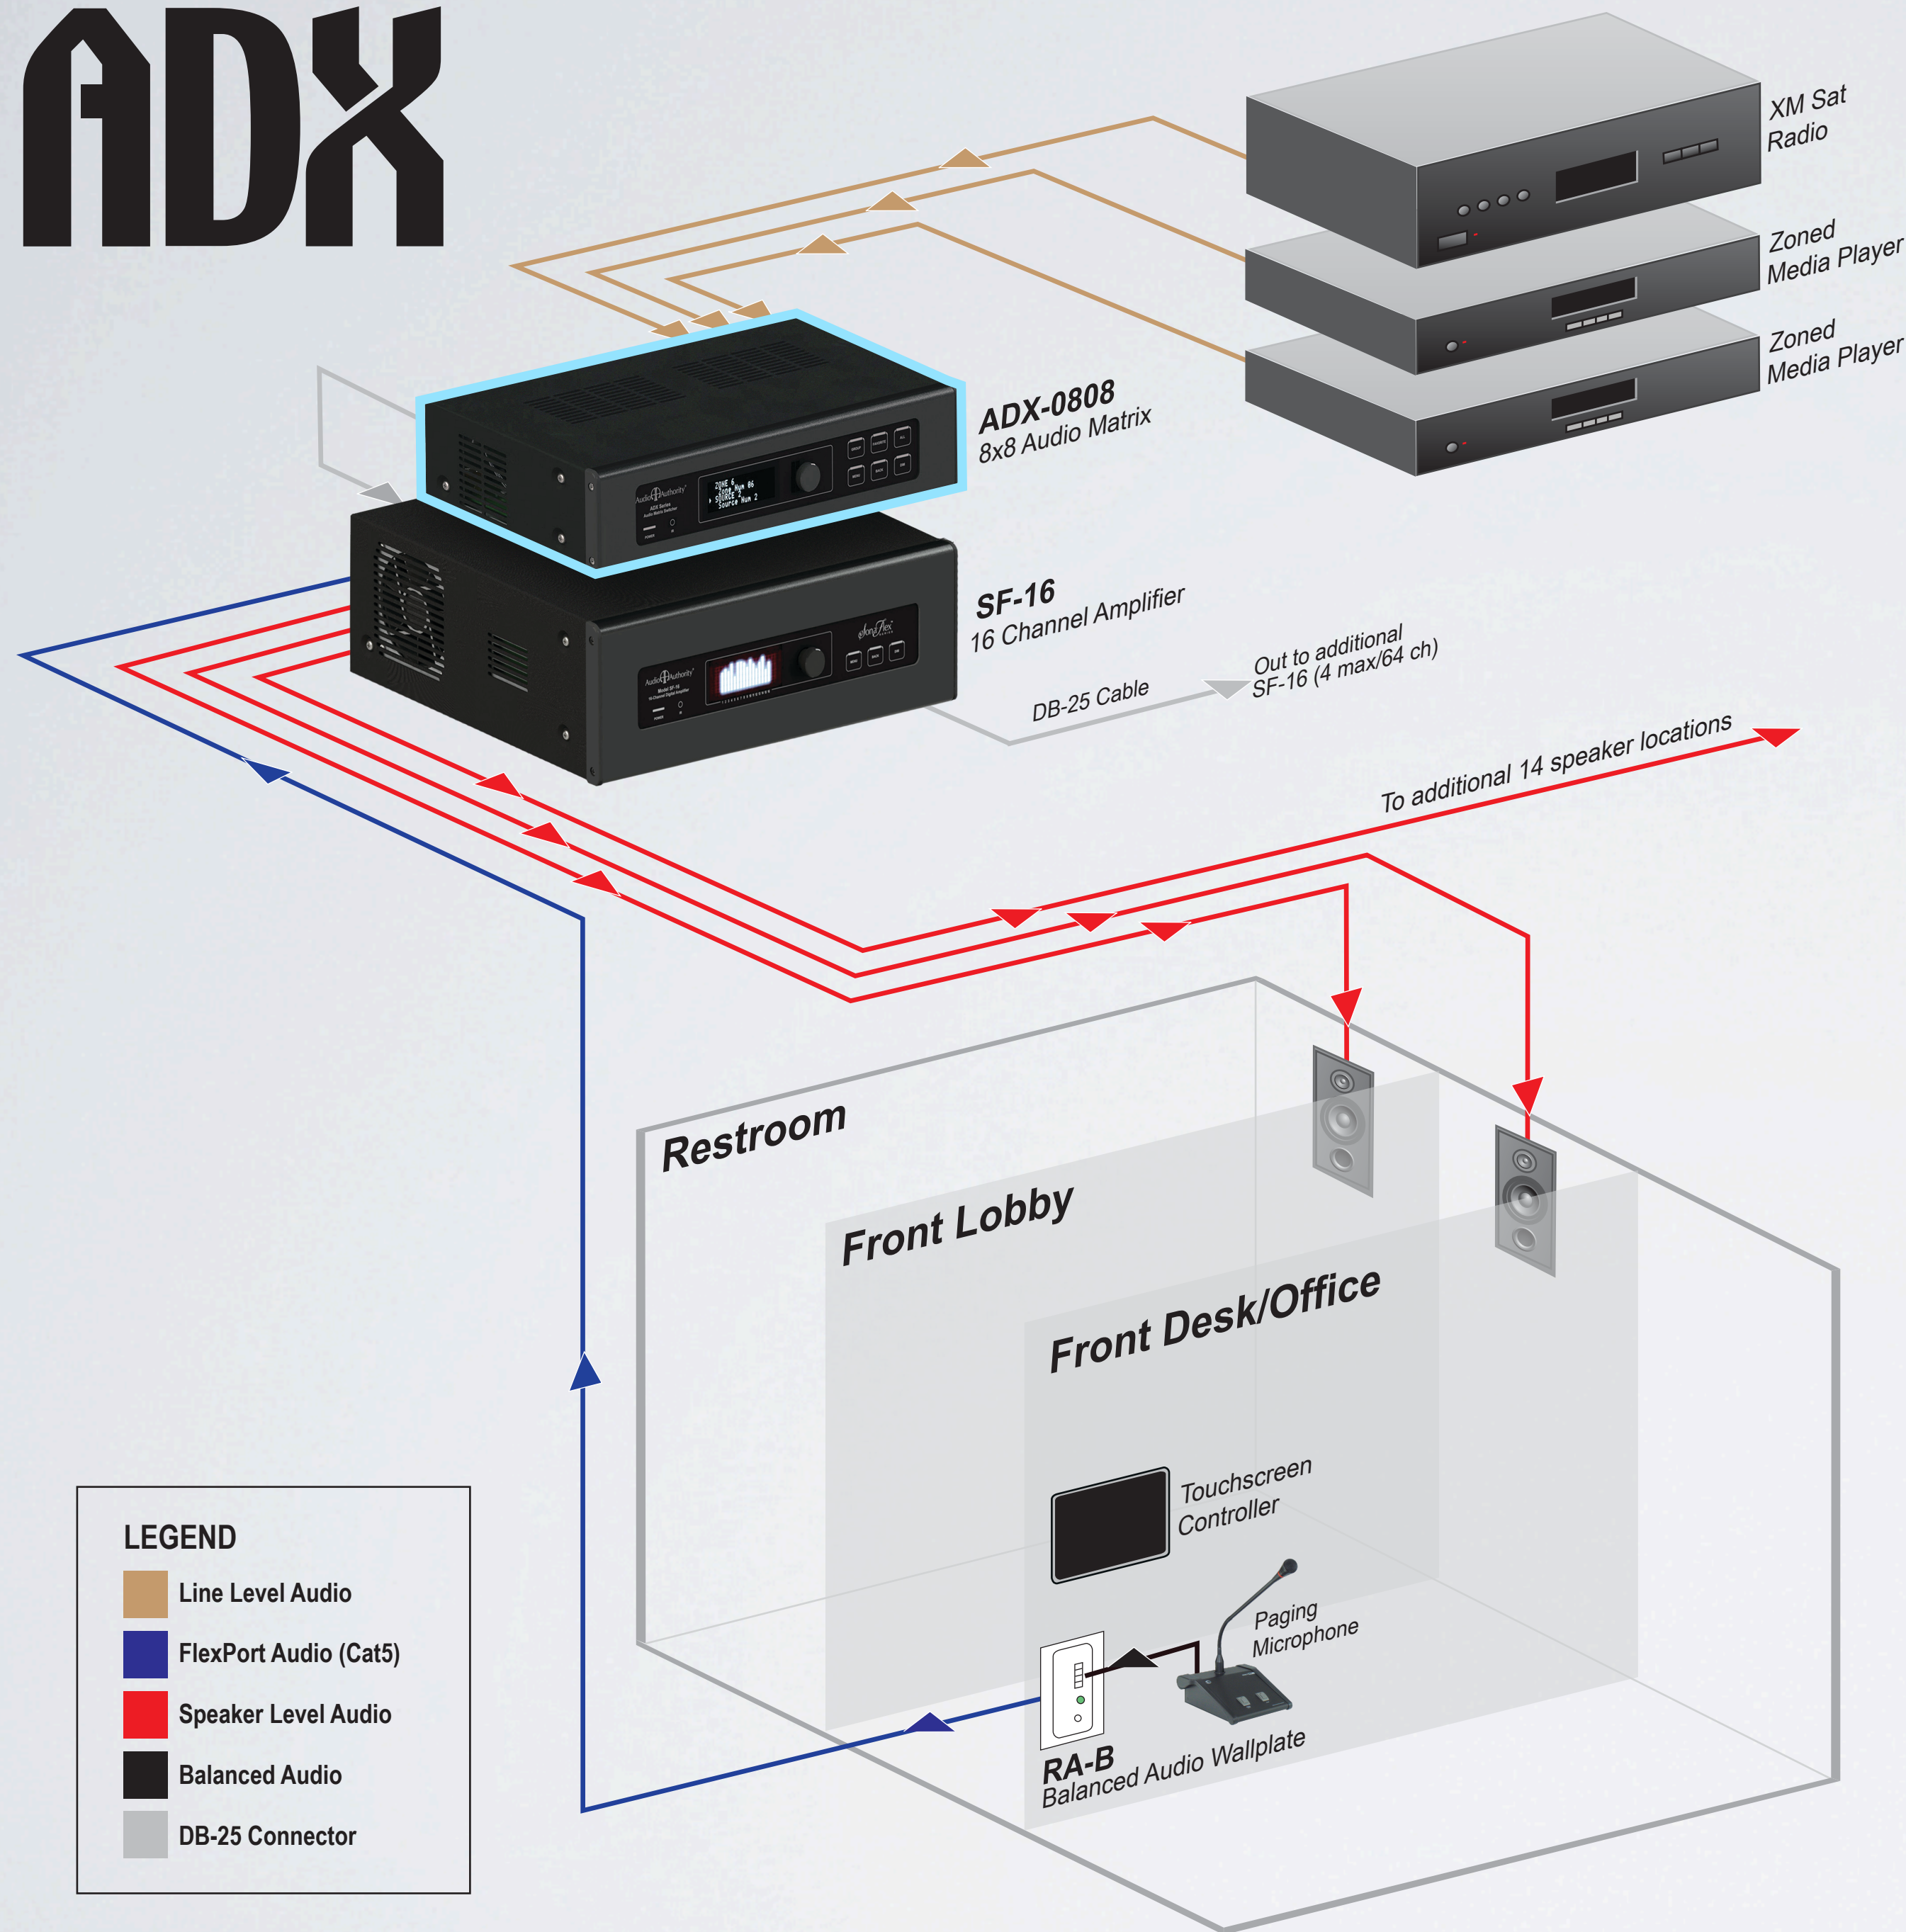

ADX

HOTEL APPLICATION

ADX/SF-16 Distributed Audio

ADX

HOTEL APPLICATION

ADX/SF-16 Distributed Audio

- ADX routes 3 audio sources to 8 areas

HOTEL APPLICATION

ADX/SF-16 Distributed Audio

- ADX routes 3 audio sources to 8 areas
- SF-16 Amplifier delivers 60W per channel to speakers throughout the facility

LEGEND

- Line Level Audio
- FlexPort Audio (Cat5)
- Speaker Level Audio
- Balanced Audio
- DB-25 Connector

ADX

HOTEL APPLICATION

ADX/SF-16 Distributed Audio

- ADX routes 3 audio sources to 8 areas
- SF-16 Amplifier delivers 60W per channel to speakers throughout the facility
- Paging announcements are issued from the front desk to select areas using a push-to-talk mic connected to the RA-B wallplate and the SF-16

LEGEND

- Line Level Audio
- FlexPort Audio (Cat5)
- Speaker Level Audio
- Balanced Audio
- DB-25 Connector

ADX

HOTEL APPLICATION

ADX/SF-16 Distributed Audio

- ADX routes 3 audio sources to 8 areas
- SF-16 Amplifier delivers 60W per channel to speakers throughout the facility
- Paging announcements are issued from the front desk to select areas using a push-to-talk mic connected to the RA-B wallplate and the SF-16
- 3rd party touchscreen controls all switching and audio sources