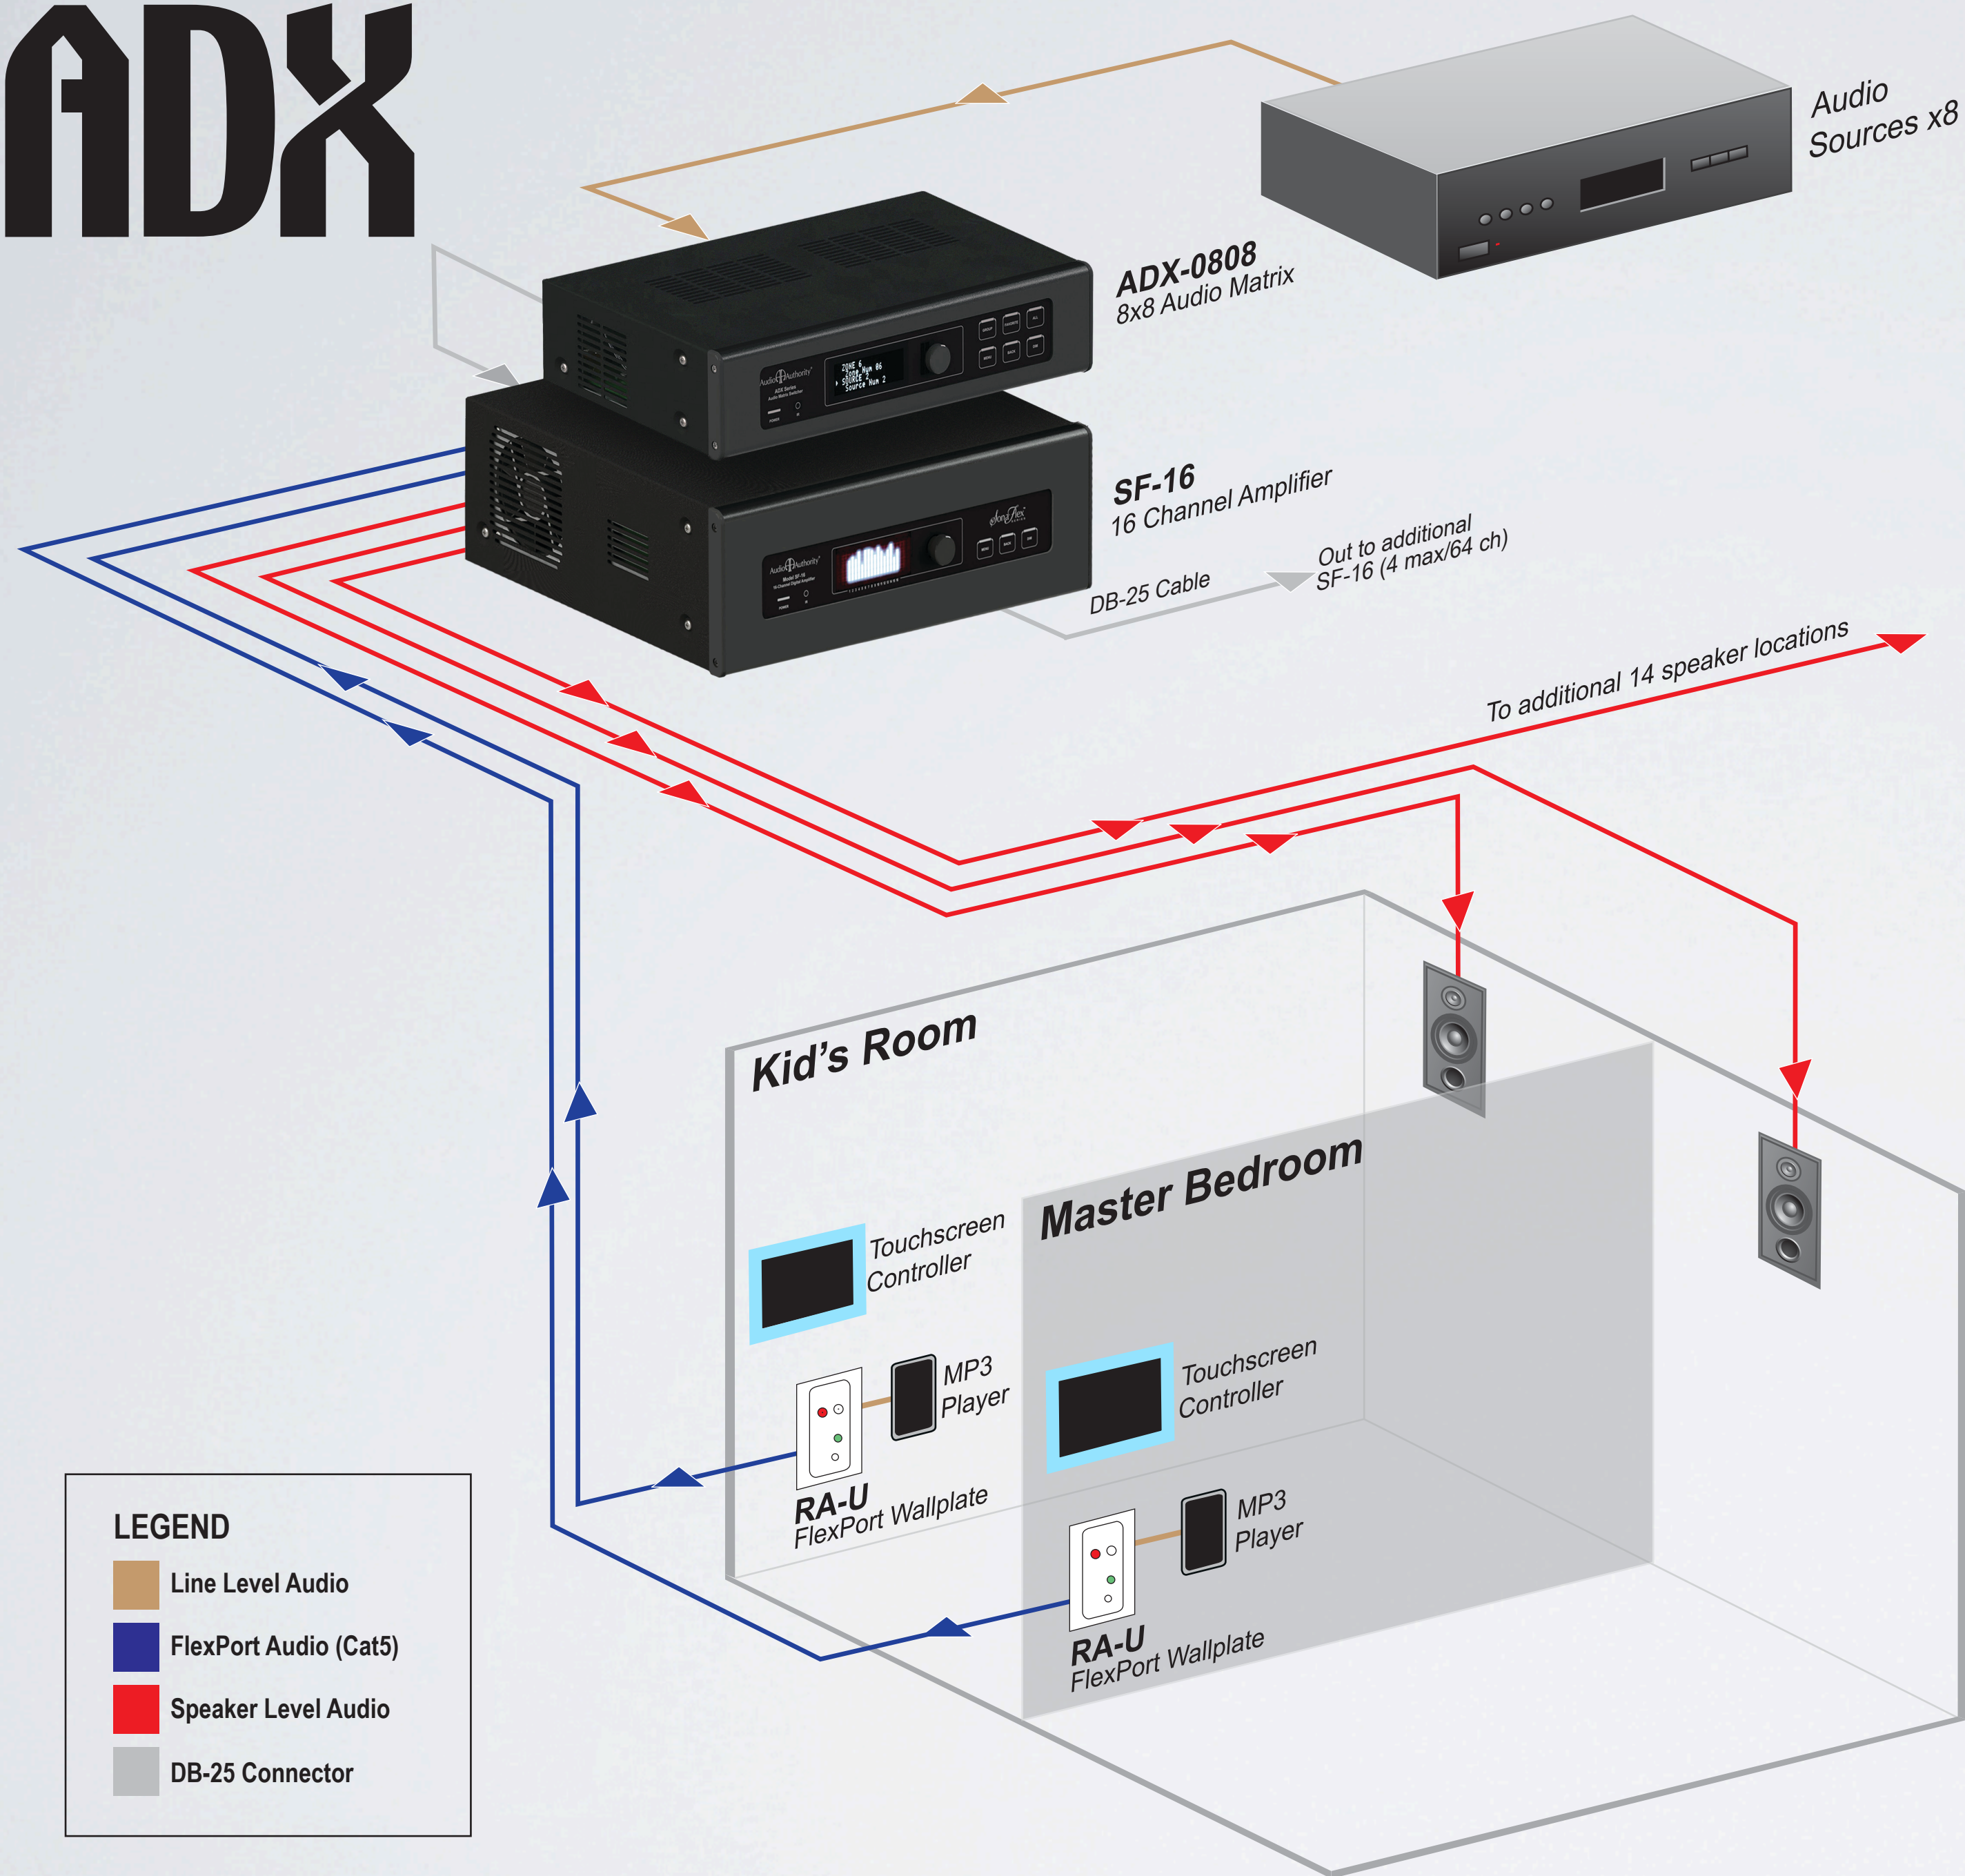

RESIDENTIAL APPLICATION

ADX/SF-16 Whole-House Audio

- ADX routes 8 audio sources to 8 zones
- SF-16 Amplifier delivers 60W per channel to speakers throughout the house
- Local mp3 players in the kid's and master bedrooms override whole-house audio system via RA-U wallplates and the SF-16 amplifier

LEGEND

- Line Level Audio
- FlexPort Audio (Cat5)
- Speaker Level Audio
- DB-25 Connector

ADX

RESIDENTIAL APPLICATION

ADX/SF-16 Whole-House Audio

- ADX routes 8 audio sources to 8 zones
- SF-16 Amplifier delivers 60W per channel to speakers throughout the house
- Local mp3 players in the kid's and master bedrooms override whole-house audio system via RA-U wallplates and the SF-16 amplifier
- 3rd party touchscreen controls all switching, local source override and audio sources

ADX/SF-16 Distributed Audio

- ADX routes 3 audio sources to 8 areas
- SF-16 Amplifier delivers 60W per channel to speakers throughout the facility

LEGEND

- Line Level Audio
- FlexPort Audio (Cat5)
- Speaker Level Audio
- Balanced Audio
- DB-25 Connector

ADX

HOTEL APPLICATION

ADX/SF-16 Distributed Audio

- ADX routes 3 audio sources to 8 areas
- SF-16 Amplifier delivers 60W per channel to speakers throughout the facility
- Paging announcements are issued from the front desk to select areas using a push-to-talk mic connected to the RA-B wallplate and the SF-16