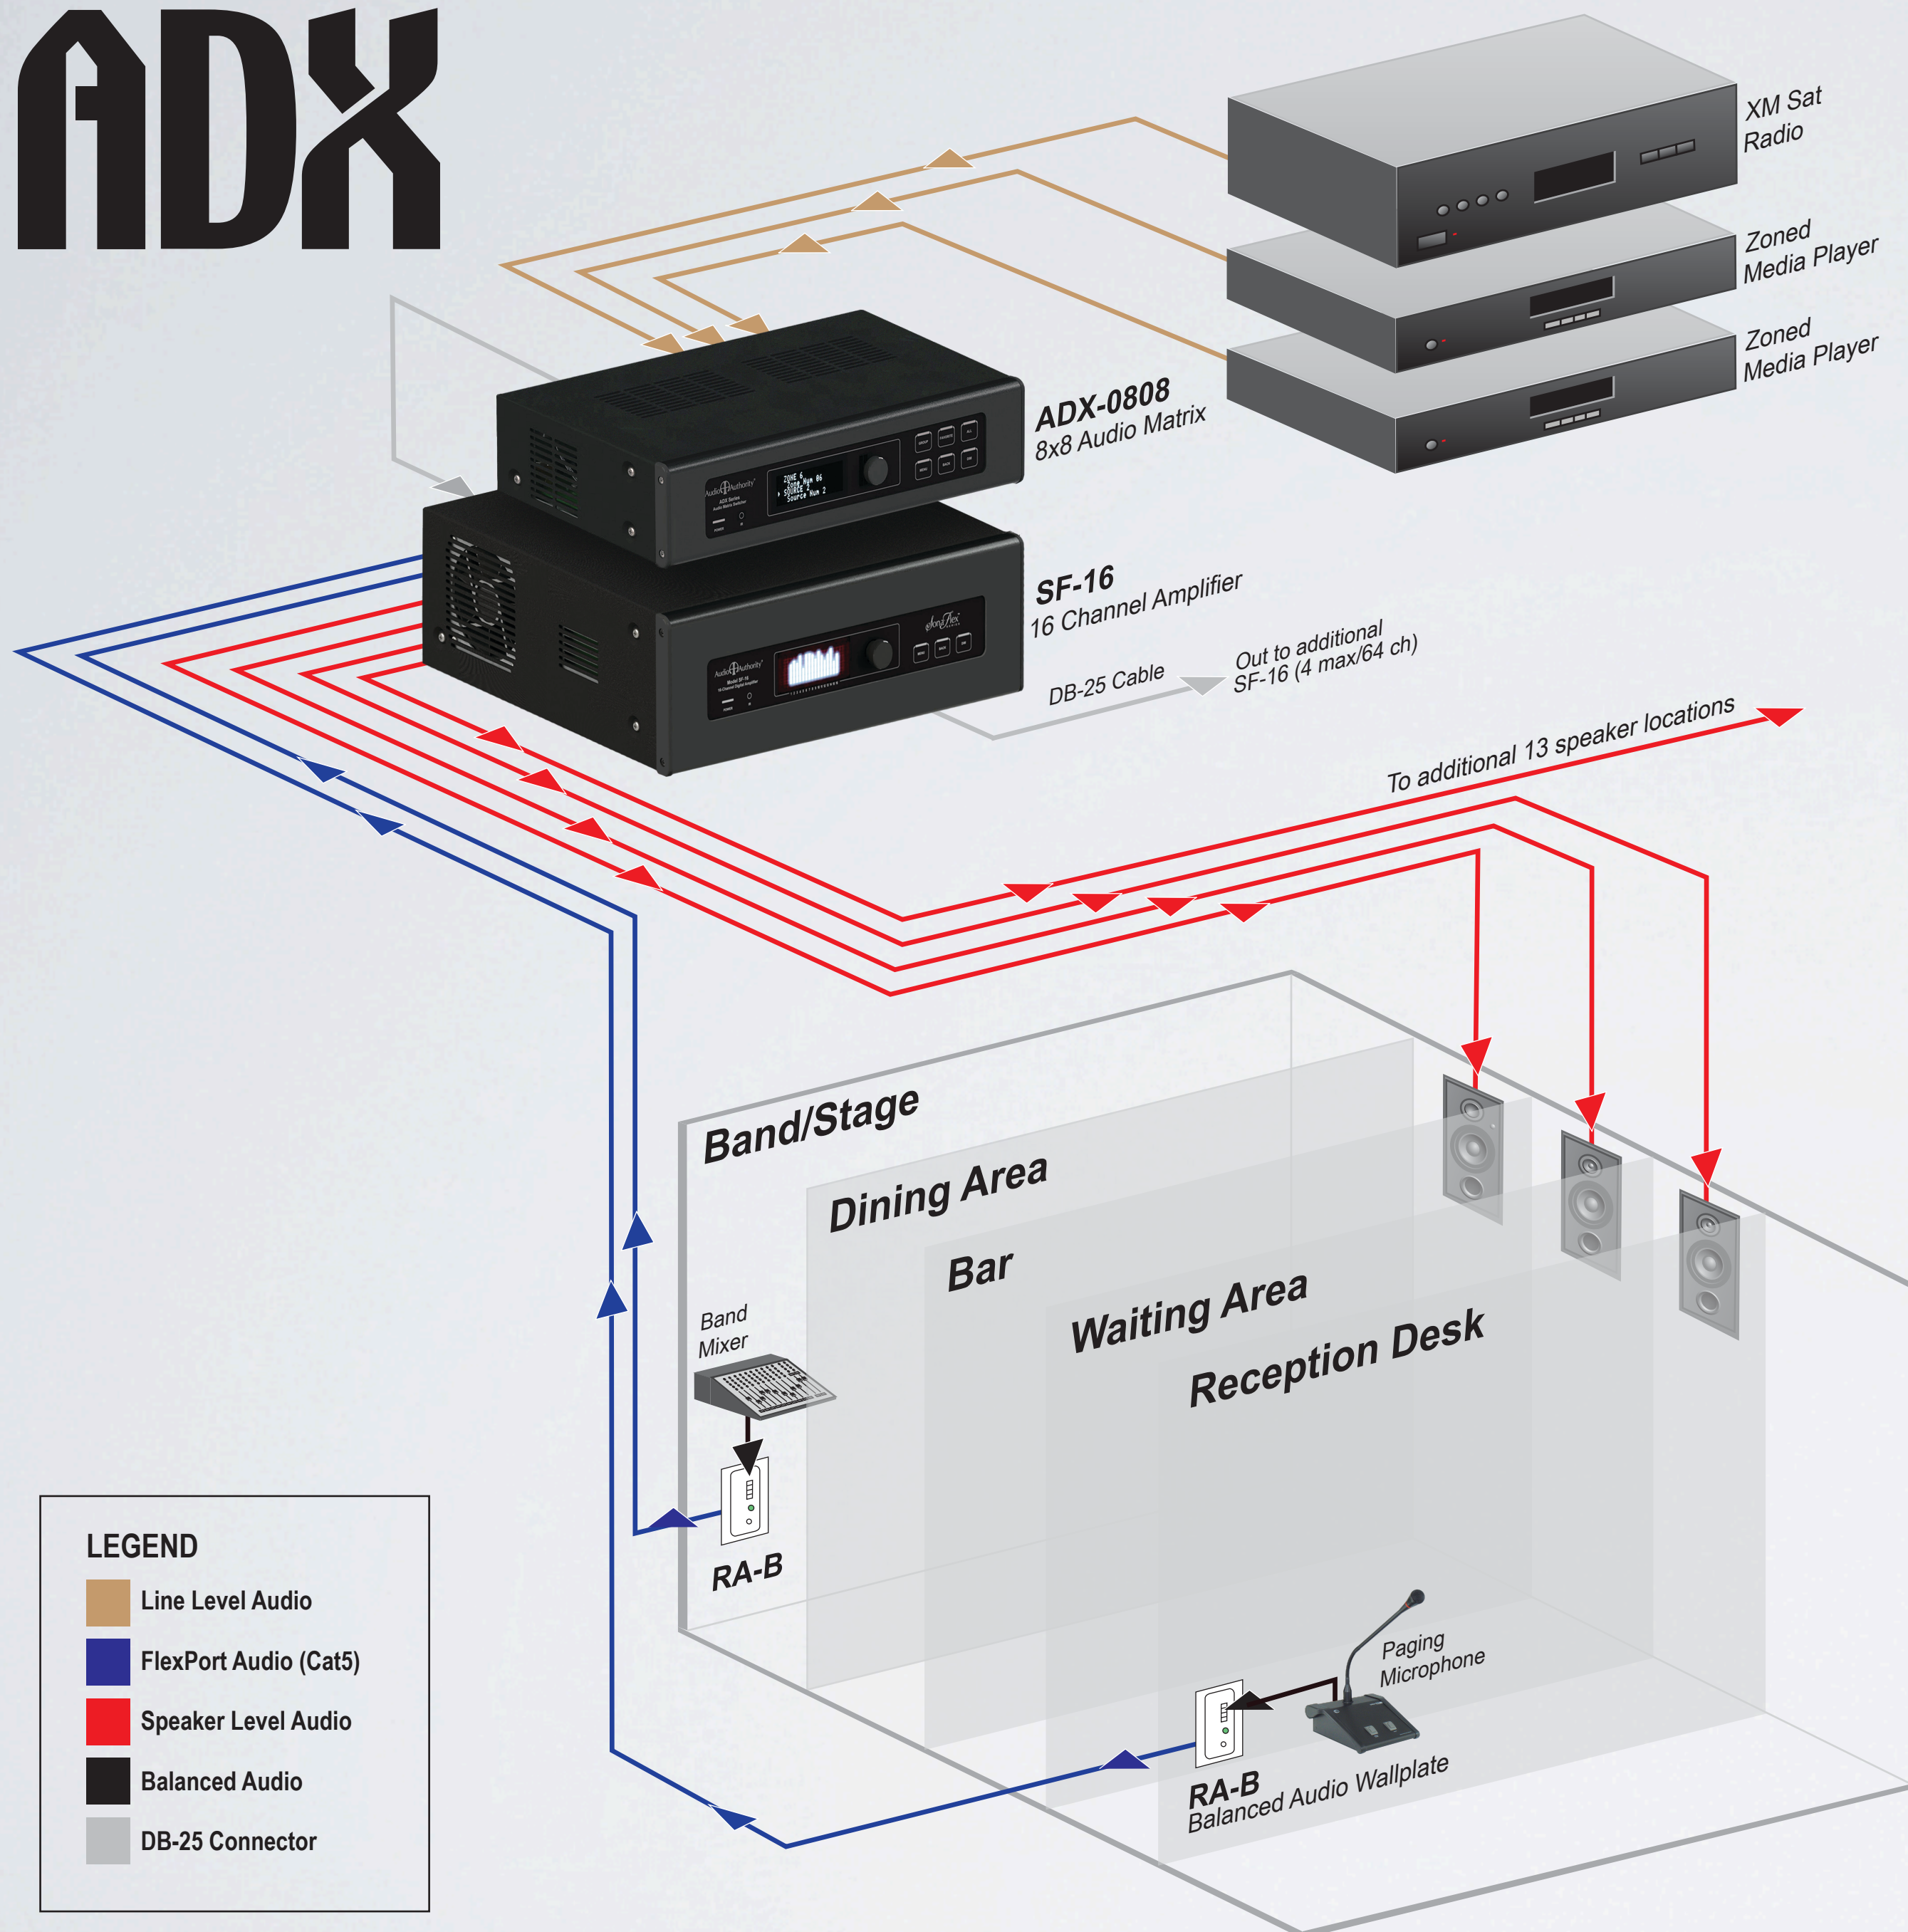

ADX

HOTEL APPLICATION

ADX/SF-16 Distributed Audio

- ADX routes 3 audio sources to 8 areas
- SF-16 Amplifier delivers 60W per channel to speakers throughout the facility
- Paging announcements are issued from the front desk to select areas using a push-to-talk mic connected to the RA-B wallplate and the SF-16

LEGEND

- Line Level Audio
- FlexPort Audio (Cat5)
- Speaker Level Audio
- Balanced Audio
- DB-25 Connector

ADX

HOTEL APPLICATION

ADX/SF-16 Distributed Audio

- ADX routes 3 audio sources to 8 areas
- SF-16 Amplifier delivers 60W per channel to speakers throughout the facility
- Paging announcements are issued from the front desk to select areas using a push-to-talk mic connected to the RA-B wallplate and the SF-16
- 3rd party touchscreen controls all switching and audio sources

ADX

RESTAURANT/BAR APPLICATION

ADX/SF-16 Distributed Audio

LEGEND

- Line Level Audio
- FlexPort Audio (Cat5)
- Speaker Level Audio
- Balanced Audio
- DB-25 Connector

ADX

RESTAURANT/BAR APPLICATION

ADX/SF-16 Distributed Audio

- ADX routes 3 audio sources to multiple areas

LEGEND

- Line Level Audio
- FlexPort Audio (Cat5)
- Speaker Level Audio
- Balanced Audio
- DB-25 Connector

ADX

RESTAURANT/BAR APPLICATION

ADX/SF-16 Distributed Audio