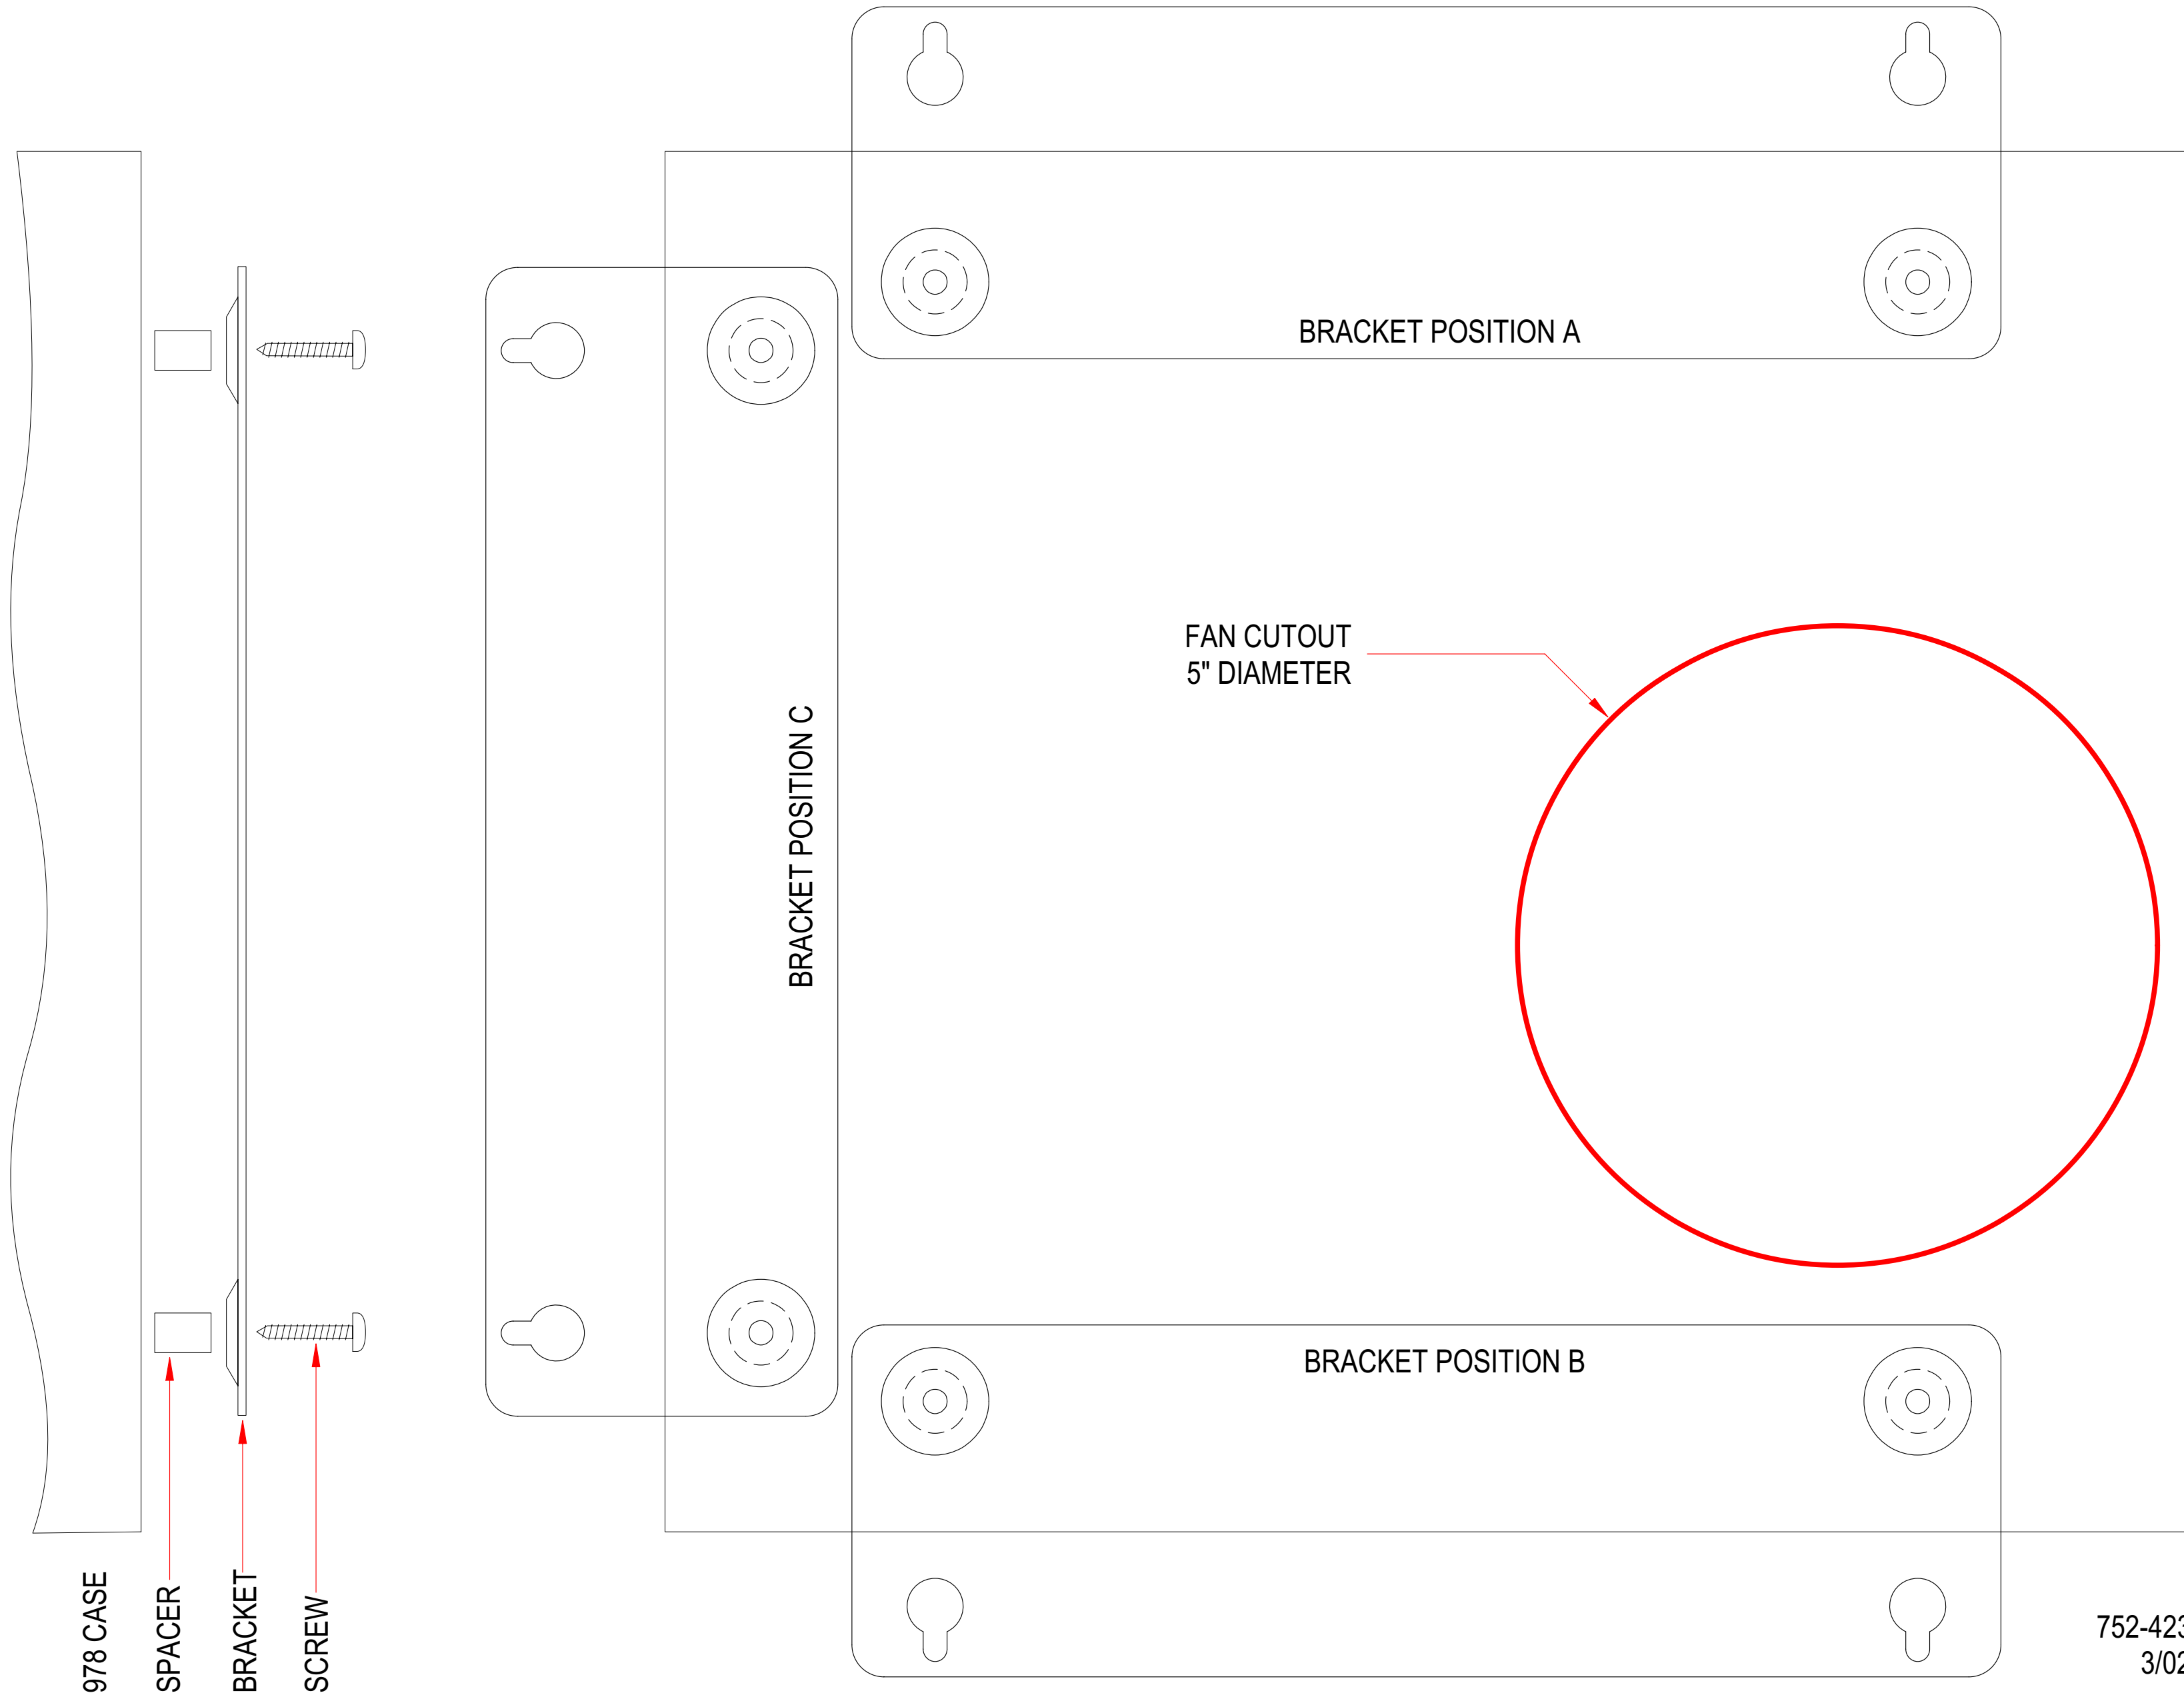

# MOUNTING TEMPLATE FOR MODEL 978 WALL HANGING BRACKET

978 CASE

SPACER

BRACKET

SCREW

BRACKET POSITION A

FAN CUTOUT  
5" DIAMETER

BRACKET POSITION C

BRACKET POSITION B

752-423  
3/02