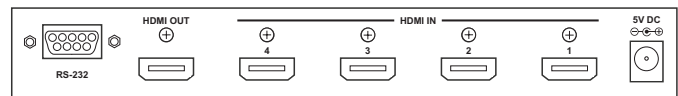

1374A front and rear panels