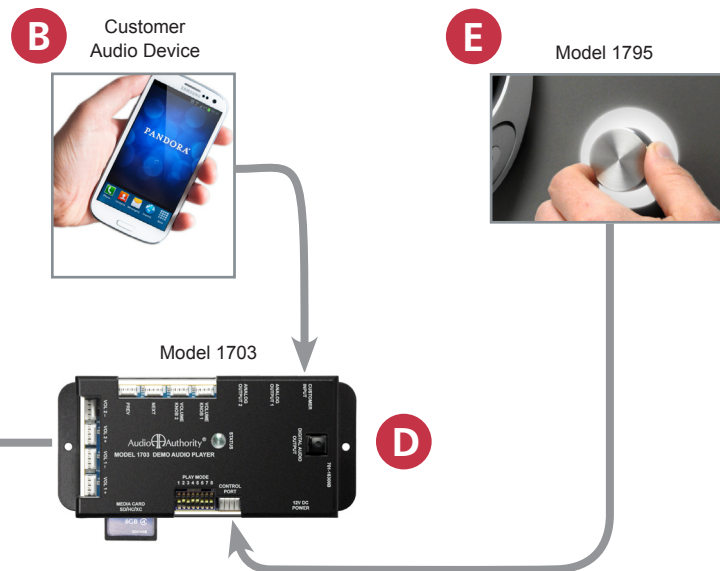

Introducing Visual Volume

The 1703 allows several different interface methods, but the new 1795 Rotary Control is the elegant solution that allows track selection and volume adjustment in one attractive control.

The Visual Volume knob provides a simple interface to adjust volume and play the next music track. The glow ring attracts customers with a slow pulse during attract mode, and visually indicates volume level during the demo. The knob is milled from aluminum for durability in retail environments.

1703 Example System:

Simple Headphone Demo with Customer Input

Use signage (A) to invite users to connect your merchandise via customer input (B). Once connected and playing music, the headphones on display (C) receive the customer's music until the end of the demo, when it switches back to the default music player (D). Visual Volume (E) attenuates both internal and customer music signals.

Rugged Push-Buttons

SPECIFICATIONS

Input Impedance	10K ohms
Minimum Load Impedance	8 ohms
Power Input Connector	5.5 X 2.1mm
Input Voltage/Polarity	12VDC center positive
Max Input Current	170mA
Power Supply	571-013