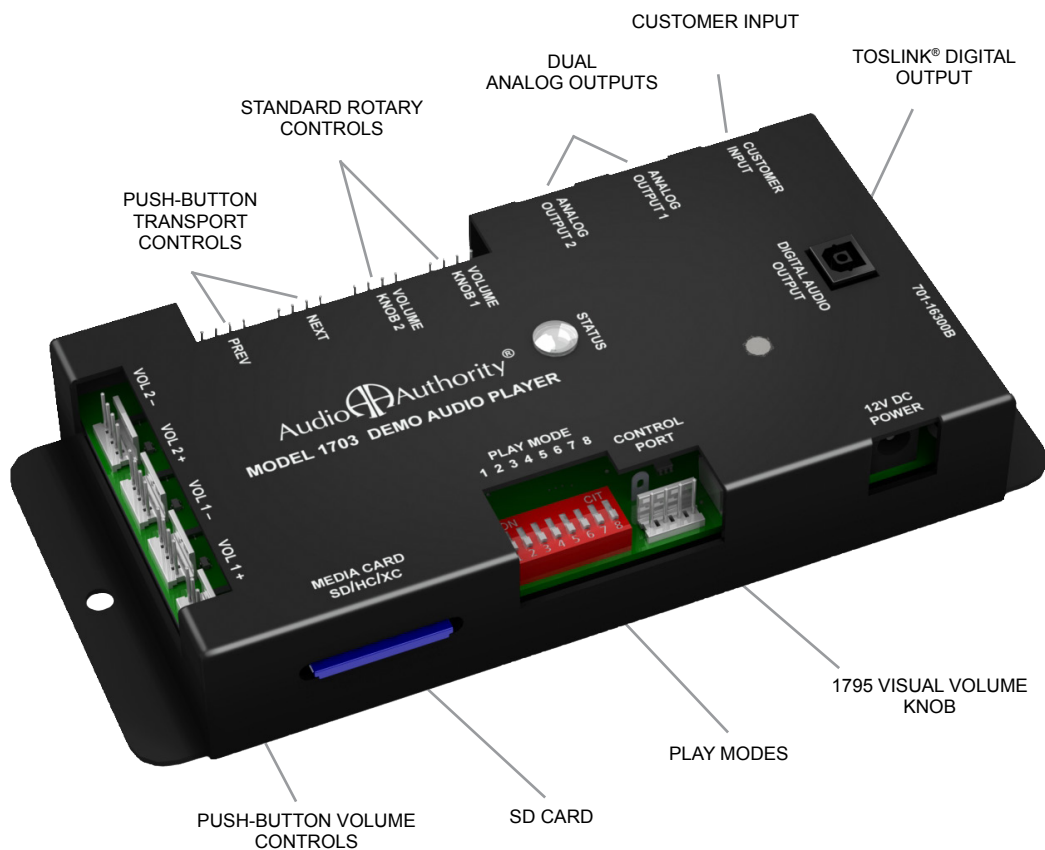

The Visual Volume knob provides a simple interface to adjust volume and play the next music track. The glow ring attracts customers with a slow pulse during attract mode, and visually indicates volume level during the demo. The knob is milled from aluminum for durability in retail environments.

1703 Example System:

Simple Headphone Demo with Customer Input

Use signage (A) to invite users to connect your merchandise via customer input (B). Once connected and playing music, the headphones on display (C) receive the customer's music until the end of the demo, when it switches back to the default music player (D). Visual Volume (E) attenuates both internal and customer music signals.

Model 1715

FEATURES:

- Toslink® S/PDIF digital audio output (fixed volume)
- Dual analog outputs with individual volume control options
- Simple control via buttons or multifunction knob
- Visual Volume option provides feedback via glow ring
- File formats include WAV, FLAC and MP3
- Continuous play, timeout, or single track
- Loudness and default volume options
- Plays high bit rate MP3 files (up to 320 kbps) ideal for demonstrating superior quality headphones
- After an adjustable period of inactivity the player times out and lights begin to blink (attract mode)
- Transport control options include Play Next Track, Previous Track, Volume Up, and Volume Down buttons

Rugged Push-Buttons

SPECIFICATIONS

Input Impedance	10K ohms
Minimum Load Impedance	8 ohms
Power Input Connector	5.5 X 2.1mm
Input Voltage/Polarity	12VDC center positive
Max Input Current	170mA
Power Supply	571-013