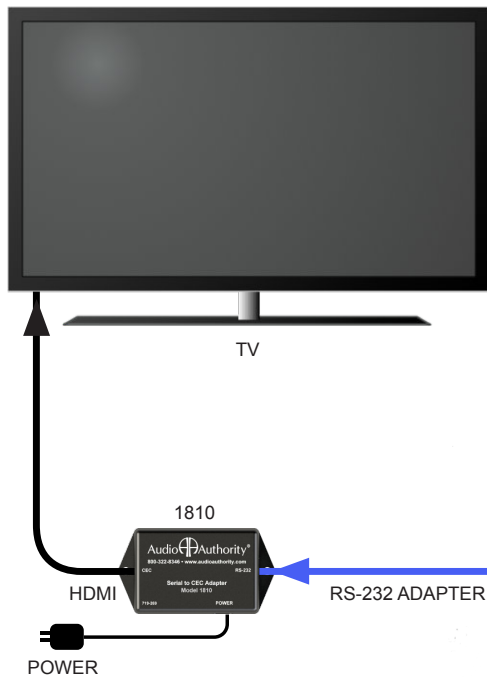

1810

Serial to CEC Adapter

Control HDMI® Devices with RS-232

The Audio Authority® 1810 uses the CEC pathway included in all HDMI connections to send serial commands to TVs, receivers, and sound bars. It can play a vital role in complex demonstration systems with multiple components that must remain in the correct mode, on the correct input, and power state. A commercial automation system or advanced media player can be programmed to control these devices to maintain system reliability.

Features:

- Converts RS-232 commands to CEC
- Control TVs, AV receivers, and sound bars
- Connects to any vacant HDMI port
- Powered independently via 5V DC, 1A power supply

SPECIFICATIONS

L x W x H	3.9 in x 2.1 in x 1.5 in
Weight	2 oz
5V DC 1A Power Supply	571-048
RS-232	9600 Baud rate

RS-232 MODULAR INPUT

CEC OUTPUT

CONTROLLER WITH SERIAL PORT