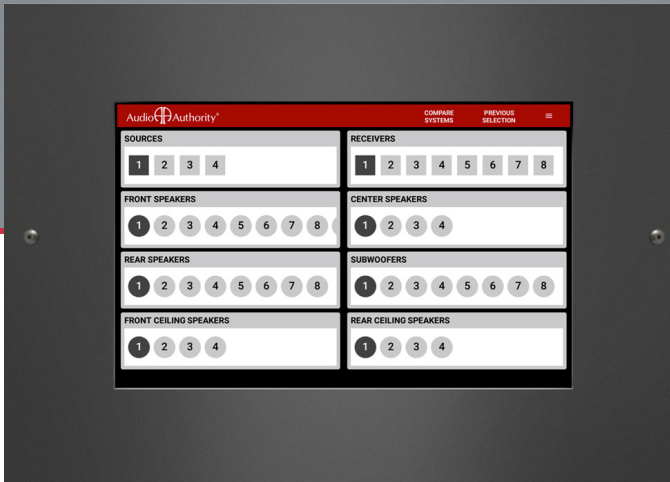

903i
Comparator

Access Touch Control

Perfect for car audio rooms or home theater systems utilizing an ACCESS™ Demonstration Network.

Features:

- Control multiple product groups
- Up to 99 products in a single group
- 10" touchscreen connects to any Access system
- Compare Systems Mode for side by side A/B comparison
- PIN protection for setup features
- Lock feature disables the comparator, unlock with PIN

The Model 903i Comparator is a touchscreen interface that controls the Access™ Demonstration Network providing an easy way to select products and compare systems. The 903i can switch products in multiple groups (with the appropriate number of switching modules), deselect products, and perform A/B comparisons.