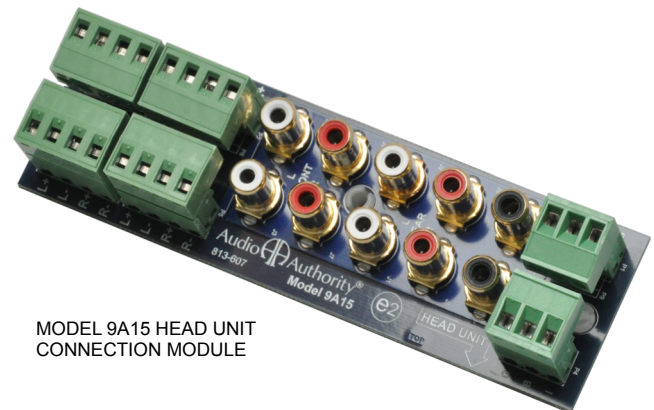

911B

Head Unit Switching Module

Mobile Audio Head Unit Switching Module

Connect Head Units with any output configuration to this all-in-one, high-performance ACCESSeZ™ switching module.

The Audio Authority® Model 911B switches low-level and high-level audio as well as DC power, and features an expander port for adding additional audio or video channels.

Plan Ahead for Maintenance

Head units may be connected directly to 911B modules, but in many cases using a Head Unit Connection Module makes installation, and future product rotation, much more convenient. Models 9A10 and 9A15 are available for this purpose.

MODEL 9A15 HEAD UNIT CONNECTION MODULE

Features:

- Switch up to four car audio head units
- Use head units with any type of output configuration
- Front, rear and mono sub low-level
- On board DC power connections
- Dimensions (H-W-D): 11 x 5 x 1
- Proudly made in our U.S. factory