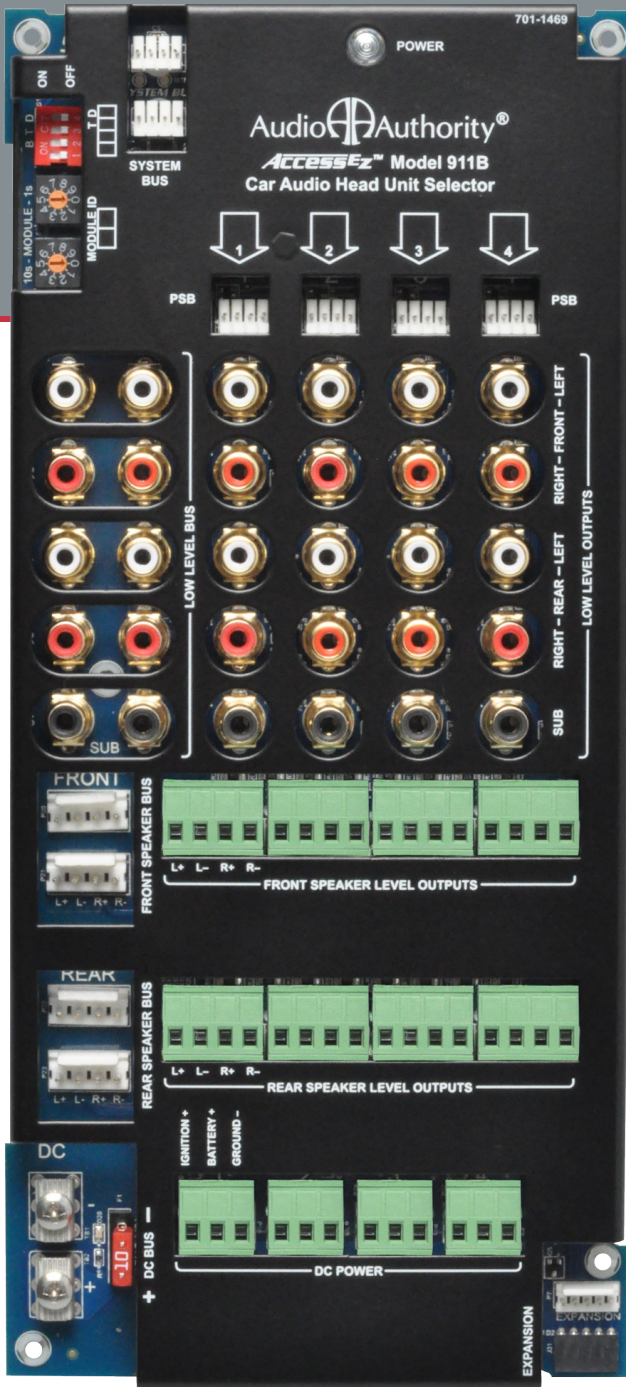

911B

Head Unit Switching Module

Mobile Audio Head Unit Switching Module

Connect Head Units with any output configuration to this all-in-one, high-performance ACCESSeZ™ switching module.

The Audio Authority® Model 911B switches low-level and high-level audio as well as DC power, and features an expander port for adding additional audio or video channels.

Plan Ahead for Maintenance

Head units may be connected directly to 911B modules, but in many cases using a Head Unit Connection Module makes installation, and future product rotation, much more convenient. Models 9A10 and 9A15 are available for this purpose.

MODEL 9A15 HEAD UNIT CONNECTION MODULE

Features:

- Switch up to four car audio head units
- Use head units with any type of output configuration
- Front, rear and mono sub low-level
- On board DC power connections
- Dimensions (H-W-D): 11 x 5 x 1
- Proudly made in our U.S. factory