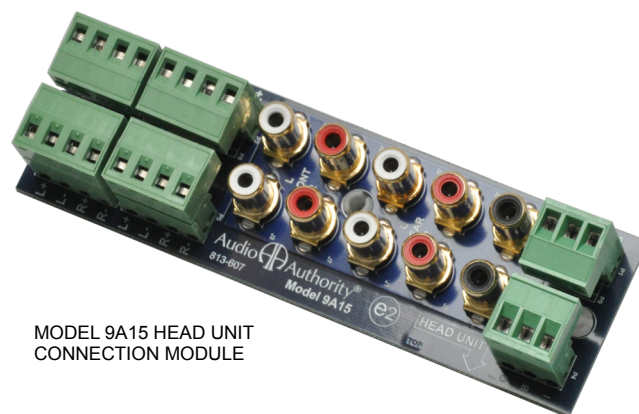

## Mobile Audio Head Unit Switching Module

Connect Head Units with any output configuration to this all-in-one, high-performance **ACCESS™** switching module.

The Audio Authority® Model 911B switches low-level and high-level audio as well as DC power, and features an expander port for adding additional audio or video channels.

### Plan Ahead for Maintenance

Head units may be connected directly to 911B modules, but in many cases using a Head Unit Connection Module makes installation, and future product rotation, much more convenient. Models 9A10 and 9A15 are available for this purpose.

MODEL 9A15 HEAD UNIT CONNECTION MODULE

### Features:

- Switch up to four car audio head units
- Use head units with any type of output configuration
- Front, rear and mono sub low-level
- On board DC power connections
- Dimensions (H-W-D): 11 x 5 x 1
- Proudly made in our U.S. factory