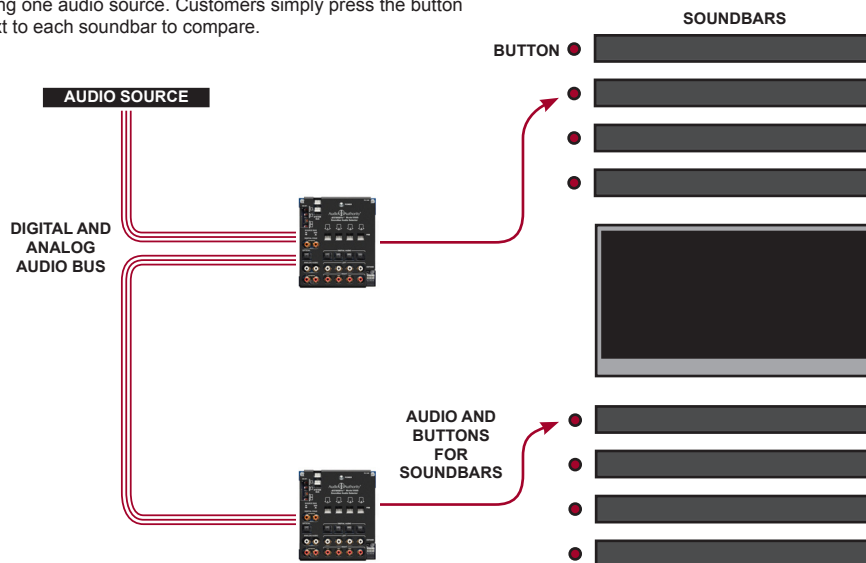

956B

Digital Soundbar Demonstrator

956B FEATURES:

- Bitstream audio (all Dolby and DTS formats)
- Digital audio and/or analog audio
- Select soundbars using control panel and/or buttons
- Expand the system with AccessEz™ modules
- Digital and/or analog audio connection from source
- Coaxial digital source signal is converted to optical
- Optical source signal is converted to coax for bus

956B Example System: Compare Eight Soundbars

This system configuration switches up to eight soundbars using one audio source. Customers simply press the button next to each soundbar to compare.

Soundbar Demonstration

Switch four soundbars using any digital or analog audio source in an AccessEz™ system.

The Audio Authority® Model 956B is your assistant for effective soundbar demonstrations. Design your demo with any level of complexity – from two channel stereo demos to multi-channel sound with Dolby® TrueHD, DTS TruSurround™, or any Bitstream or PCM source signal. Soundbars present a challenge because they often have only one audio connection. The 956B provides digital (Toslink®) and stereo analog connections so any soundbar can be connected to the demo system.

One 956B handles four soundbars and the system allows virtually unlimited numbers of soundbars to be demonstrated. Options for user interface include product select buttons, control panels, or a combination of interfaces.